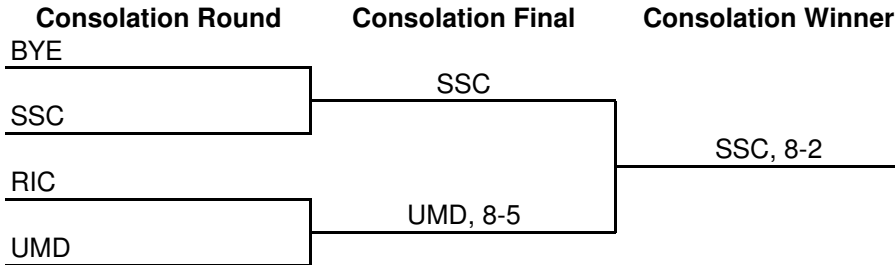

2008 LITTLE EAST CONFERENCE MEN'S TENNIS CHAMPIONSHIP

SINGLES BRACKET #1

SINGLES BRACKET #2

2008 LITTLE EAST CONFERENCE MEN'S TENNIS CHAMPIONSHIP

SINGLES BRACKET #3

SINGLES BRACKET #4

2008 LITTLE EAST CONFERENCE MEN'S TENNIS CHAMPIONSHIP

SINGLES BRACKET #6

2008 LITTLE EAST CONFERENCE MEN'S TENNIS CHAMPIONSHIP

DOUBLES BRACKET #1

DOUBLES BRACKET #2

2008 LITTLE EAST CONFERENCE MEN'S TENNIS CHAMPIONSHIP

DOUBLES BRACKET #3

SINGLES BRACKET #5

2008 LITTLE EAST CONFERENCE MEN'S TENNIS CHAMPIONSHIP