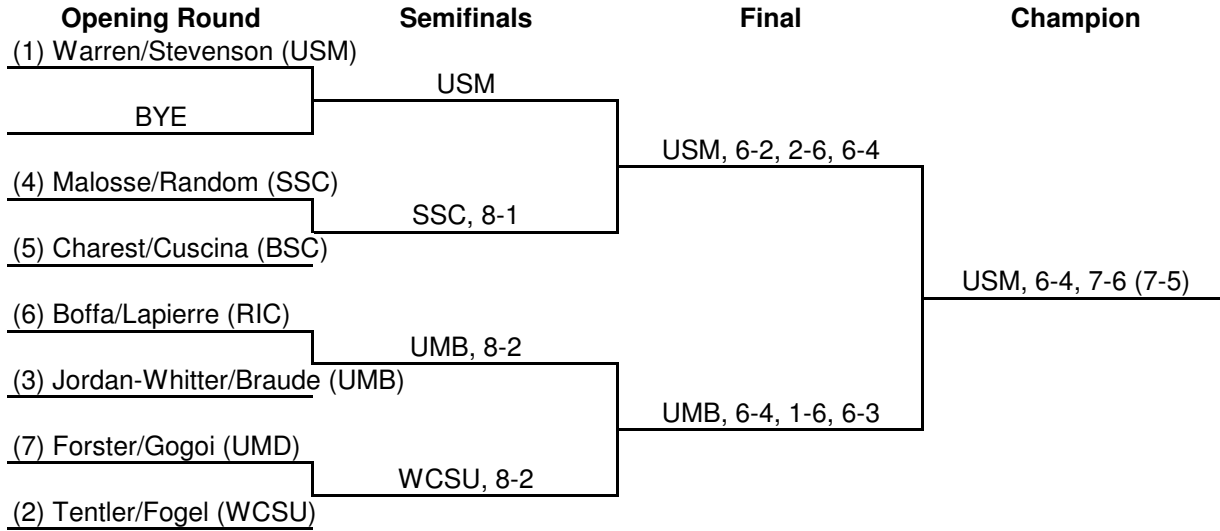

2008 LITTLE EAST CONFERENCE MEN'S TENNIS CHAMPIONSHIP

SINGLES BRACKET #1

SINGLES BRACKET #2

2008 LITTLE EAST CONFERENCE MEN'S TENNIS CHAMPIONSHIP

SINGLES BRACKET #3

SINGLES BRACKET #4

2008 LITTLE EAST CONFERENCE MEN'S TENNIS CHAMPIONSHIP

SINGLES BRACKET #6

2008 LITTLE EAST CONFERENCE MEN'S TENNIS CHAMPIONSHIP

DOUBLES BRACKET #1

DOUBLES BRACKET #2

2008 LITTLE EAST CONFERENCE MEN'S TENNIS CHAMPIONSHIP

DOUBLES BRACKET #3

SINGLES BRACKET #5

2008 LITTLE EAST CONFERENCE MEN'S TENNIS CHAMPIONSHIP

Little East Conference Championship Standings

Salem State	15
Southern Maine	13
UMass Boston	12
Bridgewater State	10
UMass Dartmouth	9
Western Connecticut	7.5
Rhode Island College	6.5