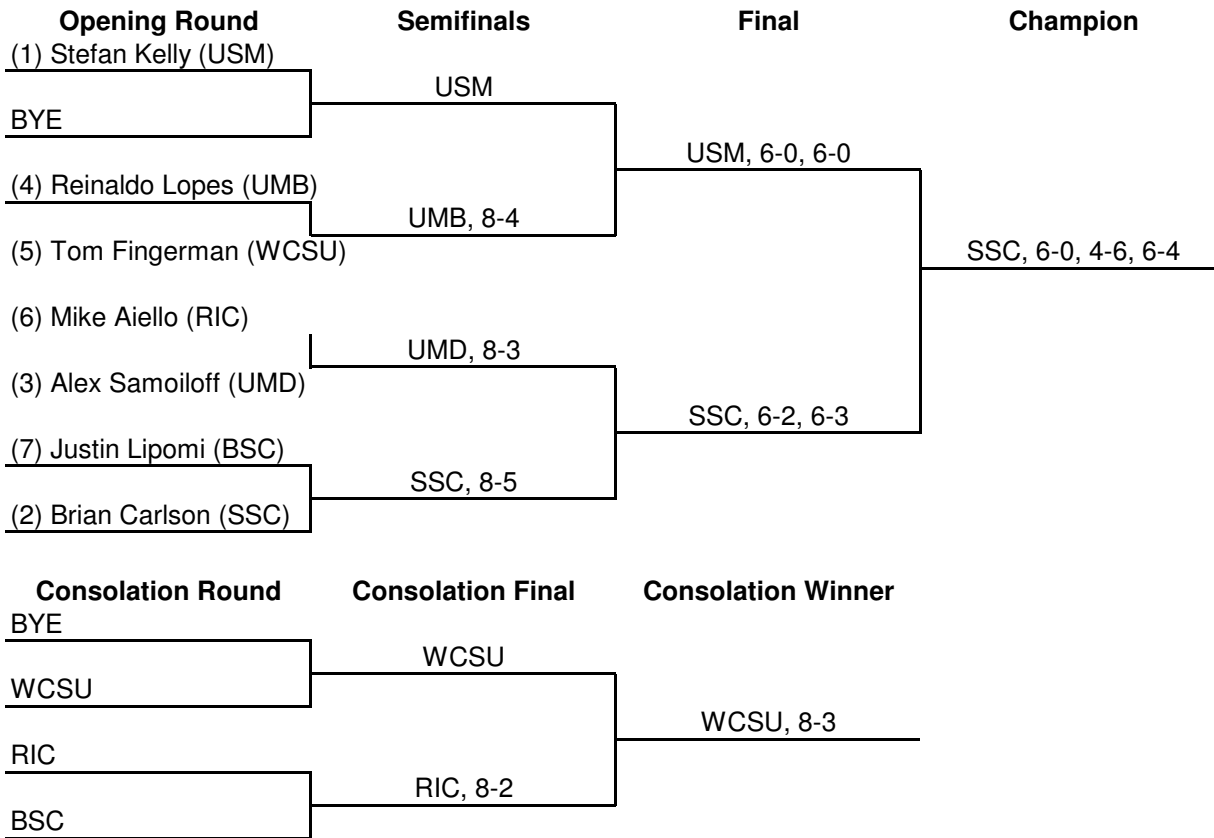

2008 LITTLE EAST CONFERENCE MEN'S TENNIS CHAMPIONSHIP

SINGLES BRACKET #1

SINGLES BRACKET #2

2008 LITTLE EAST CONFERENCE MEN'S TENNIS CHAMPIONSHIP

SINGLES BRACKET #3

SINGLES BRACKET #4

2008 LITTLE EAST CONFERENCE MEN'S TENNIS CHAMPIONSHIP

SINGLES BRACKET #6

2008 LITTLE EAST CONFERENCE MEN'S TENNIS CHAMPIONSHIP

DOUBLES BRACKET #1

DOUBLES BRACKET #2

2008 LITTLE EAST CONFERENCE MEN'S TENNIS CHAMPIONSHIP

DOUBLES BRACKET #3

SINGLES BRACKET #5

2008 LITTLE EAST CONFERENCE MEN'S TENNIS CHAMPIONSHIP

Little East Conference Championship Standings

Salem State	15
Southern Maine	13
UMass Boston	12
Bridgewater State	10
UMass Dartmouth	9
Western Connecticut	7.5
Rhode Island College	6.5