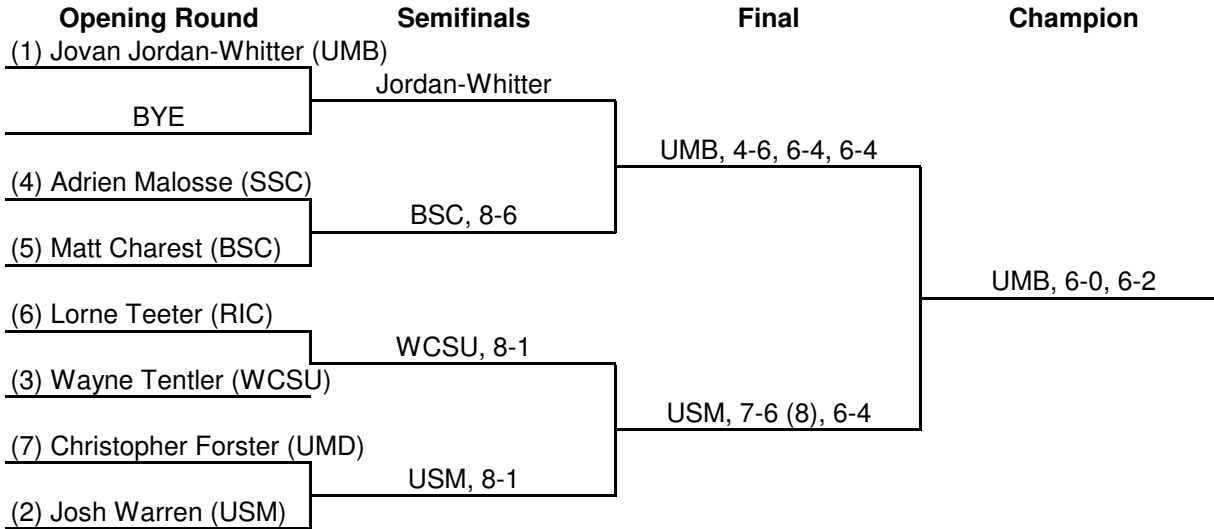

2008 LITTLE EAST CONFERENCE MEN'S TENNIS CHAMPIONSHIP

SINGLES BRACKET #1

SINGLES BRACKET #2

2008 LITTLE EAST CONFERENCE MEN'S TENNIS CHAMPIONSHIP

SINGLES BRACKET #3

SINGLES BRACKET #4

2008 LITTLE EAST CONFERENCE MEN'S TENNIS CHAMPIONSHIP

SINGLES BRACKET #6

2008 LITTLE EAST CONFERENCE MEN'S TENNIS CHAMPIONSHIP

DOUBLES BRACKET #1

DOUBLES BRACKET #2

2008 LITTLE EAST CONFERENCE MEN'S TENNIS CHAMPIONSHIP

DOUBLES BRACKET #3

SINGLES BRACKET #5

2008 LITTLE EAST CONFERENCE MEN'S TENNIS CHAMPIONSHIP

Little East Conference Championship Standings

Salem State	15
Southern Maine	13
UMass Boston	12
Bridgewater State	10
UMass Dartmouth	9
Western Connecticut	7.5
Rhode Island College	6.5