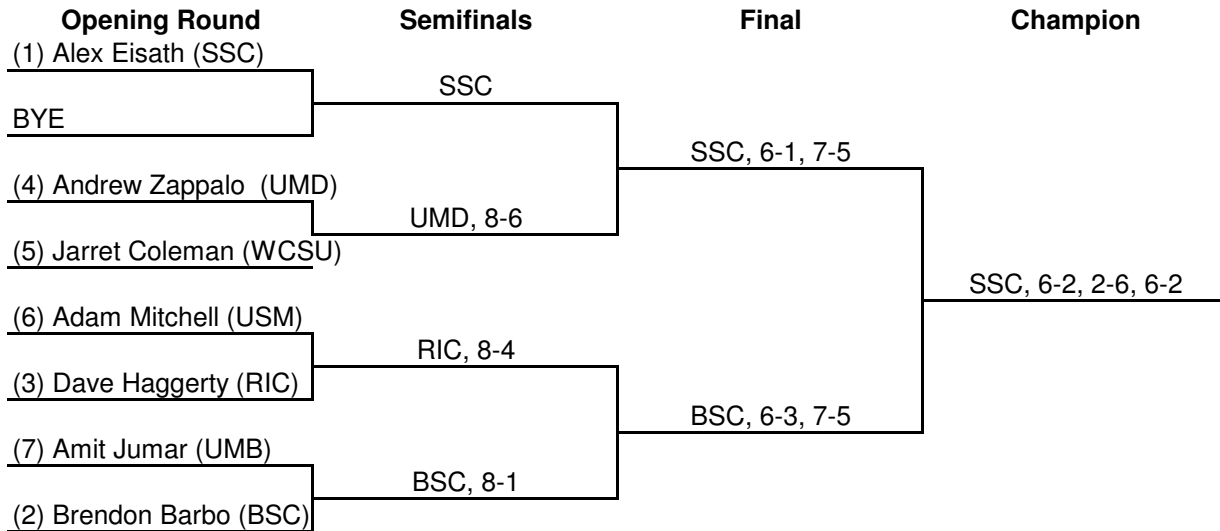

2008 LITTLE EAST CONFERENCE MEN'S TENNIS CHAMPIONSHIP

SINGLES BRACKET #1

SINGLES BRACKET #2

2008 LITTLE EAST CONFERENCE MEN'S TENNIS CHAMPIONSHIP

SINGLES BRACKET #3

SINGLES BRACKET #4

2008 LITTLE EAST CONFERENCE MEN'S TENNIS CHAMPIONSHIP

SINGLES BRACKET #6

2008 LITTLE EAST CONFERENCE MEN'S TENNIS CHAMPIONSHIP

DOUBLES BRACKET #1

DOUBLES BRACKET #2

2008 LITTLE EAST CONFERENCE MEN'S TENNIS CHAMPIONSHIP

DOUBLES BRACKET #3

SINGLES BRACKET #5

2008 LITTLE EAST CONFERENCE MEN'S TENNIS CHAMPIONSHIP

Little East Conference Championship Standings

Salem State	15
Southern Maine	13
UMass Boston	12
Bridgewater State	10
UMass Dartmouth	9
Western Connecticut	7.5
Rhode Island College	6.5