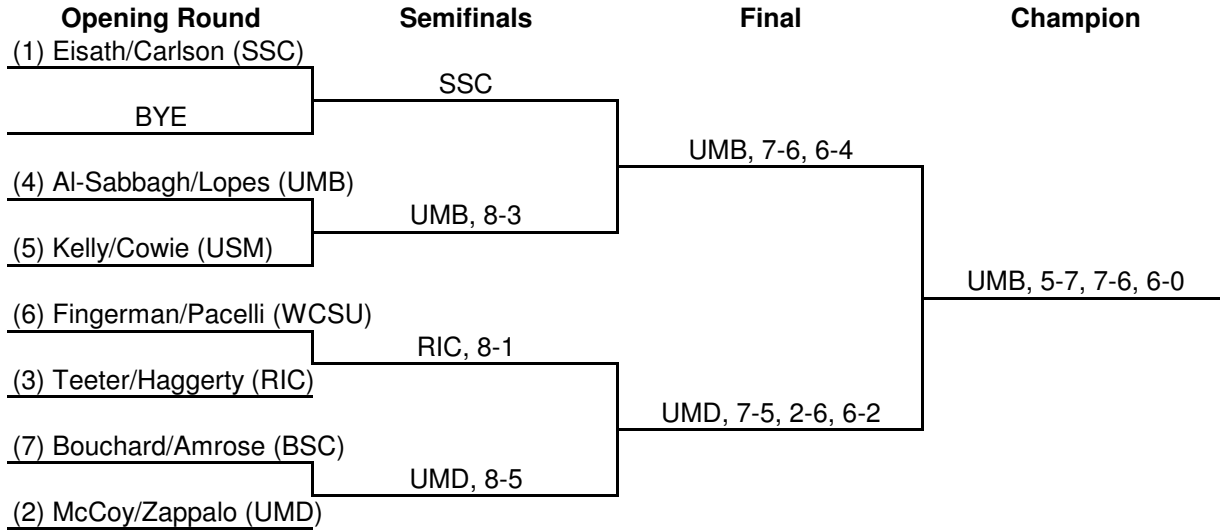

2008 LITTLE EAST CONFERENCE MEN'S TENNIS CHAMPIONSHIP

SINGLES BRACKET #1

SINGLES BRACKET #2

2008 LITTLE EAST CONFERENCE MEN'S TENNIS CHAMPIONSHIP

SINGLES BRACKET #3

SINGLES BRACKET #4

2008 LITTLE EAST CONFERENCE MEN'S TENNIS CHAMPIONSHIP

SINGLES BRACKET #6

2008 LITTLE EAST CONFERENCE MEN'S TENNIS CHAMPIONSHIP

DOUBLES BRACKET #1

DOUBLES BRACKET #2

2008 LITTLE EAST CONFERENCE MEN'S TENNIS CHAMPIONSHIP

DOUBLES BRACKET #3

SINGLES BRACKET #5

2008 LITTLE EAST CONFERENCE MEN'S TENNIS CHAMPIONSHIP

Little East Conference Championship Standings

Salem State	15
Southern Maine	13
UMass Boston	12
Bridgewater State	10
UMass Dartmouth	9
Western Connecticut	7.5
Rhode Island College	6.5