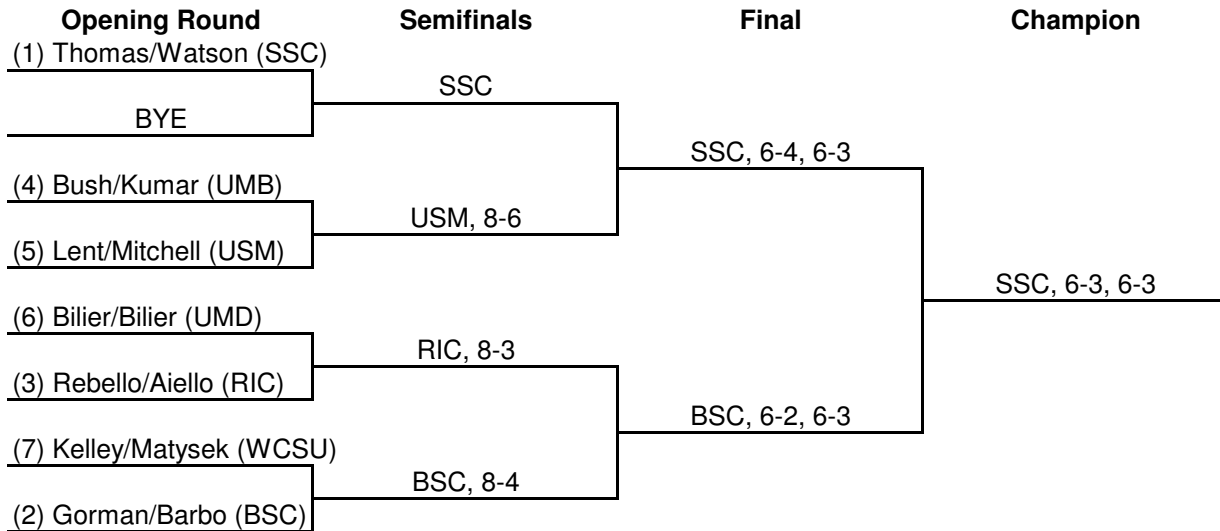

2008 LITTLE EAST CONFERENCE MEN'S TENNIS CHAMPIONSHIP

SINGLES BRACKET #1

SINGLES BRACKET #2

2008 LITTLE EAST CONFERENCE MEN'S TENNIS CHAMPIONSHIP

SINGLES BRACKET #3

SINGLES BRACKET #4

2008 LITTLE EAST CONFERENCE MEN'S TENNIS CHAMPIONSHIP

SINGLES BRACKET #6

2008 LITTLE EAST CONFERENCE MEN'S TENNIS CHAMPIONSHIP

DOUBLES BRACKET #1

DOUBLES BRACKET #2

2008 LITTLE EAST CONFERENCE MEN'S TENNIS CHAMPIONSHIP

DOUBLES BRACKET #3

SINGLES BRACKET #5

2008 LITTLE EAST CONFERENCE MEN'S TENNIS CHAMPIONSHIP

Little East Conference Championship Standings

Salem State	15
Southern Maine	13
UMass Boston	12
Bridgewater State	10
UMass Dartmouth	9
Western Connecticut	7.5
Rhode Island College	6.5