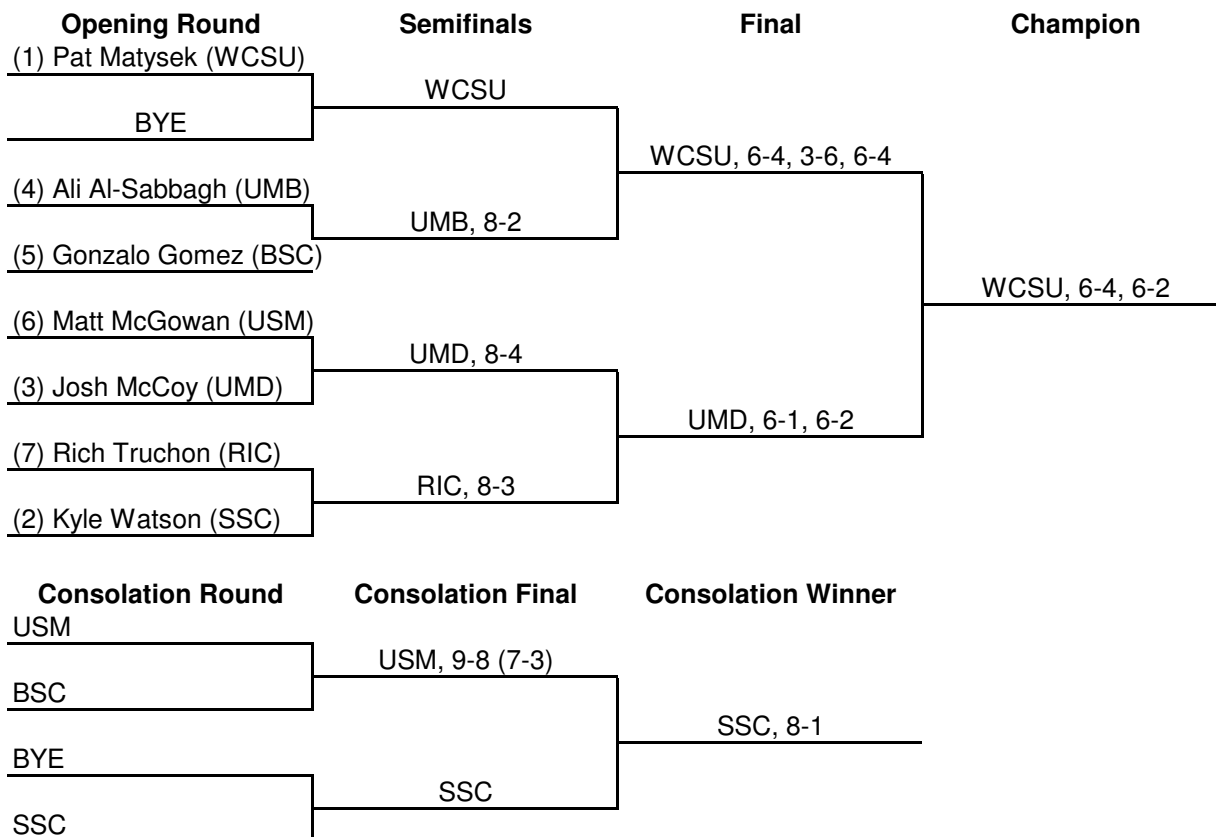

2008 LITTLE EAST CONFERENCE MEN'S TENNIS CHAMPIONSHIP

SINGLES BRACKET #1

SINGLES BRACKET #2

2008 LITTLE EAST CONFERENCE MEN'S TENNIS CHAMPIONSHIP

SINGLES BRACKET #3

SINGLES BRACKET #4

2008 LITTLE EAST CONFERENCE MEN'S TENNIS CHAMPIONSHIP

SINGLES BRACKET #6

2008 LITTLE EAST CONFERENCE MEN'S TENNIS CHAMPIONSHIP

DOUBLES BRACKET #1

DOUBLES BRACKET #2

2008 LITTLE EAST CONFERENCE MEN'S TENNIS CHAMPIONSHIP

DOUBLES BRACKET #3

SINGLES BRACKET #5

2008 LITTLE EAST CONFERENCE MEN'S TENNIS CHAMPIONSHIP

Little East Conference Championship Standings

Salem State	15
Southern Maine	13
UMass Boston	12
Bridgewater State	10
UMass Dartmouth	9
Western Connecticut	7.5
Rhode Island College	6.5