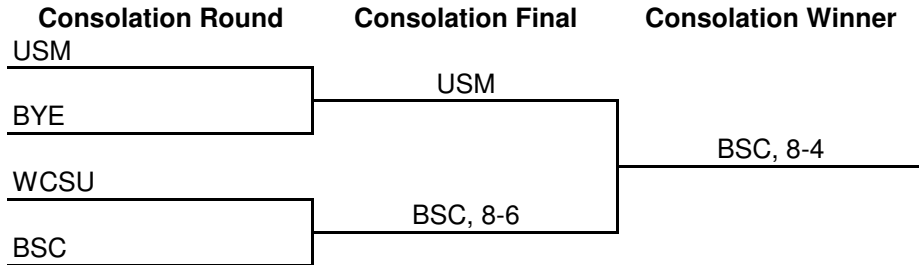

2008 LITTLE EAST CONFERENCE MEN'S TENNIS CHAMPIONSHIP

SINGLES BRACKET #1

SINGLES BRACKET #2

2008 LITTLE EAST CONFERENCE MEN'S TENNIS CHAMPIONSHIP

SINGLES BRACKET #3

SINGLES BRACKET #4

2008 LITTLE EAST CONFERENCE MEN'S TENNIS CHAMPIONSHIP

SINGLES BRACKET #6

2008 LITTLE EAST CONFERENCE MEN'S TENNIS CHAMPIONSHIP

DOUBLES BRACKET #1

DOUBLES BRACKET #2

2008 LITTLE EAST CONFERENCE MEN'S TENNIS CHAMPIONSHIP

DOUBLES BRACKET #3

SINGLES BRACKET #5

2008 LITTLE EAST CONFERENCE MEN'S TENNIS CHAMPIONSHIP

Little East Conference Championship Standings

Salem State	15
Southern Maine	13
UMass Boston	12
Bridgewater State	10
UMass Dartmouth	9
Western Connecticut	7.5
Rhode Island College	6.5