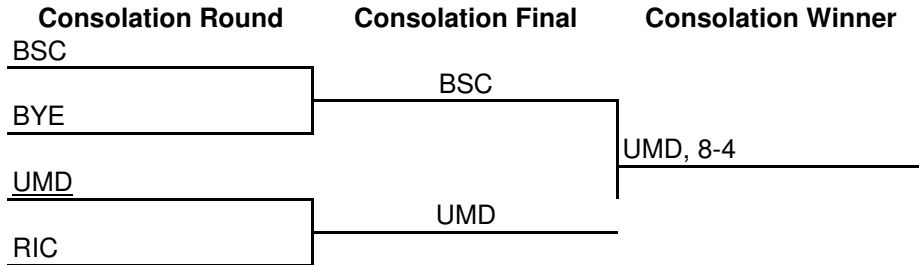

2008 LITTLE EAST CONFERENCE MEN'S TENNIS CHAMPIONSHIP

SINGLES BRACKET #1

SINGLES BRACKET #2

2008 LITTLE EAST CONFERENCE MEN'S TENNIS CHAMPIONSHIP

SINGLES BRACKET #3

SINGLES BRACKET #4

2008 LITTLE EAST CONFERENCE MEN'S TENNIS CHAMPIONSHIP

SINGLES BRACKET #6

2008 LITTLE EAST CONFERENCE MEN'S TENNIS CHAMPIONSHIP

DOUBLES BRACKET #1

DOUBLES BRACKET #2

2008 LITTLE EAST CONFERENCE MEN'S TENNIS CHAMPIONSHIP

DOUBLES BRACKET #3

SINGLES BRACKET #5

2008 LITTLE EAST CONFERENCE MEN'S TENNIS CHAMPIONSHIP