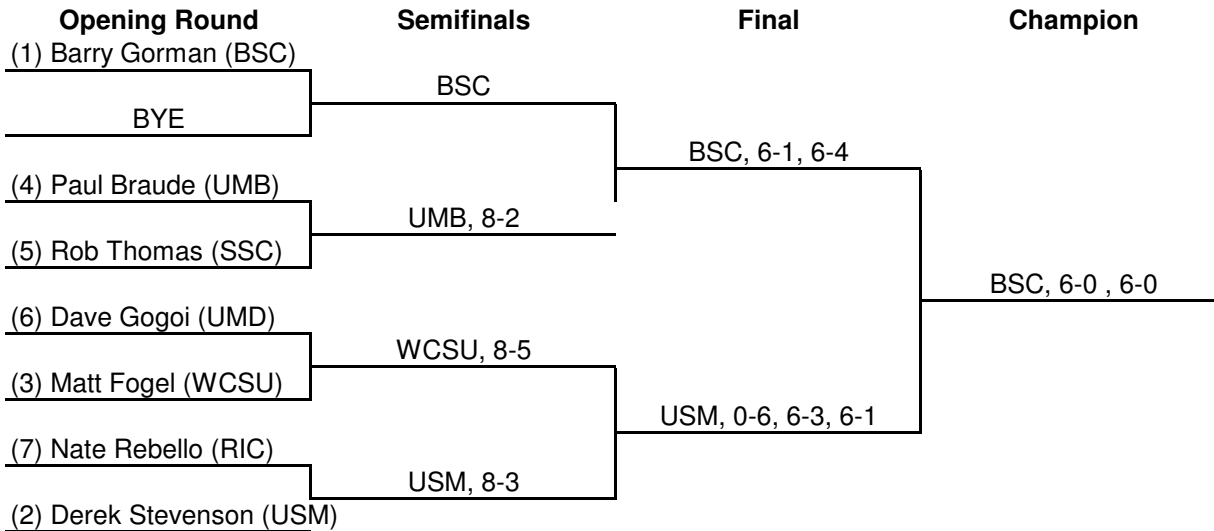

2008 LITTLE EAST CONFERENCE MEN'S TENNIS CHAMPIONSHIP

SINGLES BRACKET #1

SINGLES BRACKET #2

2008 LITTLE EAST CONFERENCE MEN'S TENNIS CHAMPIONSHIP

SINGLES BRACKET #3

SINGLES BRACKET #4

2008 LITTLE EAST CONFERENCE MEN'S TENNIS CHAMPIONSHIP

SINGLES BRACKET #6

2008 LITTLE EAST CONFERENCE MEN'S TENNIS CHAMPIONSHIP

DOUBLES BRACKET #1

DOUBLES BRACKET #2

2008 LITTLE EAST CONFERENCE MEN'S TENNIS CHAMPIONSHIP

DOUBLES BRACKET #3

SINGLES BRACKET #5

2008 LITTLE EAST CONFERENCE MEN'S TENNIS CHAMPIONSHIP

Little East Conference Championship Standings

Salem State	15
Southern Maine	13
UMass Boston	12
Bridgewater State	10
UMass Dartmouth	9
Western Connecticut	7.5
Rhode Island College	6.5