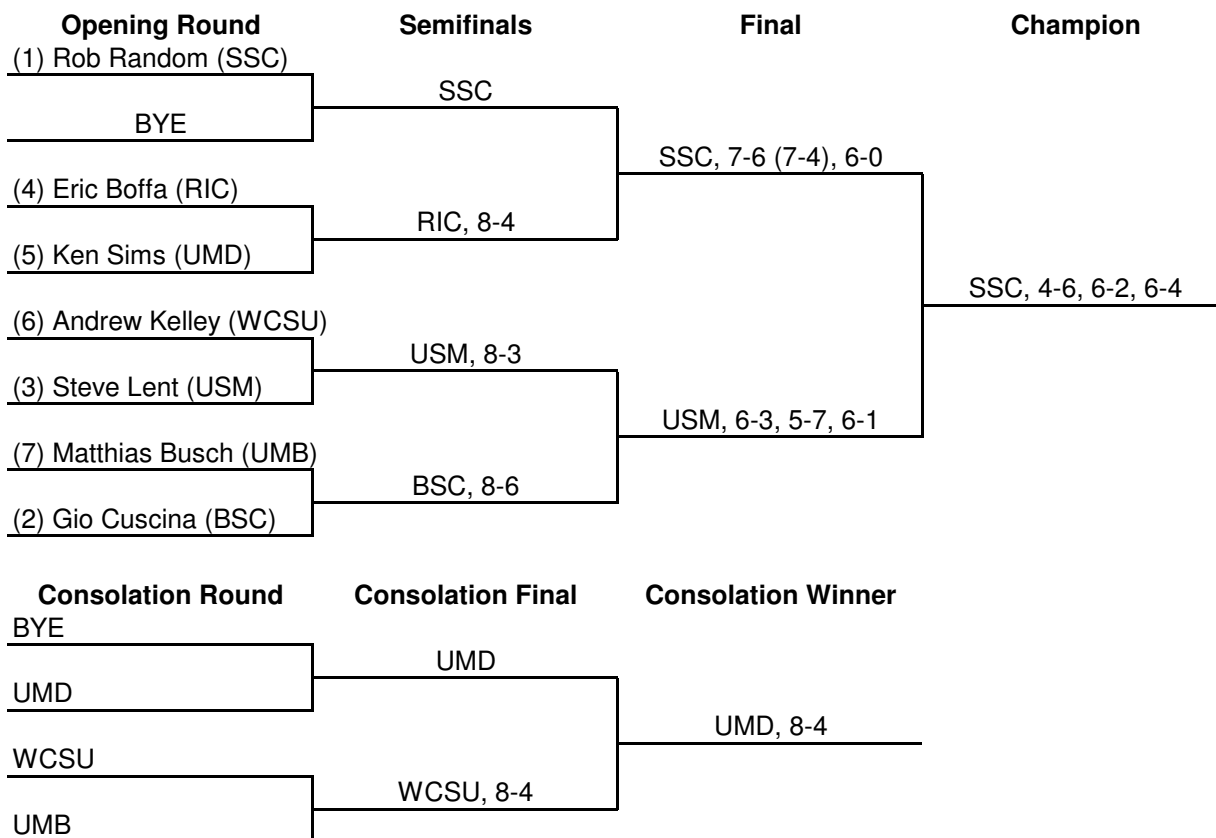

2008 LITTLE EAST CONFERENCE MEN'S TENNIS CHAMPIONSHIP

SINGLES BRACKET #1

SINGLES BRACKET #2

2008 LITTLE EAST CONFERENCE MEN'S TENNIS CHAMPIONSHIP

SINGLES BRACKET #3

SINGLES BRACKET #4

2008 LITTLE EAST CONFERENCE MEN'S TENNIS CHAMPIONSHIP

SINGLES BRACKET #6

2008 LITTLE EAST CONFERENCE MEN'S TENNIS CHAMPIONSHIP

DOUBLES BRACKET #1

DOUBLES BRACKET #2

2008 LITTLE EAST CONFERENCE MEN'S TENNIS CHAMPIONSHIP

DOUBLES BRACKET #3

SINGLES BRACKET #5

2008 LITTLE EAST CONFERENCE MEN'S TENNIS CHAMPIONSHIP

Little East Conference Championship Standings

Salem State	15
Southern Maine	13
UMass Boston	12
Bridgewater State	10
UMass Dartmouth	9
Western Connecticut	7.5
Rhode Island College	6.5