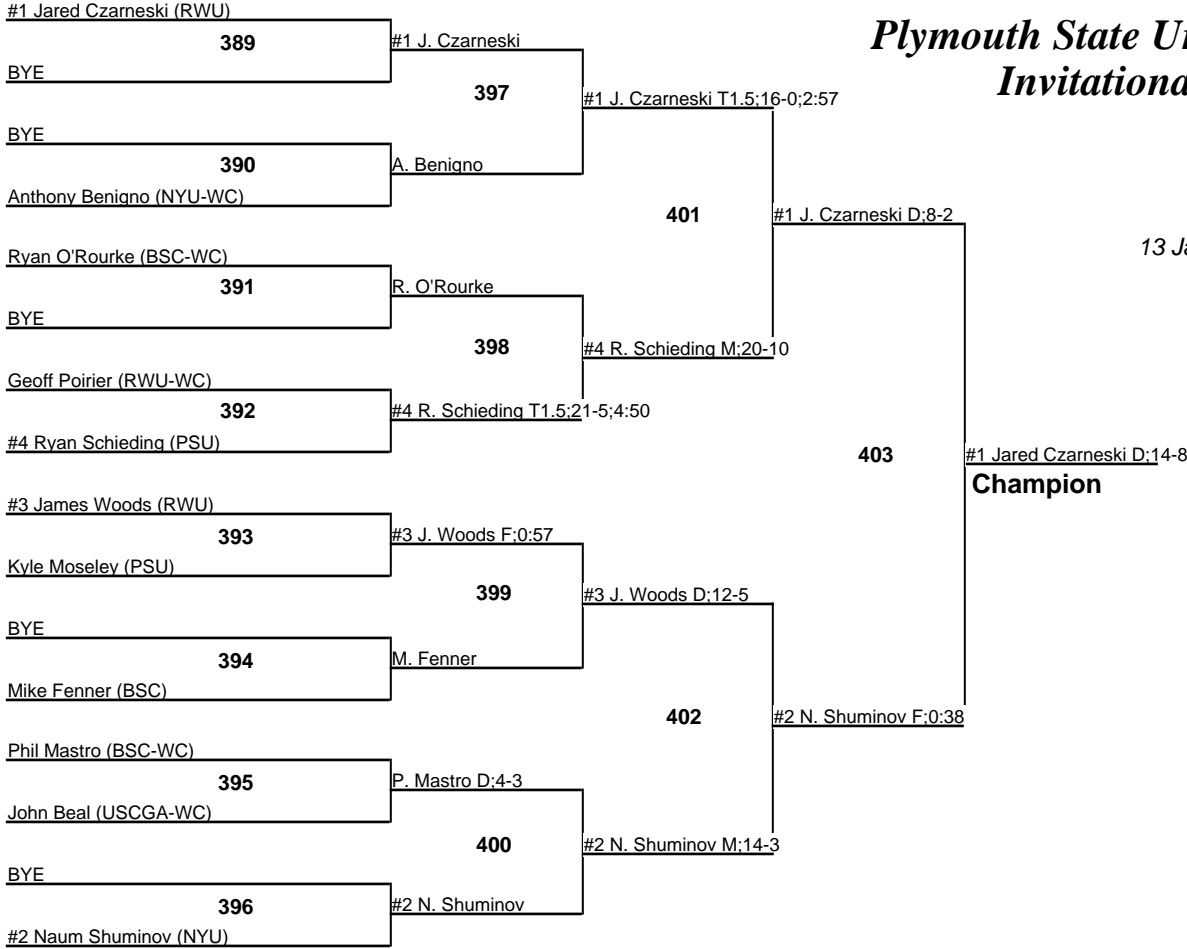

Plymouth State University Invitational

174
13 January 2008