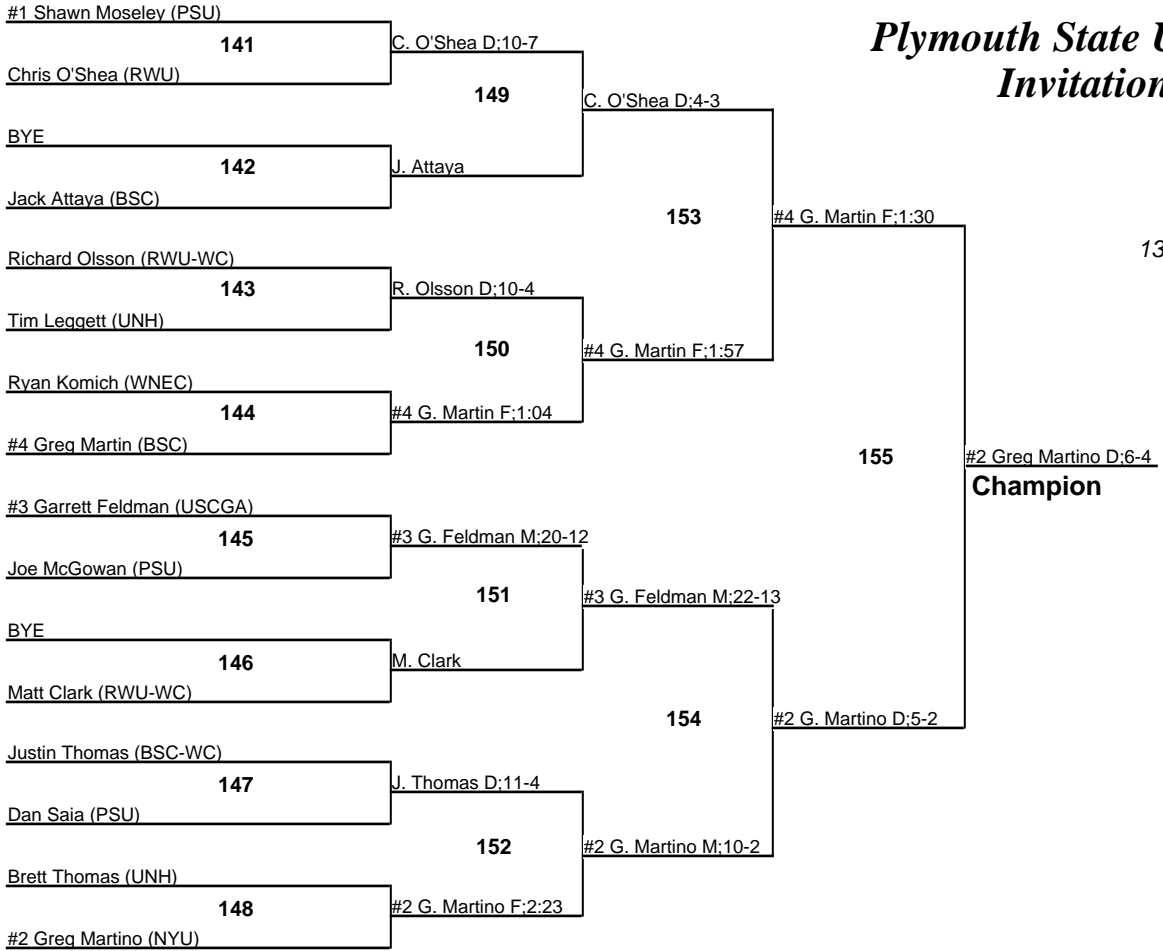

Plymouth State University Invitational

141
13 January 2008