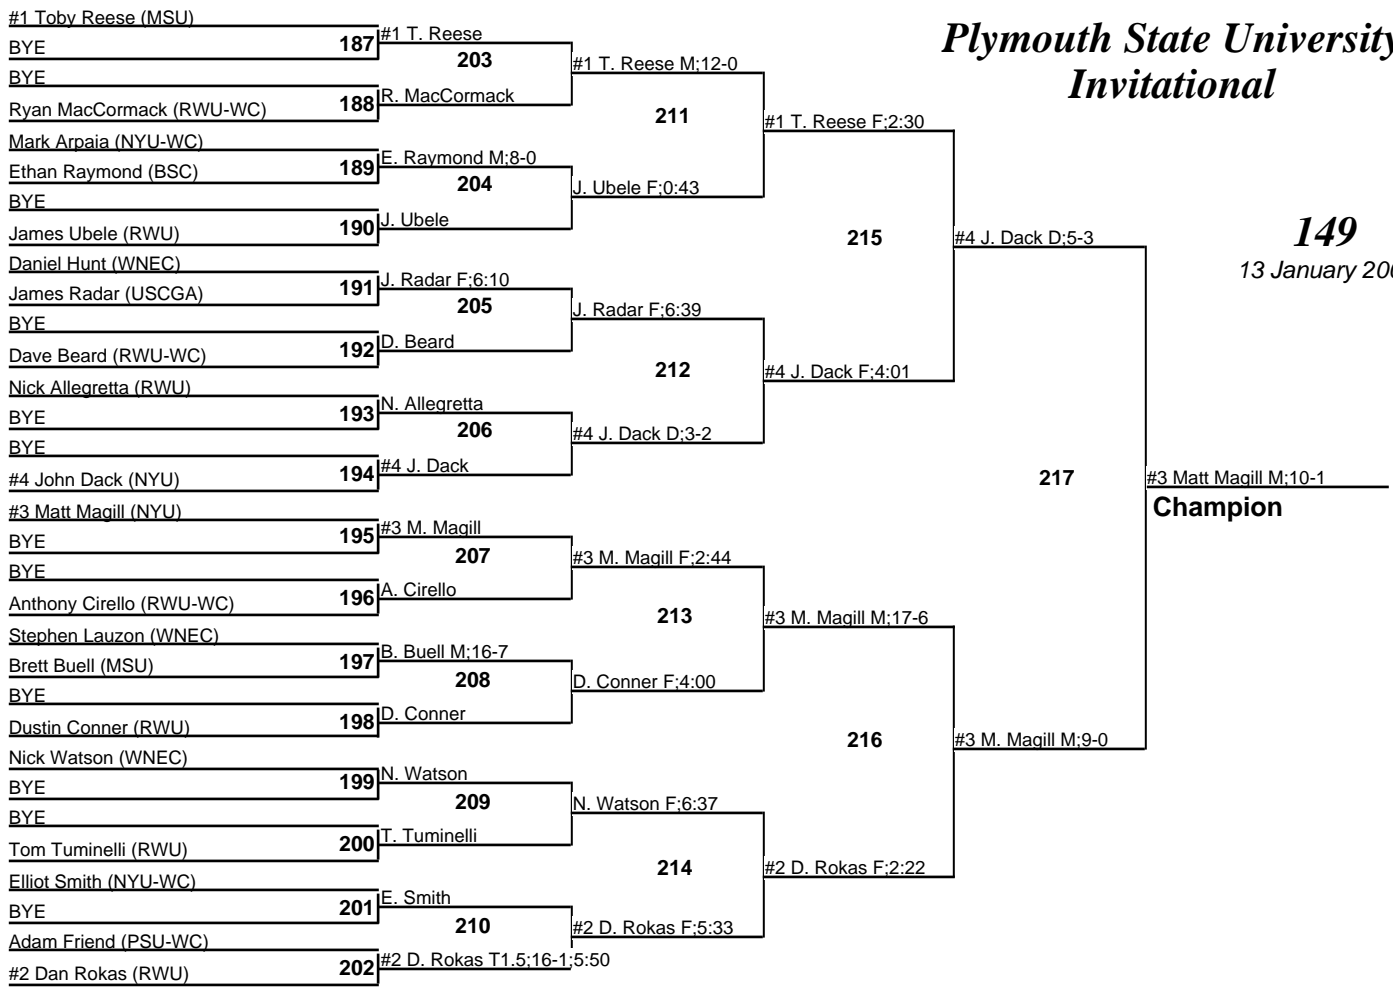

Plymouth State University Invitational

149
13 January 2008