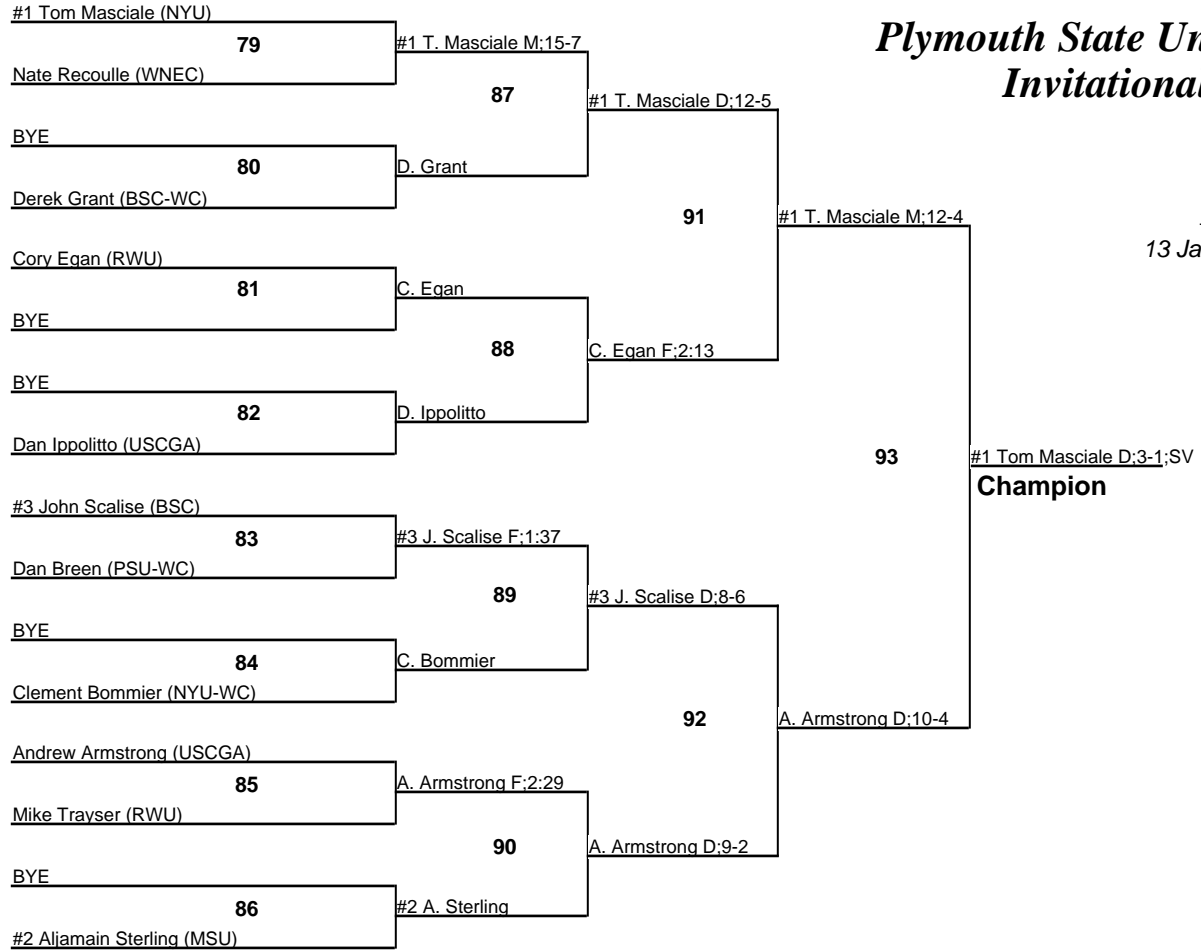

# Plymouth State University Invitational

**125**  
13 January 2008

# Plymouth State University Invitational

**133**  
13 January 2008