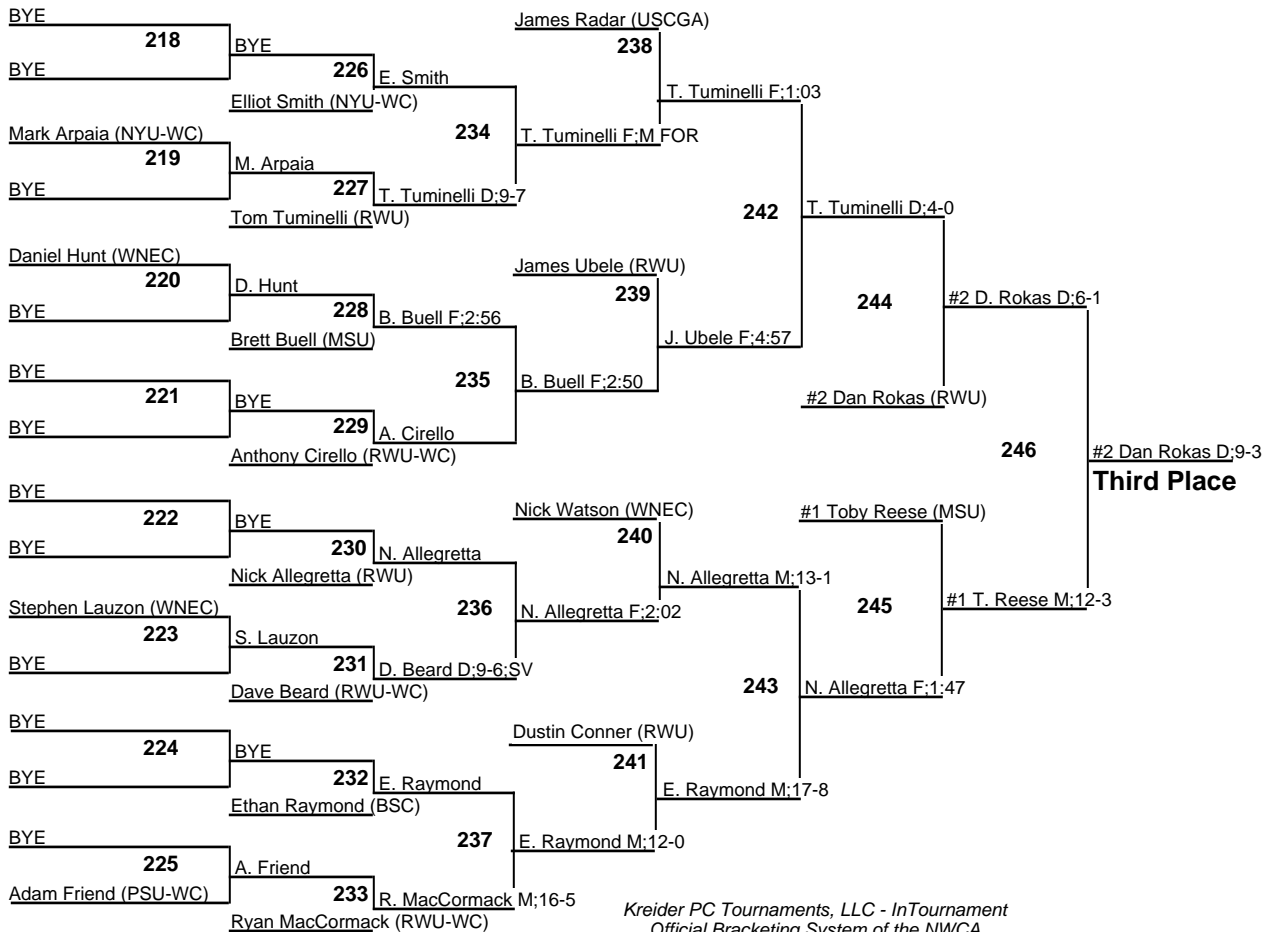

Plymouth State University Invitational

149
13 January 2008