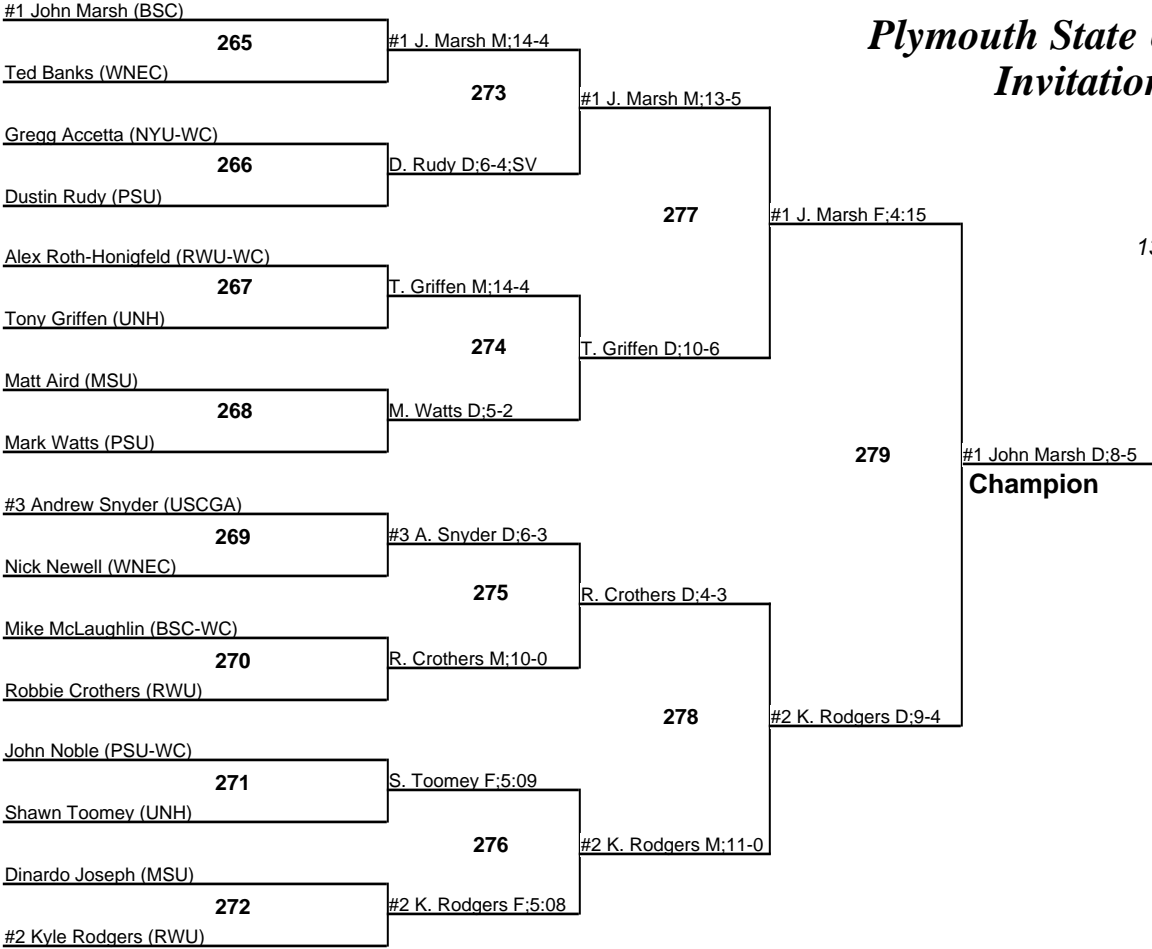

Plymouth State University Invitational

157
13 January 2008