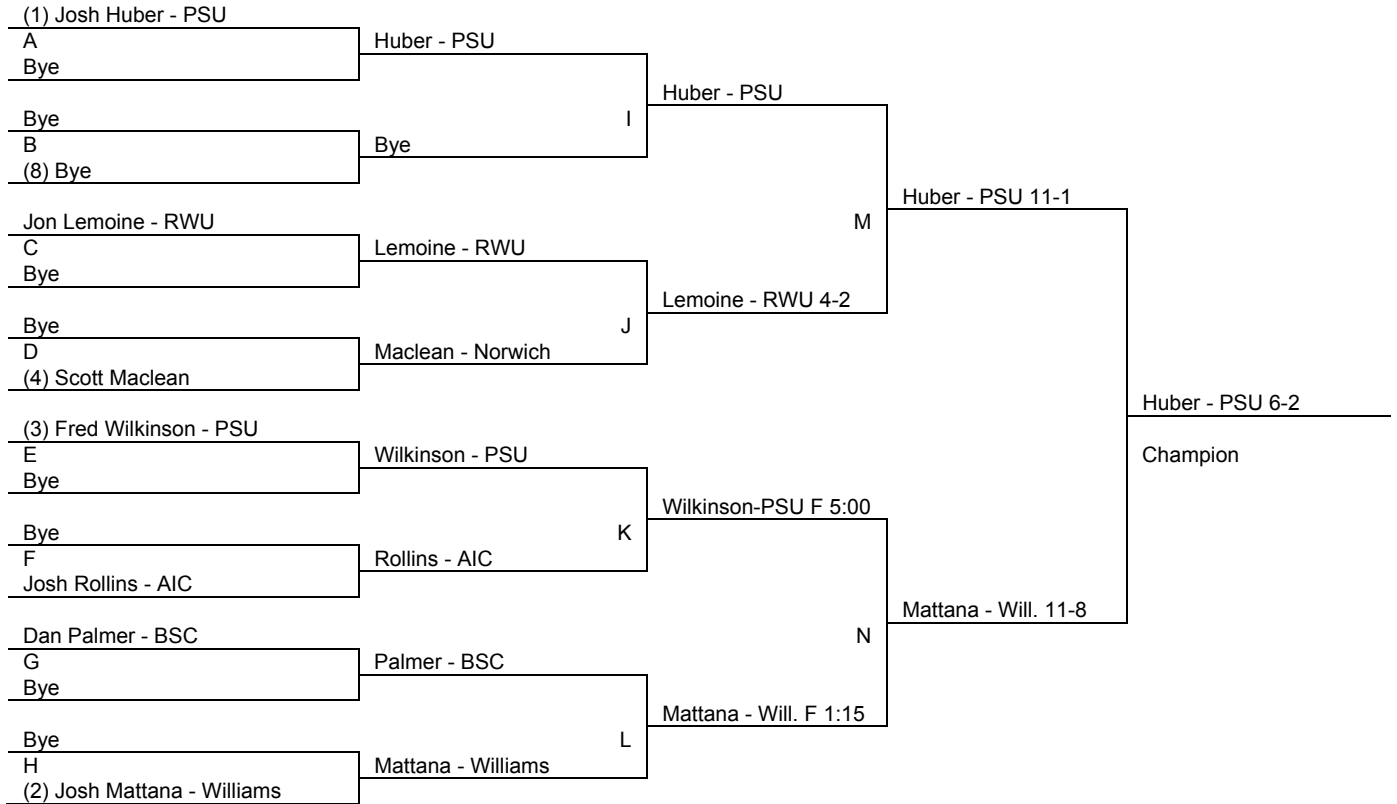

Williams Invitational
Weight Class: 125
Date: 1/5/2010

Championship Bracket

Consolation Bracket

Williams Invitational

Weight Class: 133

Date: 1/5/2010

Championship Bracket

Consolation Bracket