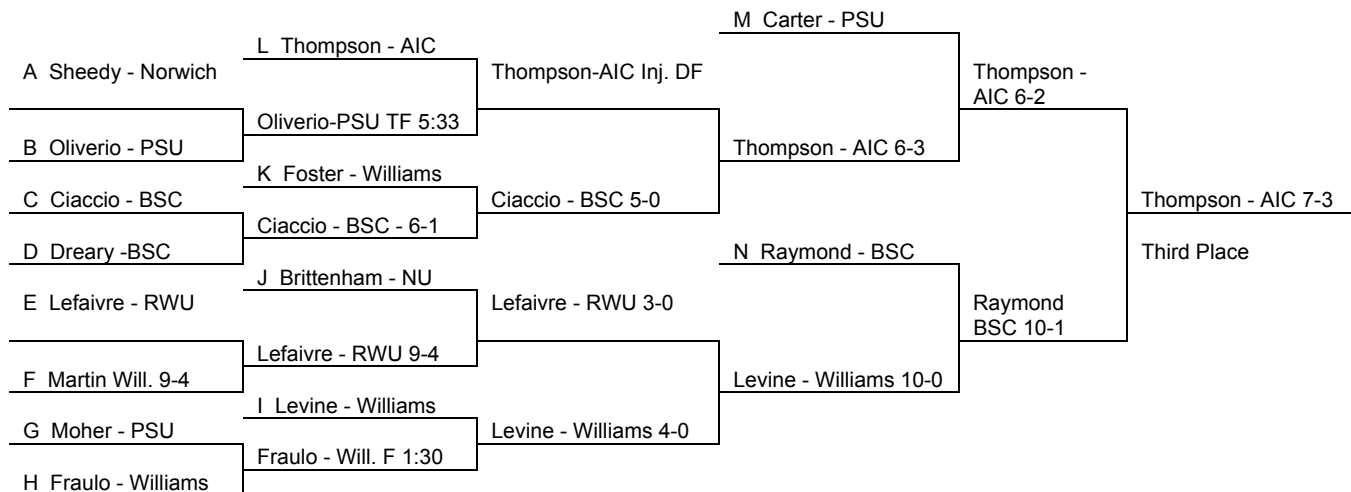

Championship Bracket

Consolation Bracket

Williams Invitational

Weight Class: 165

Date: 1/5/2010

Championship Bracket

Consolation Bracket

Williams Invitational
Weight Class: 174
Date: 1/5/2010

Championship Bracket

Consolation Bracket

Williams Invitational

Weight Class: 184

Date: 1/5/2010

Championship Bracket

Consolation Bracket

Williams Invitational