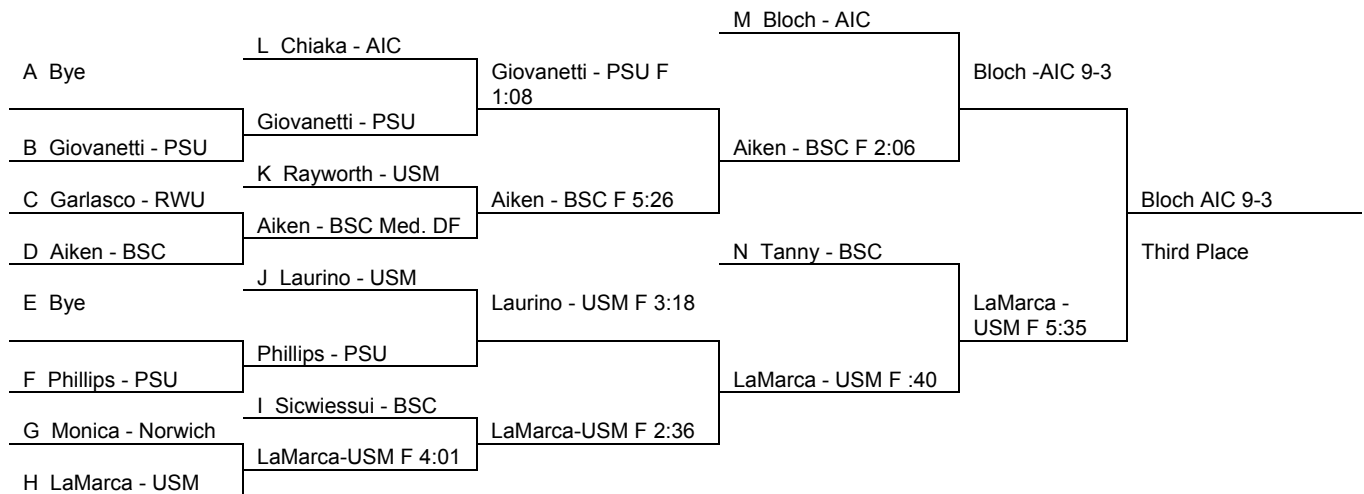

Championship Bracket

Consolation Bracket

Williams Invitational

Weight Class: 184

Date: 1/5/2010

Championship Bracket

Consolation Bracket

Williams Invitational

Weight Class: 197

Date: 1/5/2010

Championship Bracket

Consolation Bracket

Williams Invitational

Weight Class: 285

Date: 1/5/2010

Championship Bracket