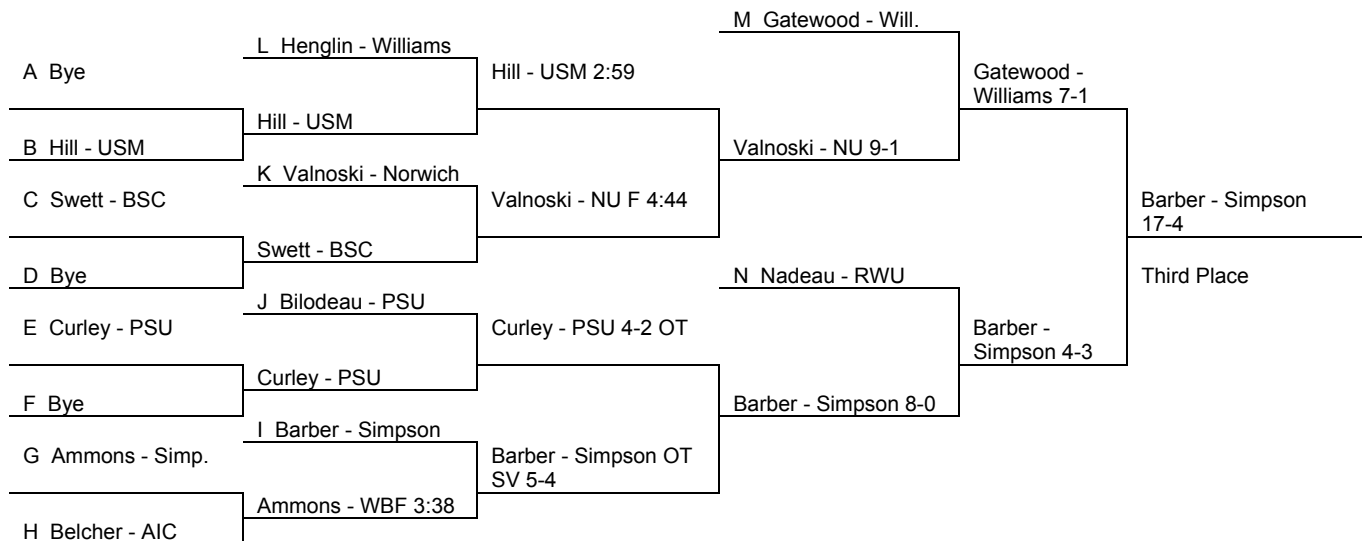

Championship Bracket

Consolation Bracket

Williams Invitational

Weight Class: 165

Date: 1/5/2010

Championship Bracket

Consolation Bracket

Williams Invitational
Weight Class: 174
Date: 1/5/2010

Championship Bracket

Consolation Bracket

Williams Invitational

Weight Class: 184

Date: 1/5/2010

Championship Bracket

Consolation Bracket

Williams Invitational