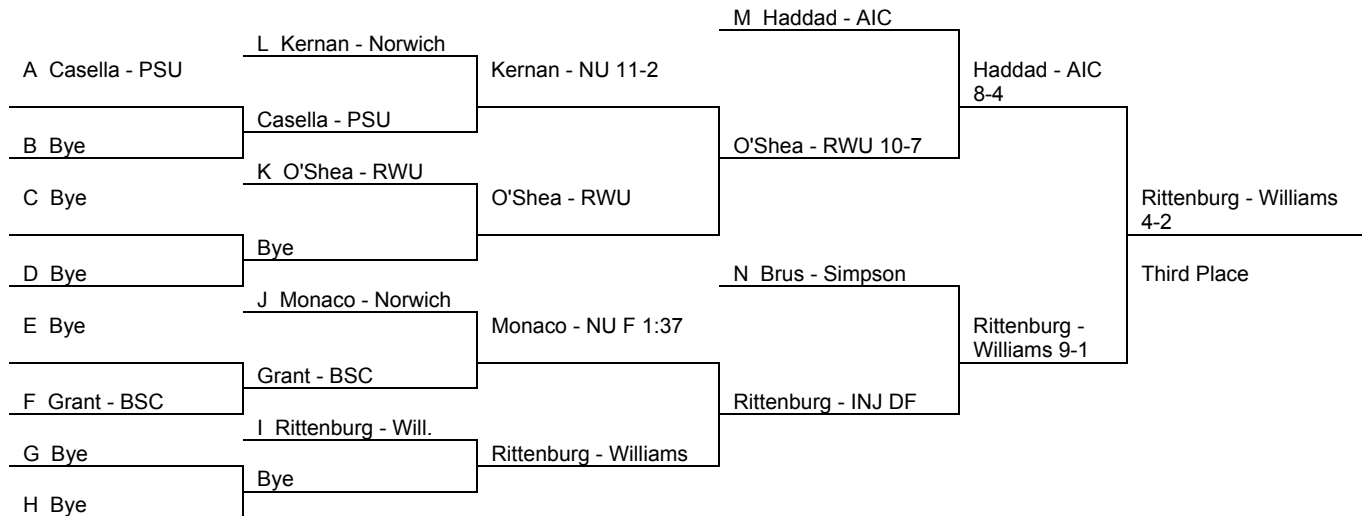

Williams Invitational
Weight Class: 125
Date: 1/5/2010

Championship Bracket

Consolation Bracket

Williams Invitational

Weight Class: 133

Date: 1/5/2010

Championship Bracket

Consolation Bracket

Williams Invitational
Weight Class: 141
Date: 1/5/2010

Championship Bracket

Consolation Bracket

Williams Invitational
Weight Class: 149
Date: 1/5/2010

Championship Bracket

Consolation Bracket

Williams Invitational
Weight Class: 157
Date: 1/5/2010