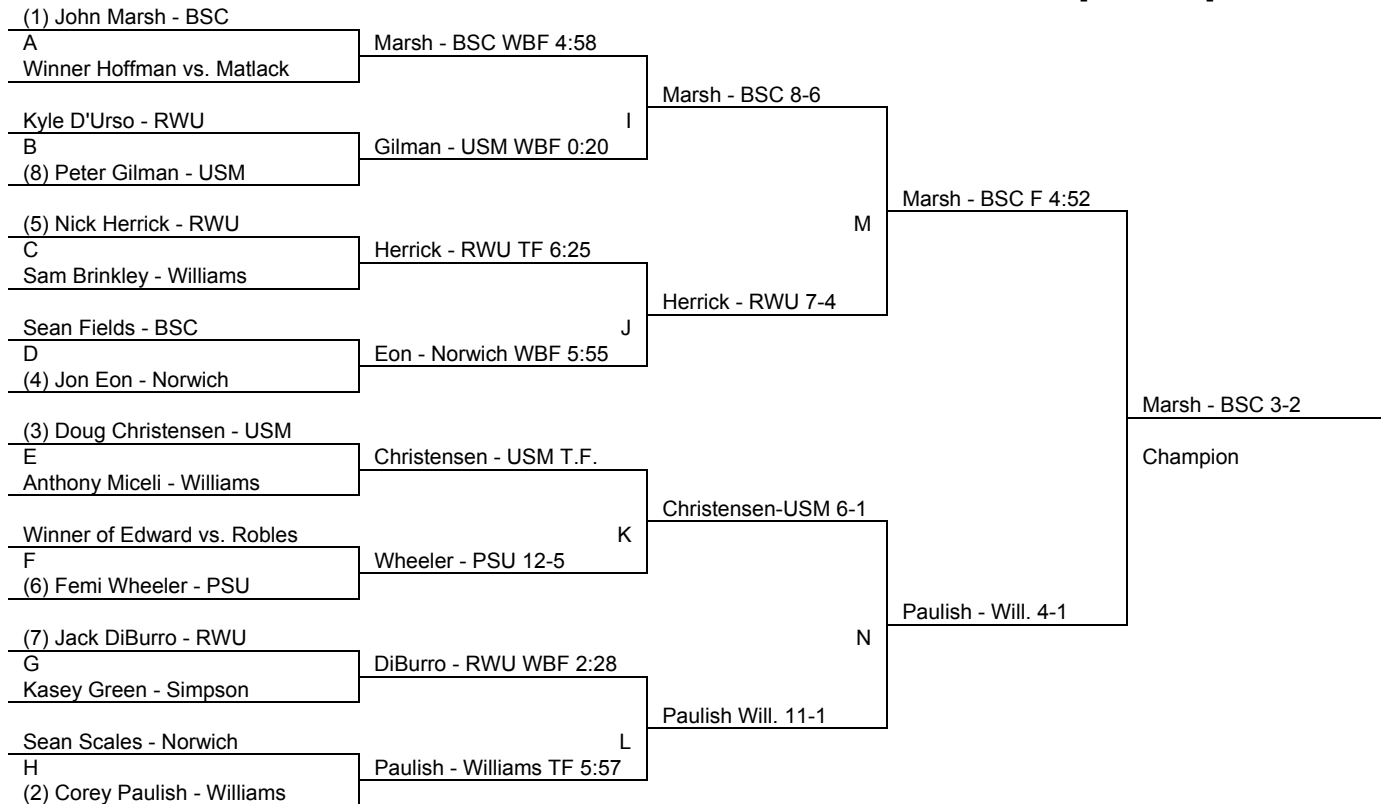

Williams Invitational
Weight Class: 141
Date: 1/5/2010

Championship Bracket

Consolation Bracket

Williams Invitational
Weight Class: 149
Date: 1/5/2010

Championship Bracket

Consolation Bracket

Williams Invitational
Weight Class: 157
Date: 1/5/2010