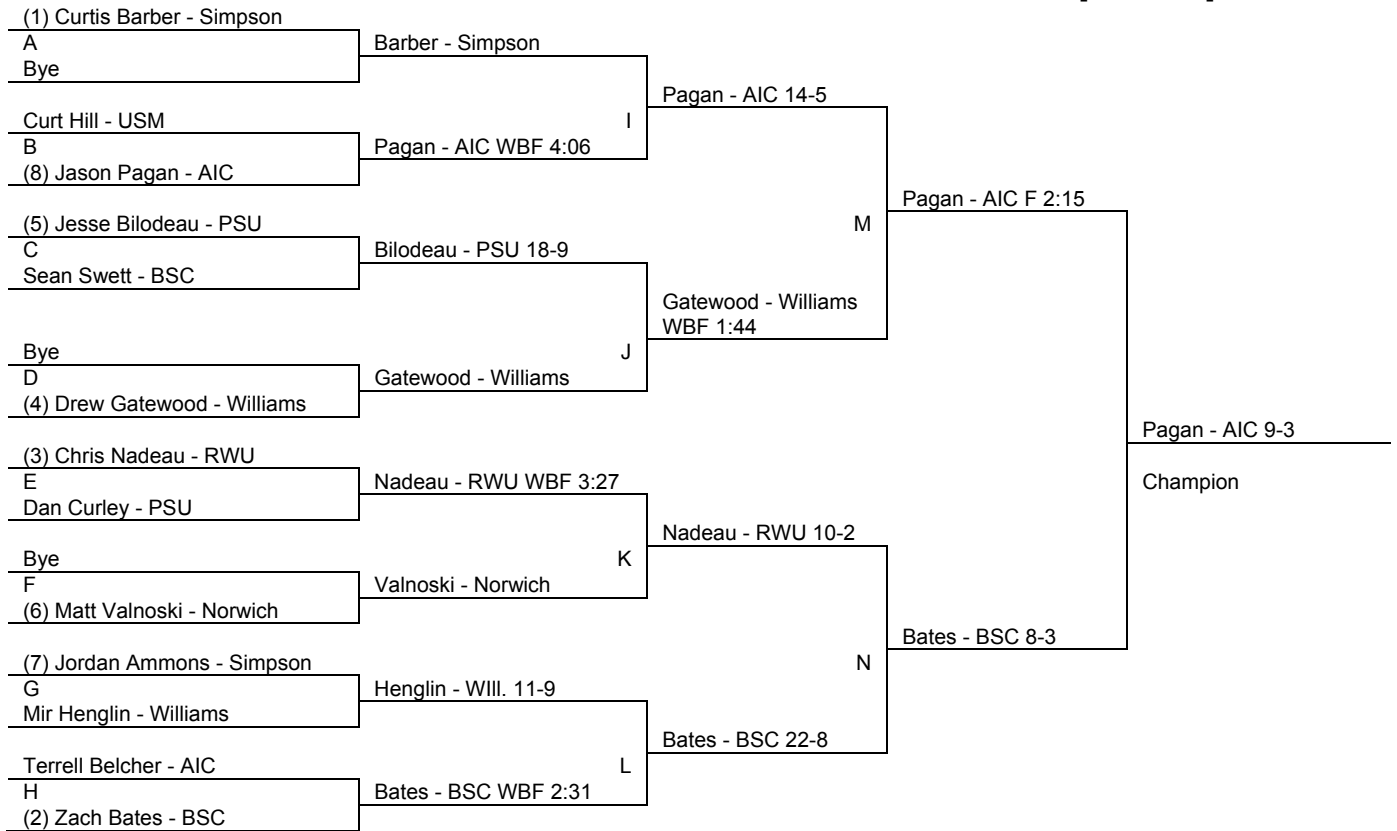

Williams Invitational
Weight Class: 174
Date: 1/5/2010

Championship Bracket