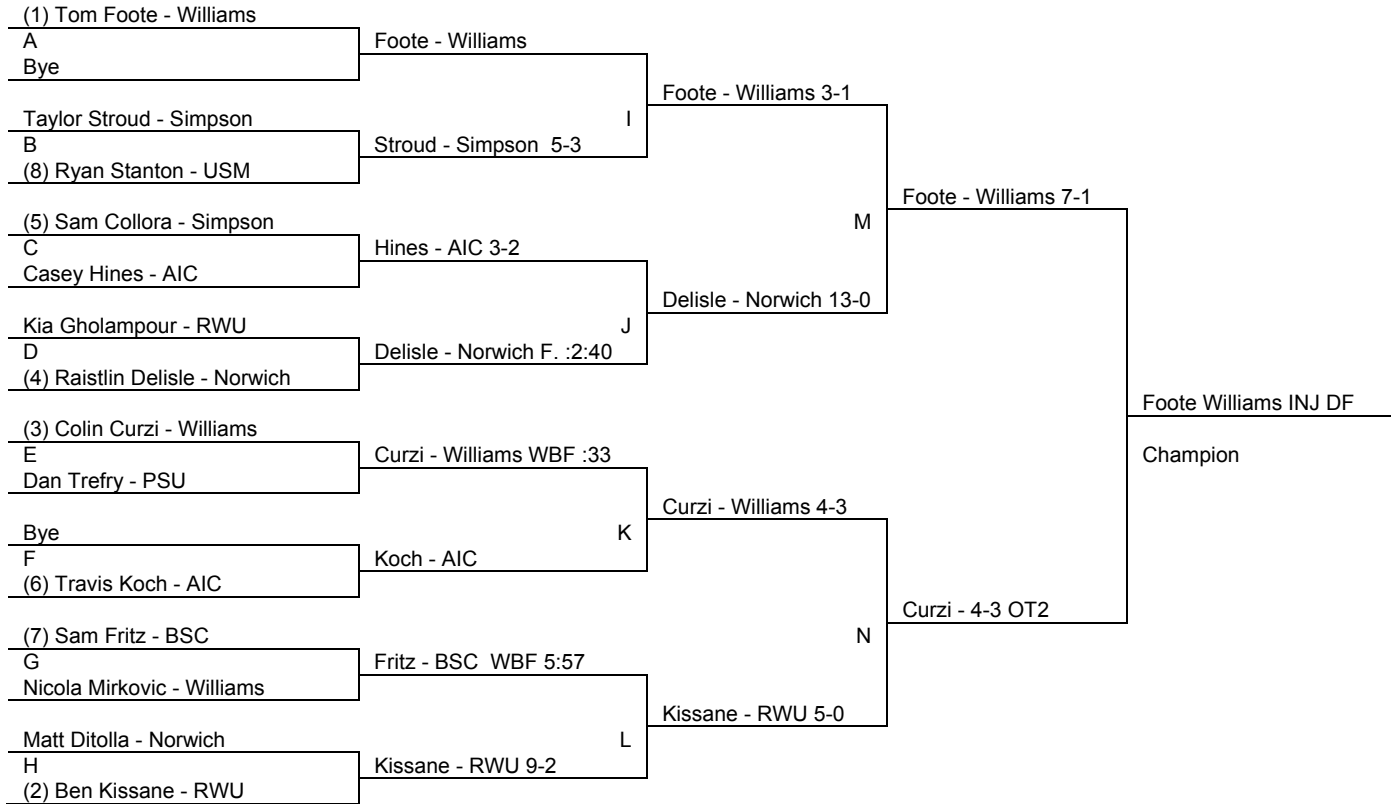

Weight Class: 197

Date: 1/5/2010

Championship Bracket

Consolation Bracket

Williams Invitational

Weight Class: 285

Date: 1/5/2010

Championship Bracket