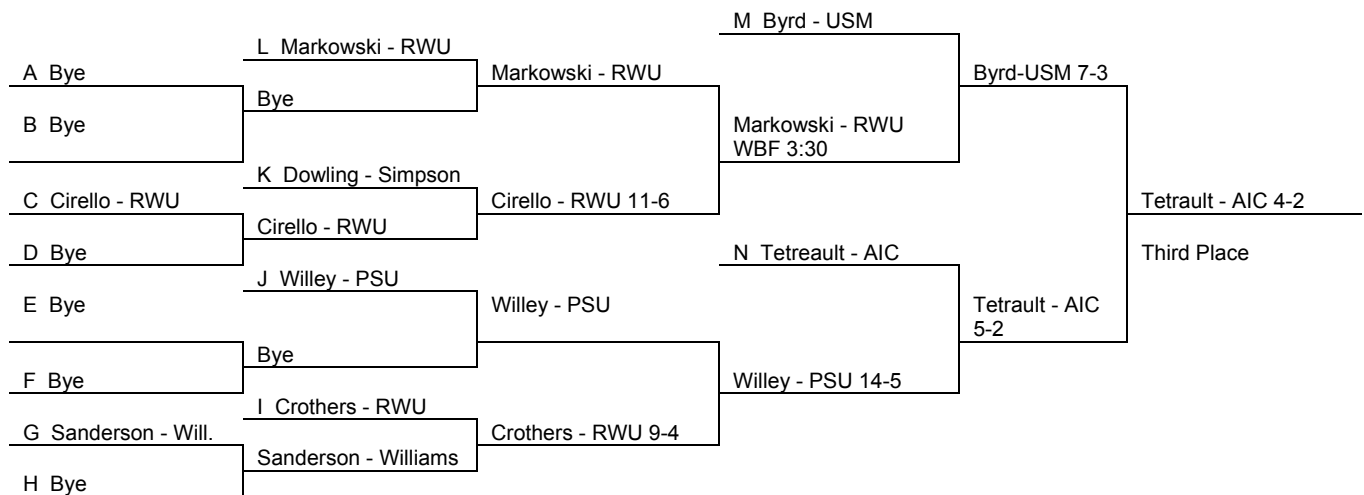

Consolation Bracket