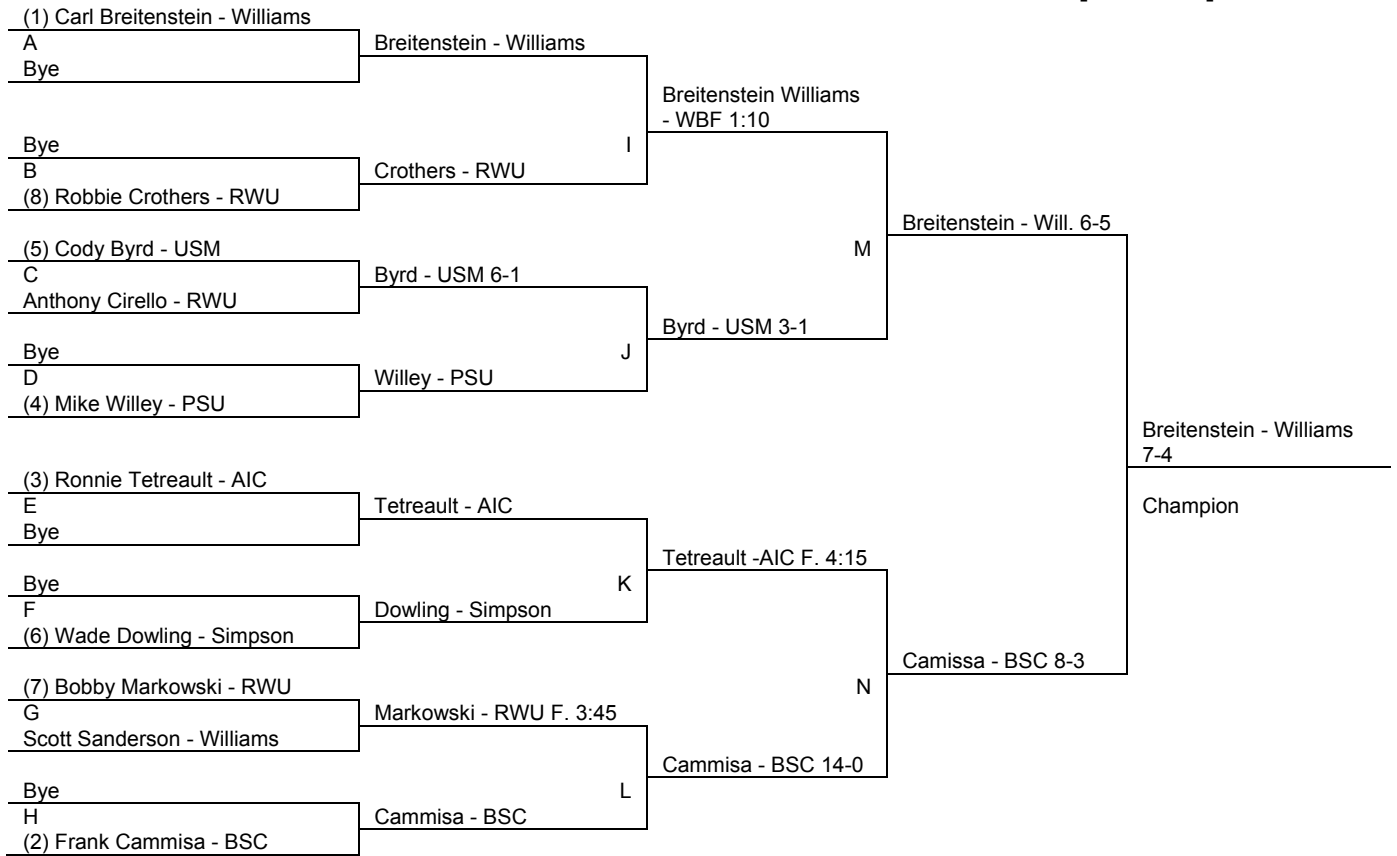

Williams Invitational
Weight Class: 157
Date: 1/5/2010

Championship Bracket