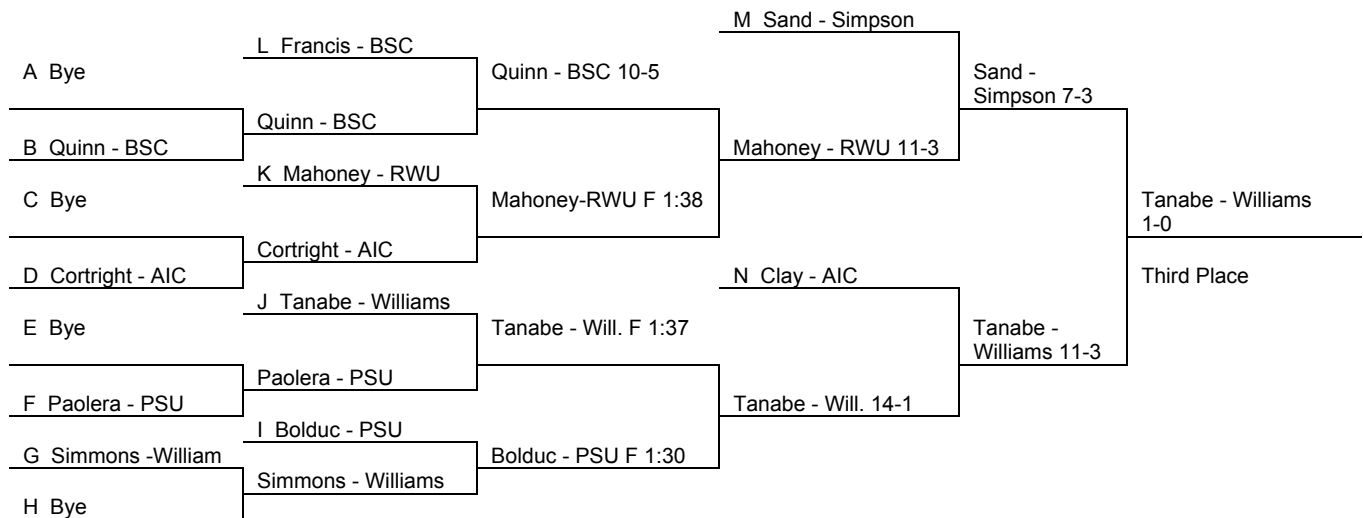

Williams Invitational
Weight Class: 125
Date: 1/5/2010

Championship Bracket

Consolation Bracket

Williams Invitational

Weight Class: 133

Date: 1/5/2010

Championship Bracket

Consolation Bracket