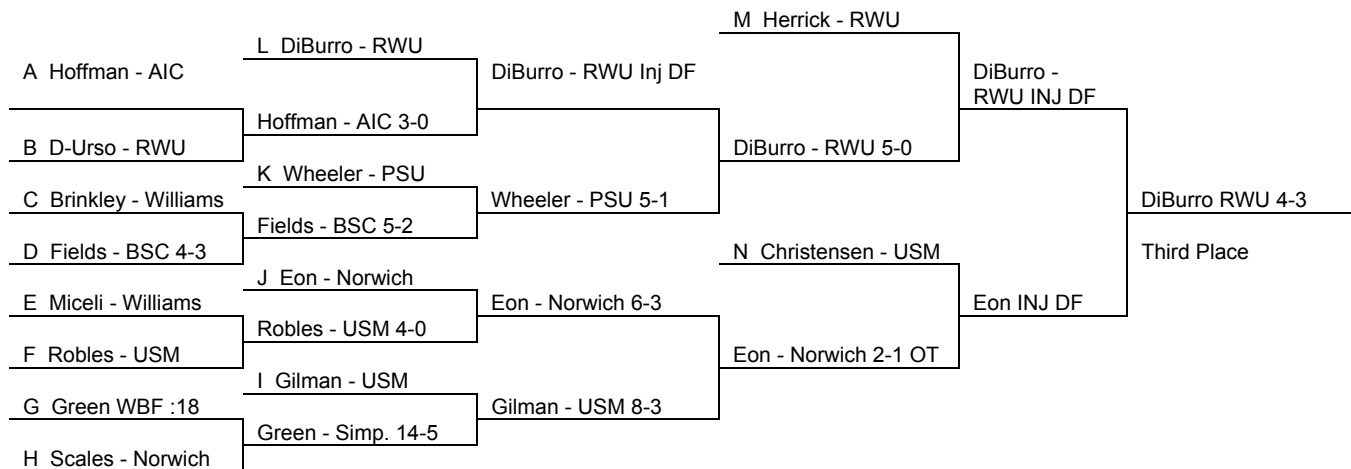

Williams Invitational
Weight Class: 141
Date: 1/5/2010

Championship Bracket

Consolation Bracket

Williams Invitational
Weight Class: 149
Date: 1/5/2010

Championship Bracket

Consolation Bracket

Williams Invitational
Weight Class: 157
Date: 1/5/2010