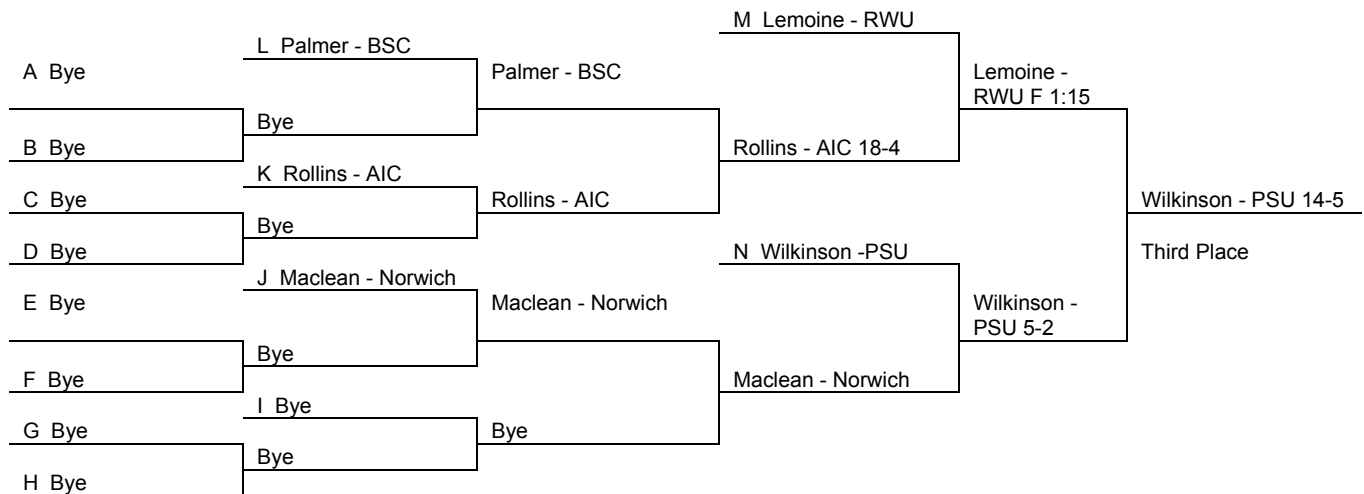

Williams Invitational
Weight Class: 125
Date: 1/5/2010

Championship Bracket

Consolation Bracket

Williams Invitational

Weight Class: 133

Date: 1/5/2010

Championship Bracket

Consolation Bracket