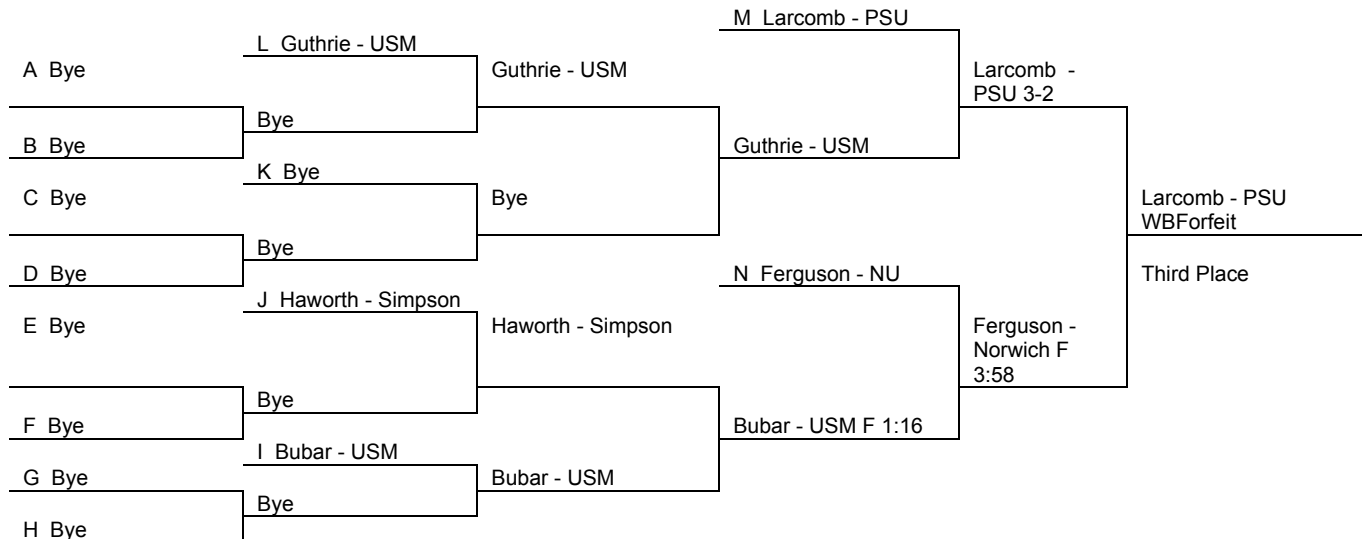

Championship Bracket

Consolation Bracket

Williams Invitational

Weight Class: 184

Date: 1/5/2010

Championship Bracket

Consolation Bracket

Williams Invitational

Weight Class: 197

Date: 1/5/2010

Championship Bracket

Consolation Bracket

Williams Invitational

Weight Class: 285

Date: 1/5/2010

Championship Bracket