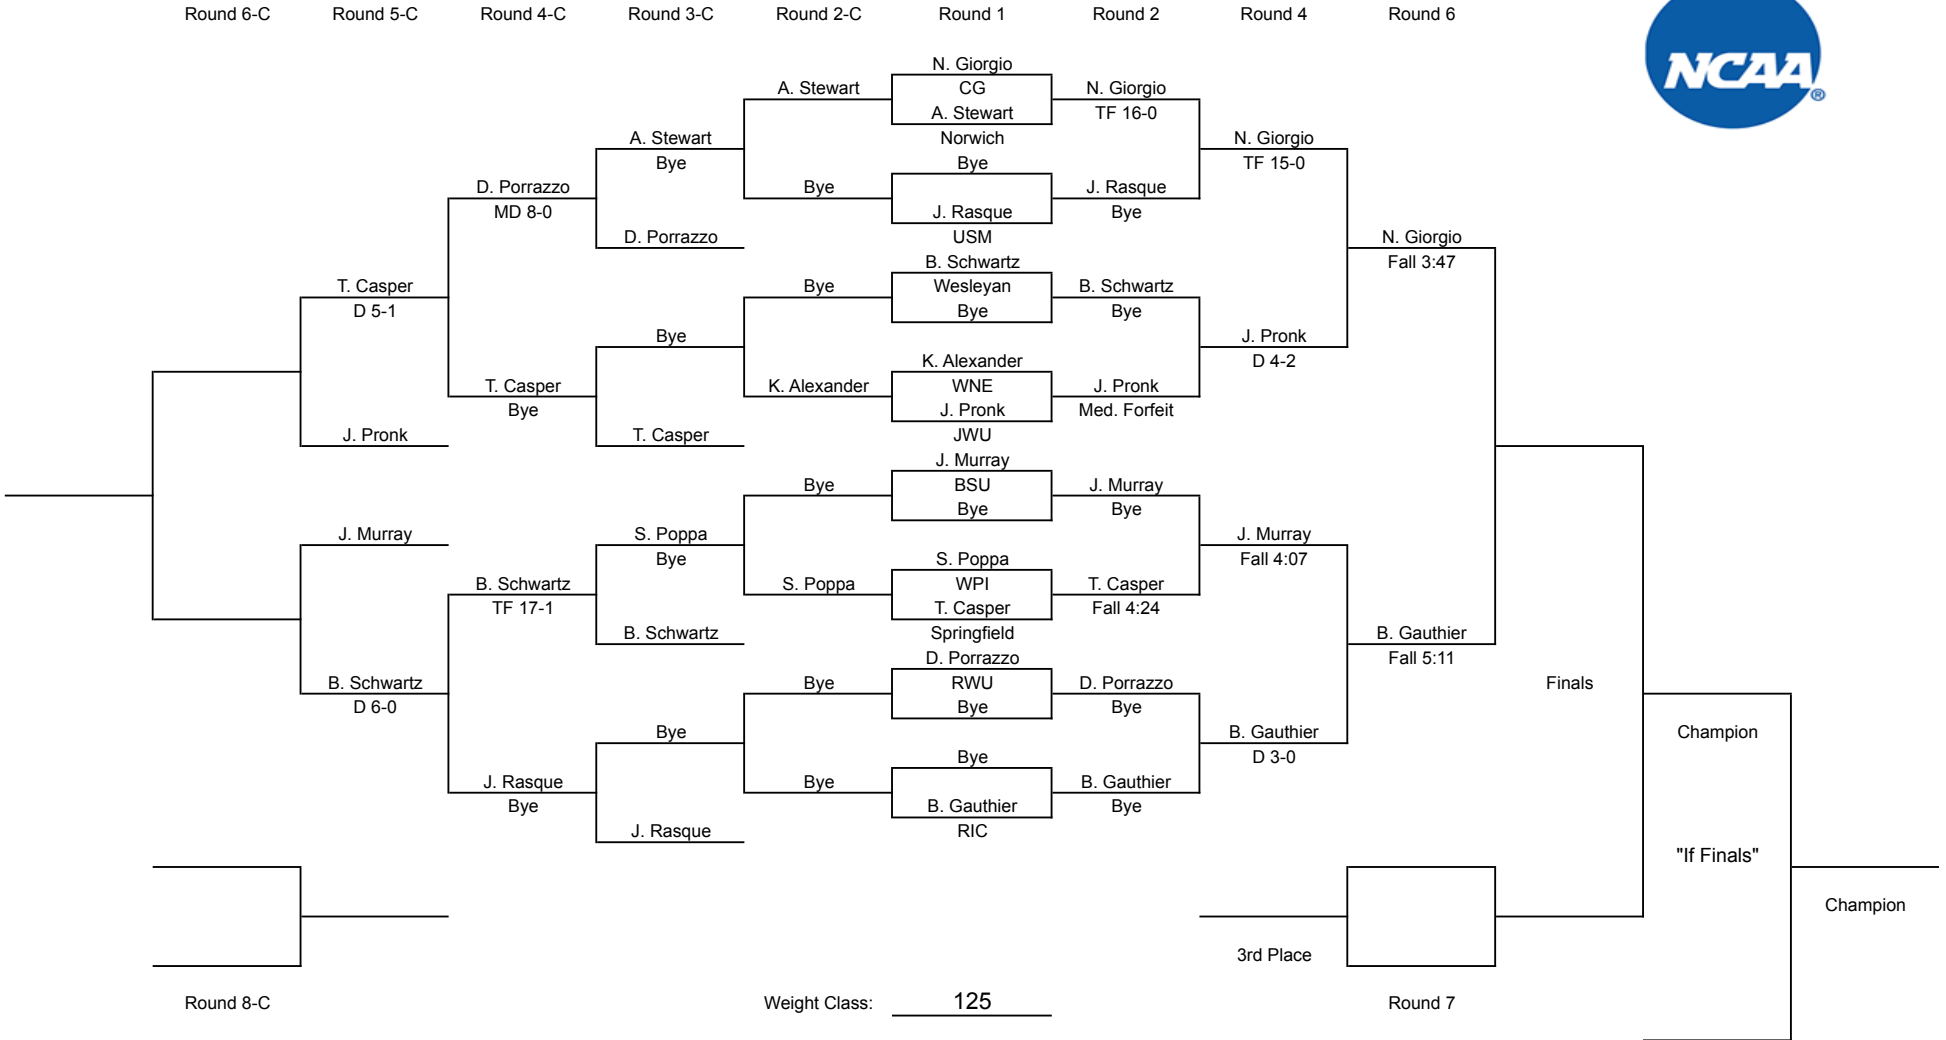

2012 New England Wrestling Association Championships - Wesleyan University

125

6th: _____	5th: _____	4th: _____	3rd: _____	2nd: _____	1st: _____
2012 ALL NEW ENGLAND TEAM					

6th: _____ 5th: _____ 4th: _____ 3rd: _____ 2nd: _____ 1st: _____