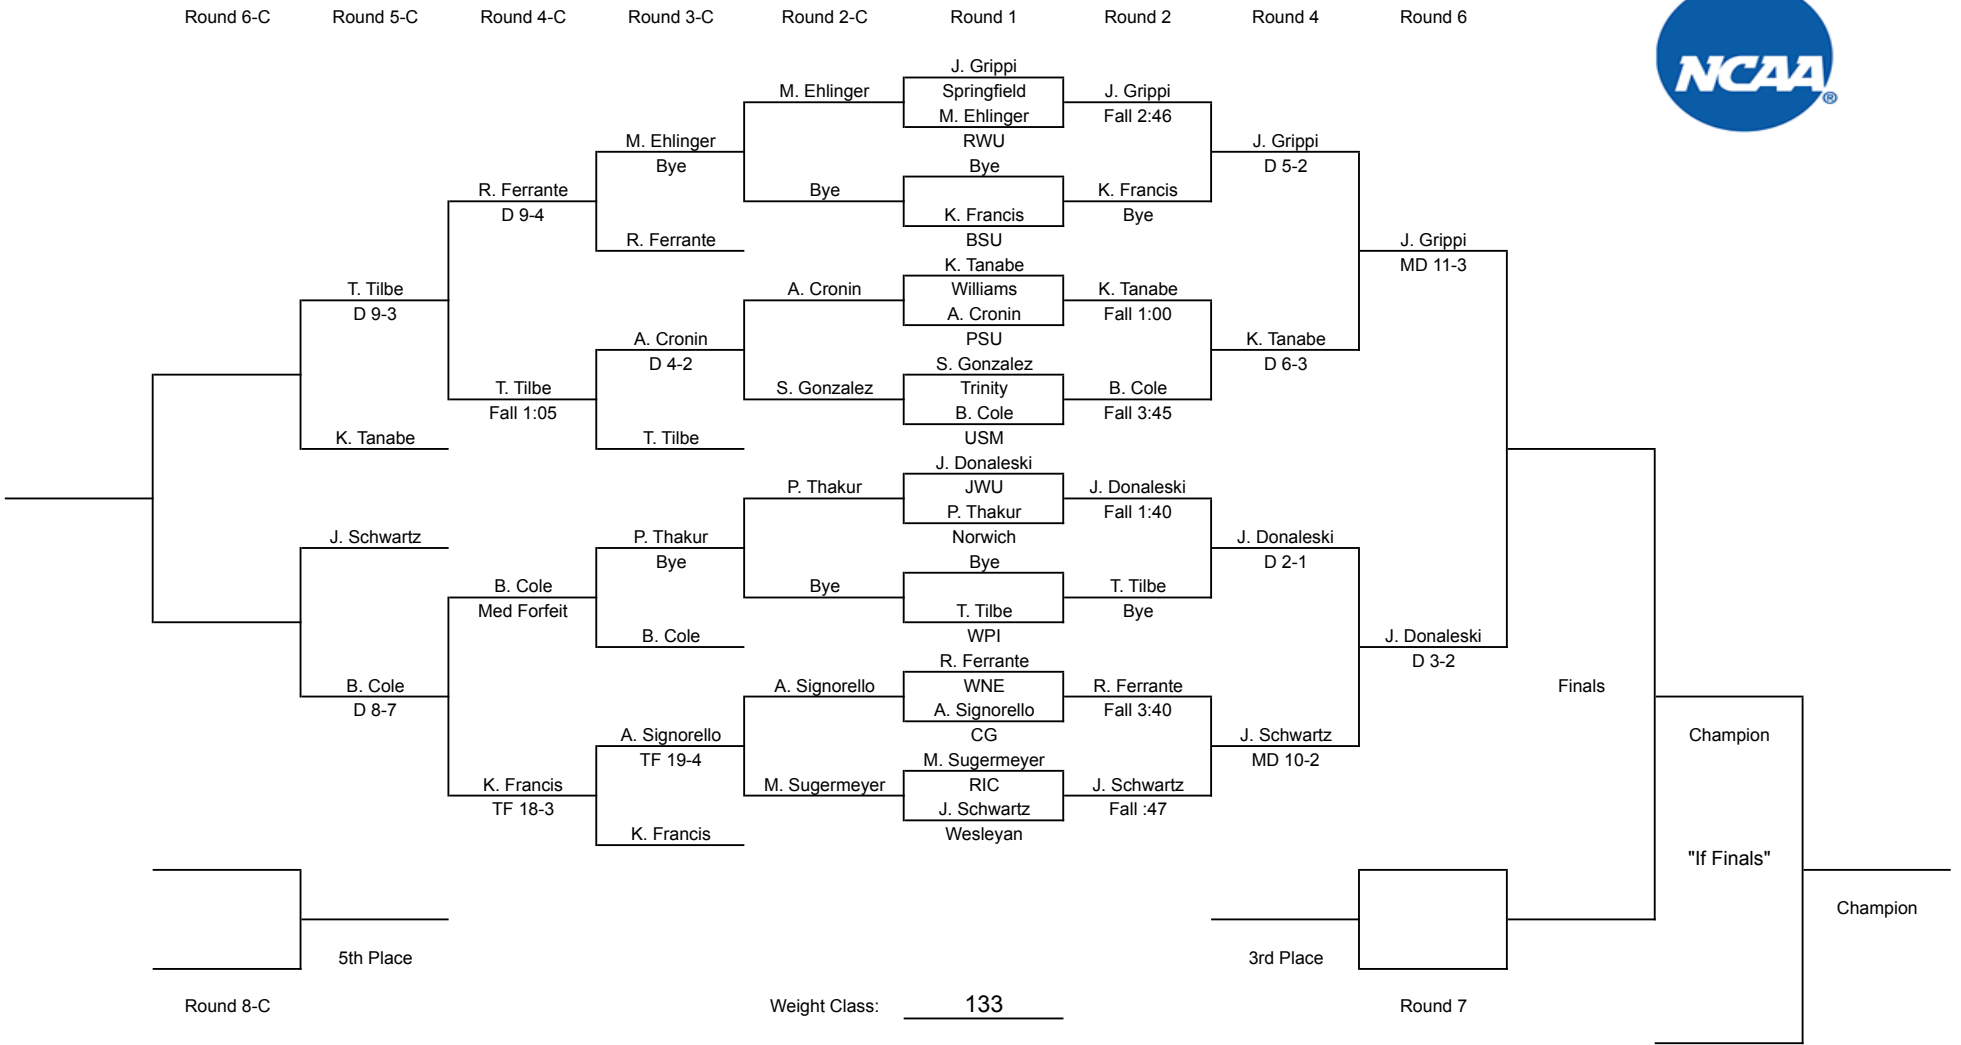

2012 New England Wrestling Association Championships - Wesleyan University

125

6th: _____	5th: _____	4th: _____	3rd: _____	2nd: _____	1st: _____
2012 ALL NEW ENGLAND TEAM					

6th: _____ 5th: _____ 4th: _____ 3rd: _____ 2nd: _____ 1st: _____