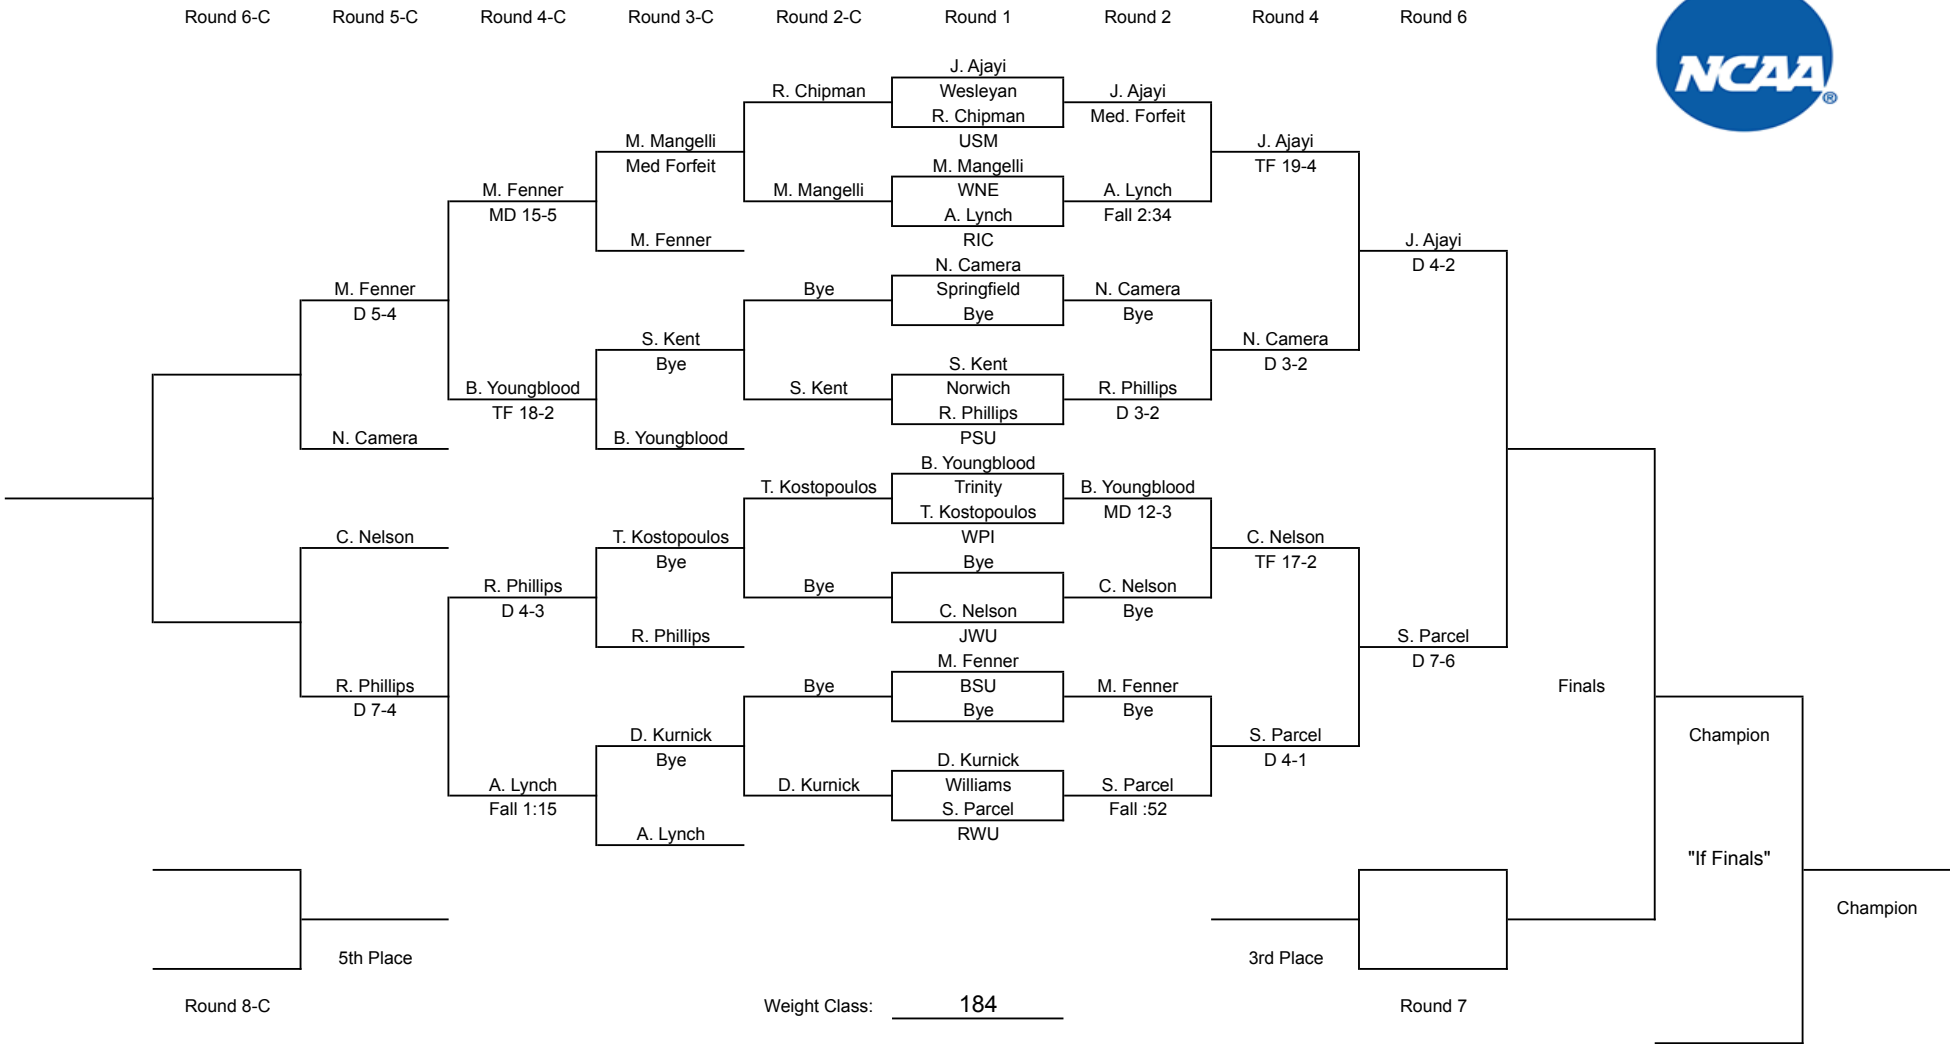

2012 ALL NEW ENGLAND TEAM

6th: _____ 5th: _____ 4th: _____ 3rd: _____ 2nd: _____ 1st: _____

2012 ALL NEW ENGLAND TEAM

**2012 NEWA Championships
Team Standings
After Round IV-C**

	<u>Team</u>	<u>Points</u>
1	Wesleyan	99
2	Springfield	97.5
3	JWU	65
4	Roger Williams	60
5	RIC	59.5
6	Bridgewater State	51
7	Plymouth State	47
8	Coast Guard	44.5
9	Southern Maine	39.5
10	WPI	37.5
	Williams	29
	Western New England	29
	Trinity	24.5
	Norwich	1.5