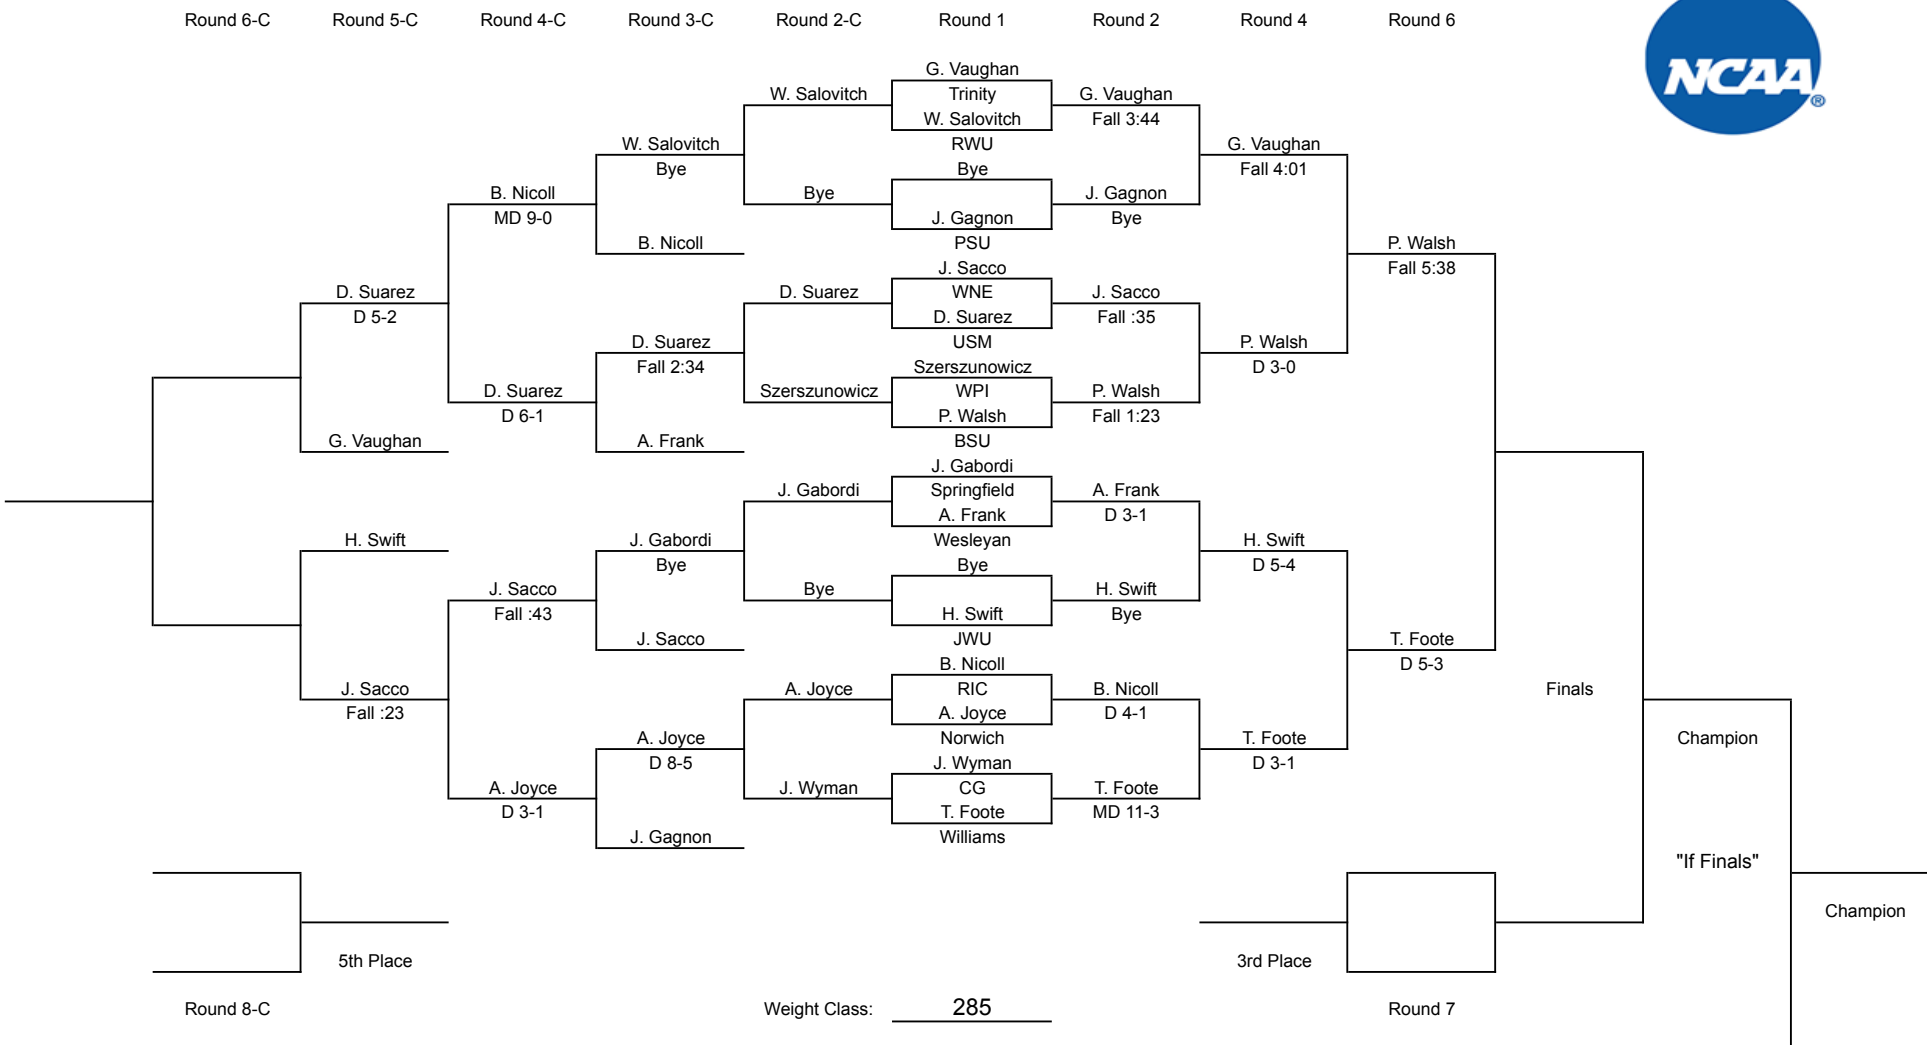

2012 ALL NEW ENGLAND TEAM

6th: _____ 5th: _____ 4th: _____ 3rd: _____ 2nd: _____ 1st: _____

2012 ALL NEW ENGLAND TEAM

**2012 NEWA Championships
Team Standings
After Round IV-C**

	<u>Team</u>	<u>Points</u>
1	Wesleyan	99
2	Springfield	97.5
3	JWU	65
4	Roger Williams	60
5	RIC	59.5
6	Bridgewater State	51
7	Plymouth State	47
8	Coast Guard	44.5
9	Southern Maine	39.5
10	WPI	37.5
	Williams	29
	Western New England	29
	Trinity	24.5
	Norwich	1.5