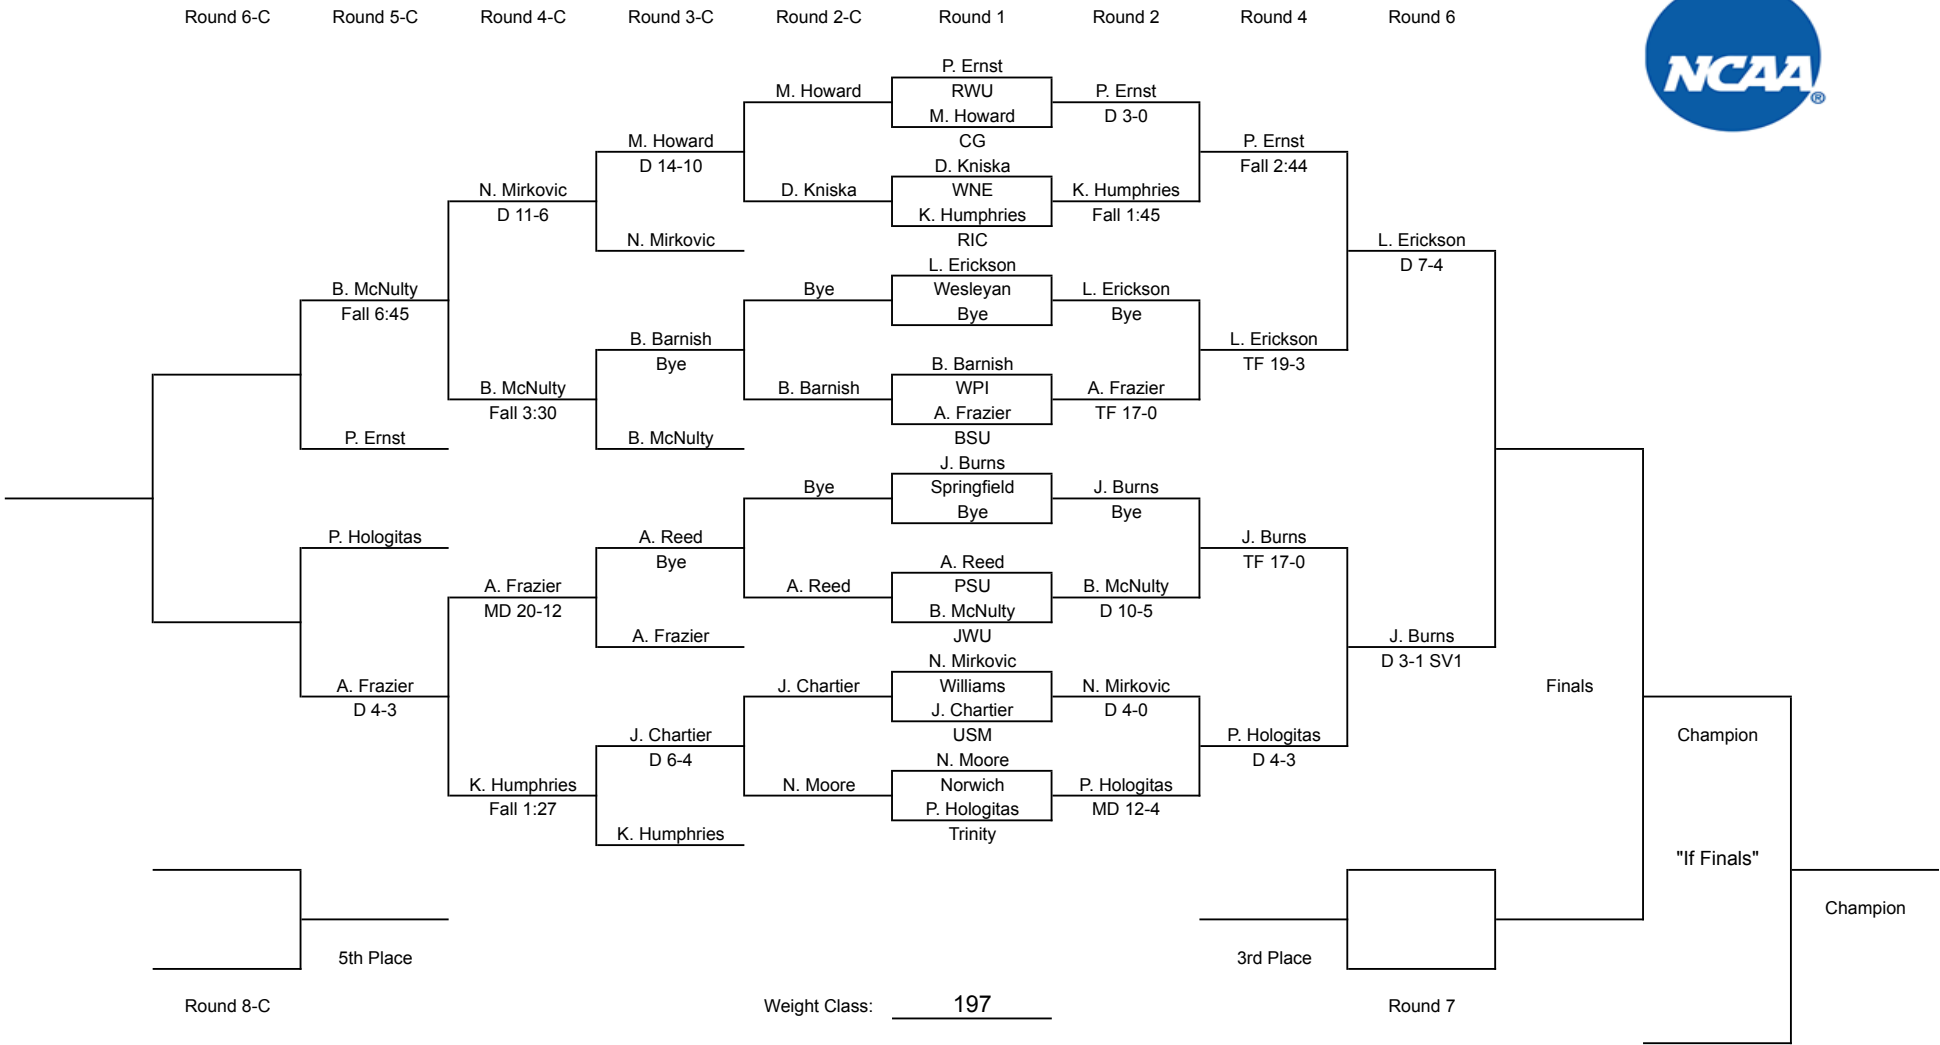

2012 ALL NEW ENGLAND TEAM

6th: _____ 5th: _____ 4th: _____ 3rd: _____ 2nd: _____ 1st: _____

2012 ALL NEW ENGLAND TEAM

**2012 NEWA Championships
Team Standings
After Round IV-C**

	<u>Team</u>	<u>Points</u>
1	Wesleyan	99
2	Springfield	97.5
3	JWU	65
4	Roger Williams	60
5	RIC	59.5
6	Bridgewater State	51
7	Plymouth State	47
8	Coast Guard	44.5
9	Southern Maine	39.5
10	WPI	37.5
	Williams	29
	Western New England	29
	Trinity	24.5
	Norwich	1.5