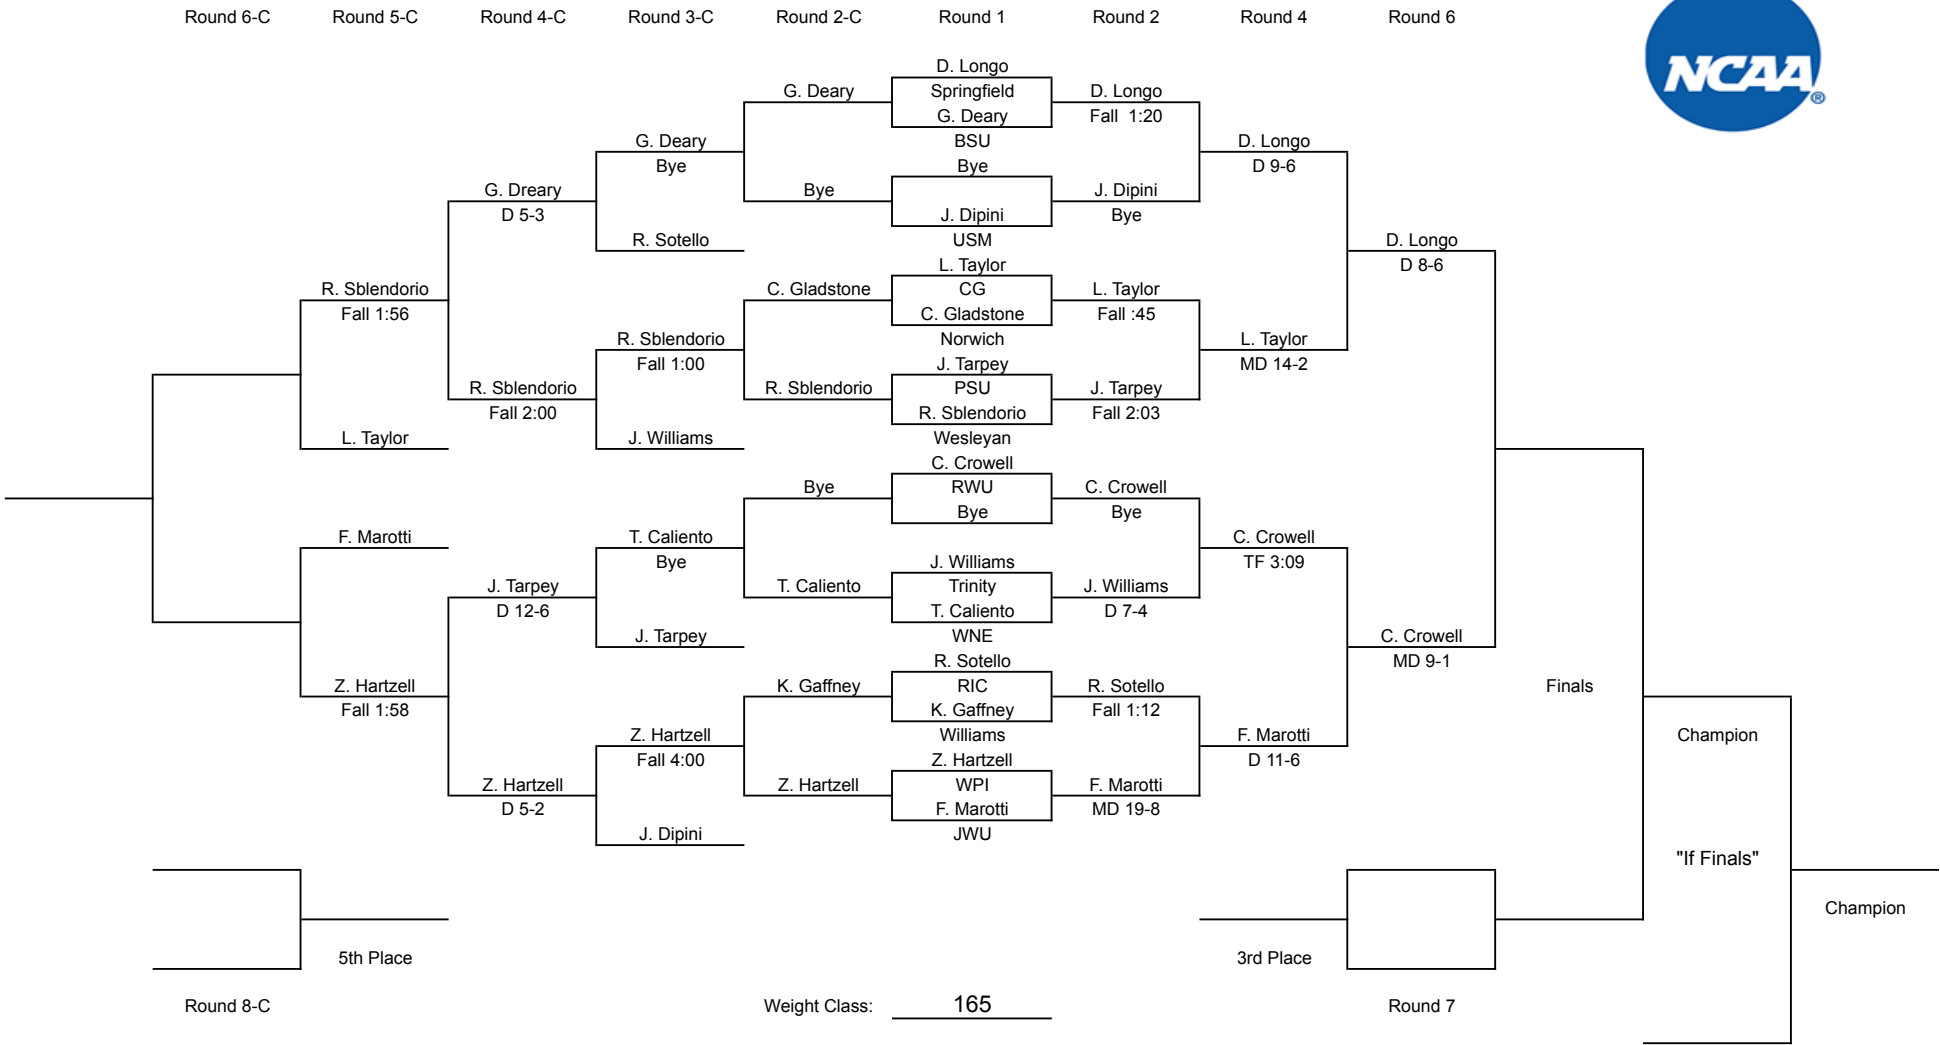

6th: _____ 5th: _____ 4th: _____ 3rd: _____ 2nd: _____ 1st: _____

2012 ALL NEW ENGLAND TEAM