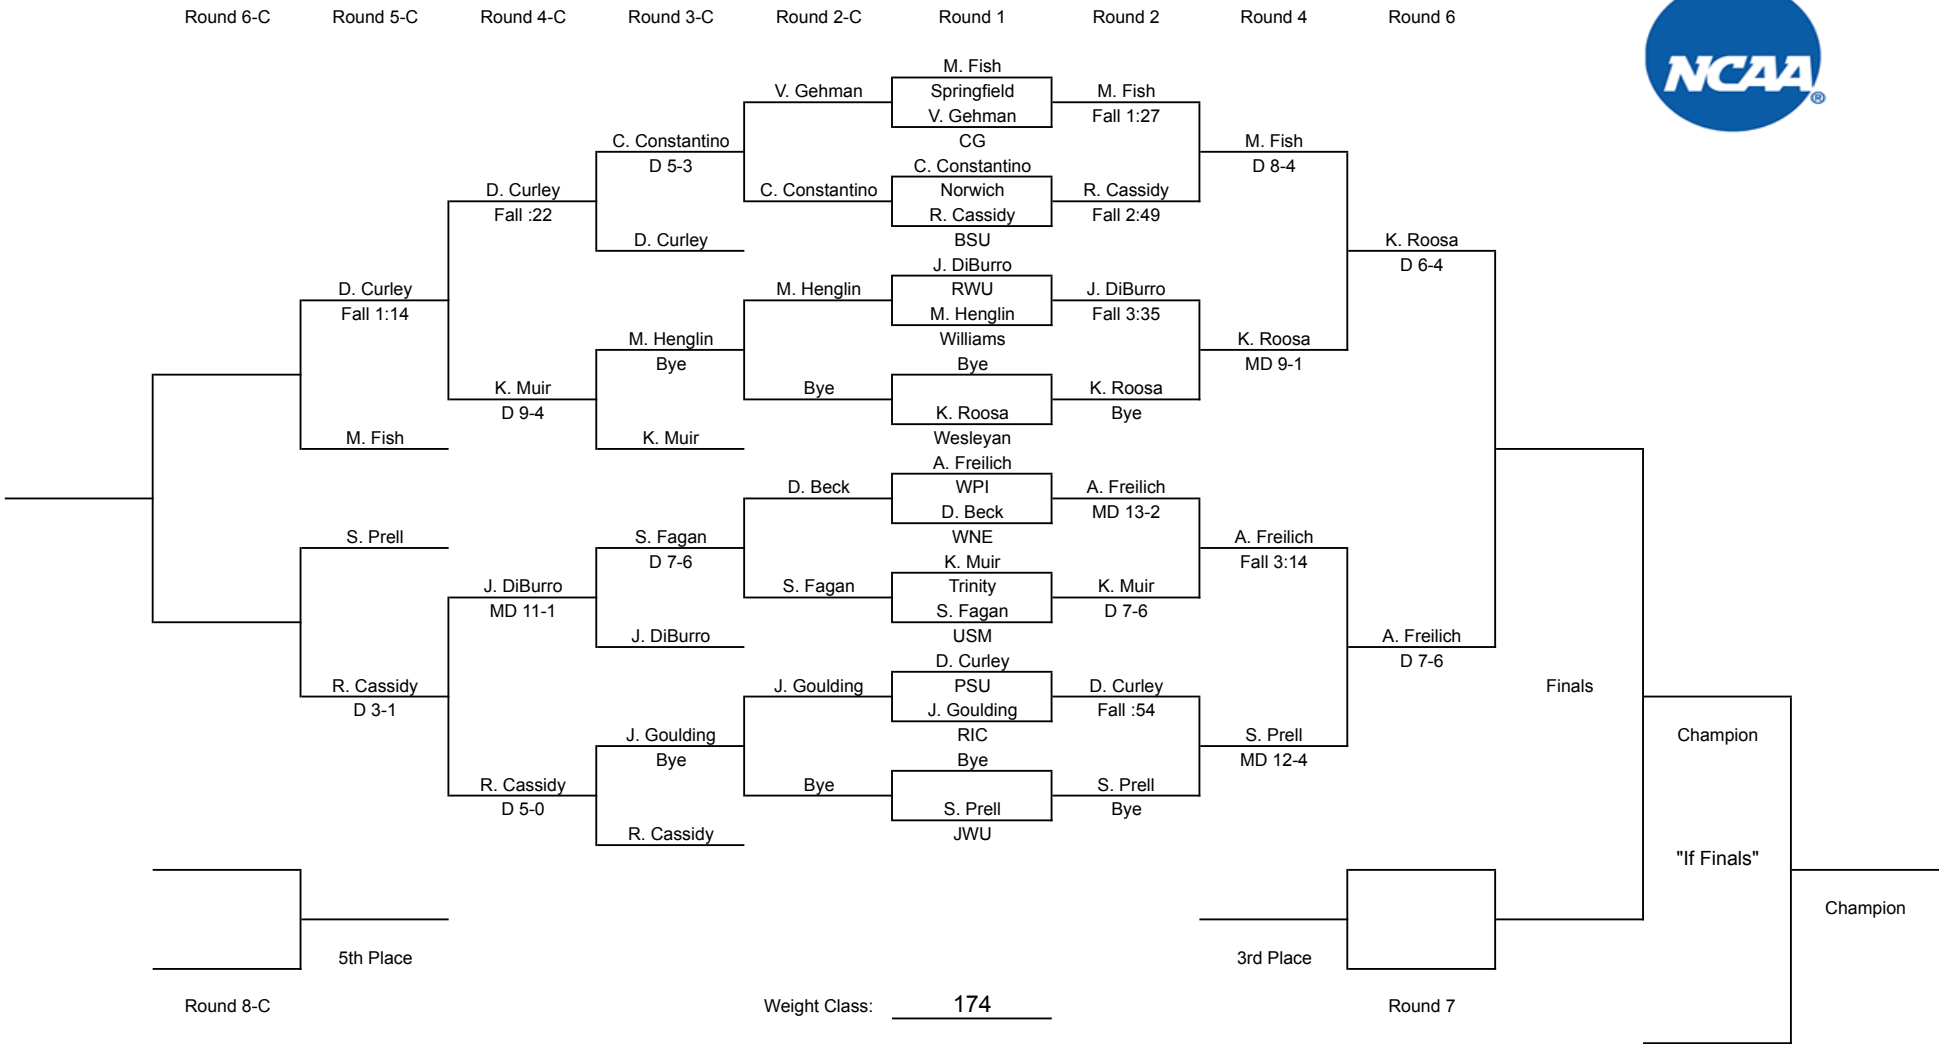

2012 ALL NEW ENGLAND TEAM

6th: _____ 5th: _____ 4th: _____ 3rd: _____ 2nd: _____ 1st: _____

2012 ALL NEW ENGLAND TEAM

**2012 NEWA Championships
Team Standings
After Round IV-C**

	<u>Team</u>	<u>Points</u>
1	Wesleyan	99
2	Springfield	97.5
3	JWU	65
4	Roger Williams	60
5	RIC	59.5
6	Bridgewater State	51
7	Plymouth State	47
8	Coast Guard	44.5
9	Southern Maine	39.5
10	WPI	37.5
	Williams	29
	Western New England	29
	Trinity	24.5
	Norwich	1.5