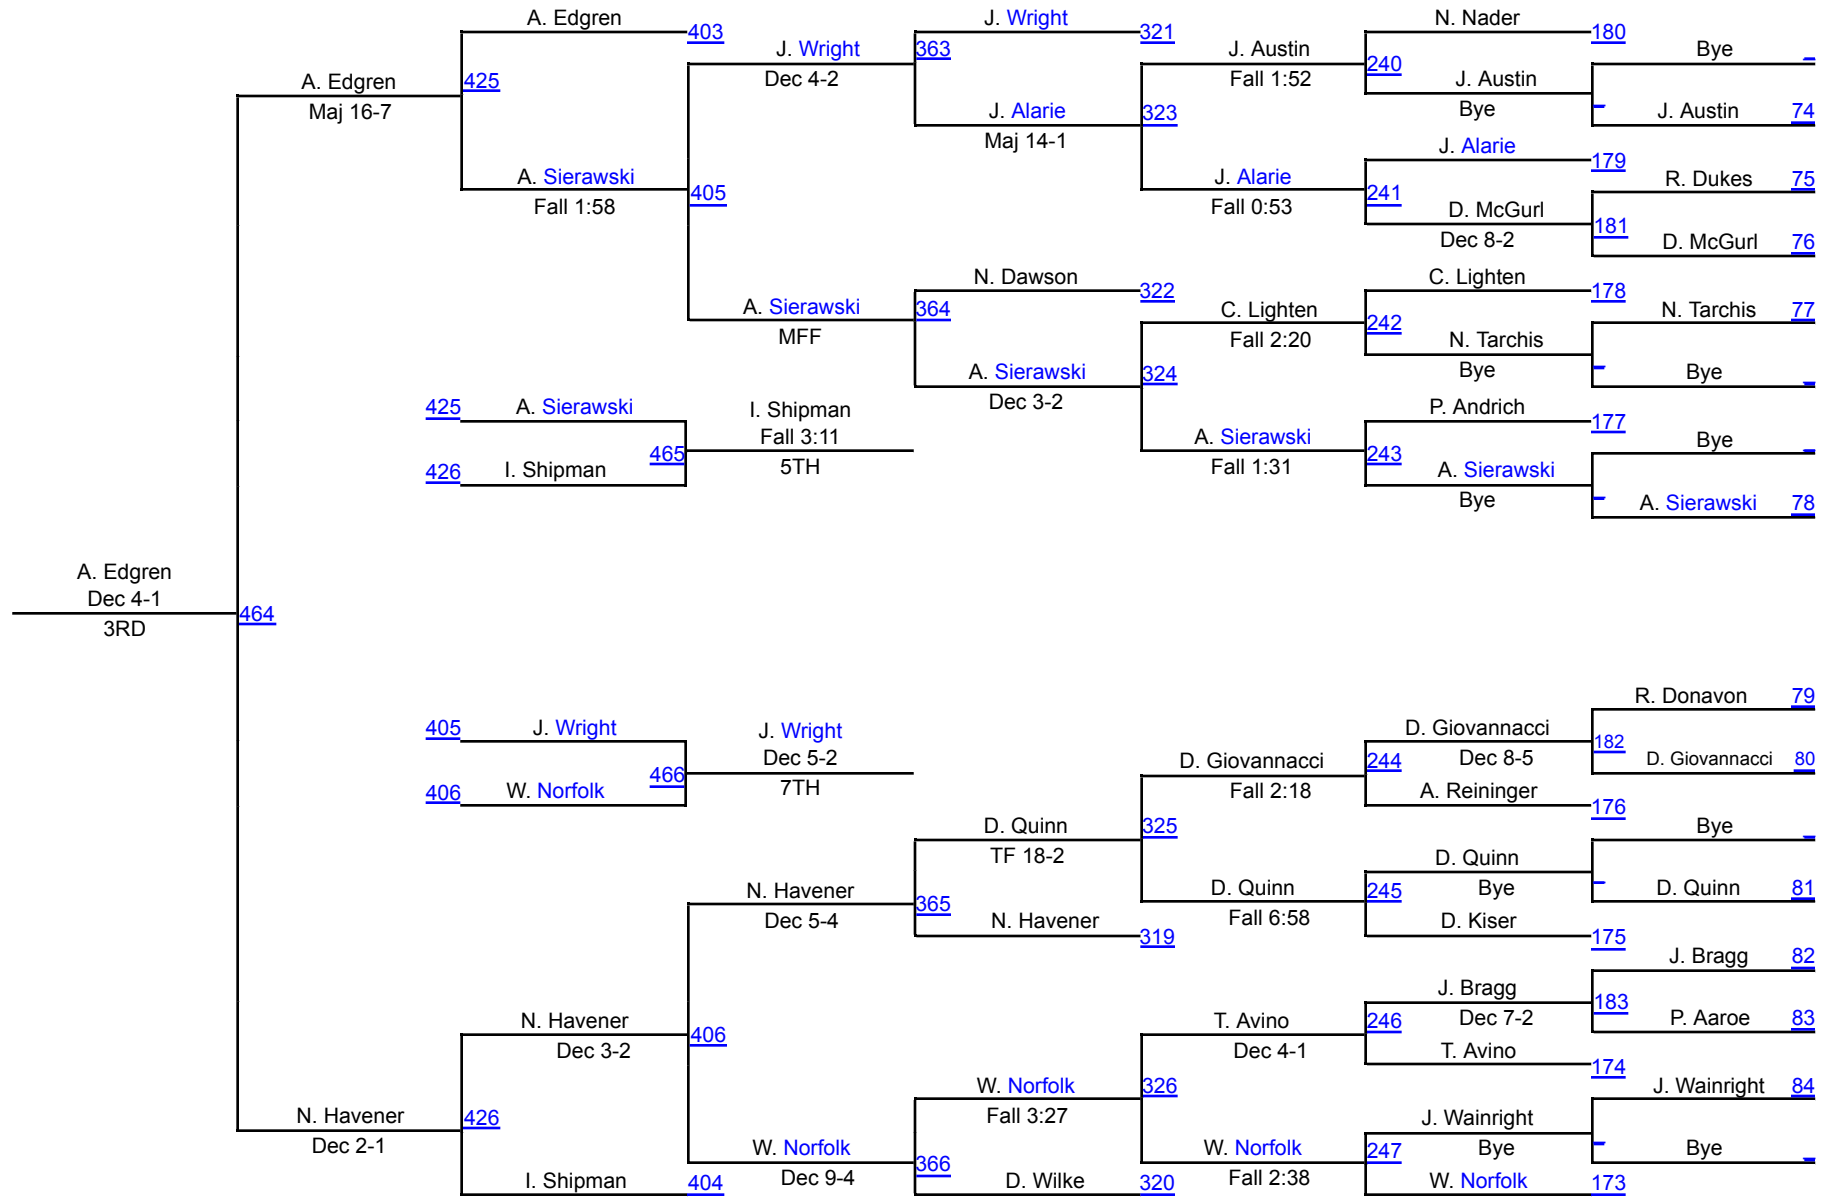

Invitational 174

Invitational 174

Messiah Petrfoes

Invitational 184

Messiah Petrfoes

Invitational 197

Messiah Petrfoes

Invitational 285

Invitational 285

Messiah Petrfoes

[my](#)

- Results
- Special Coverage
- Information
- Divisions
- Wrestlers
- Teams

Team Scores on 12/06/2014 01:21 p.m.

1. UW Whitewater	UWW	161.5
2. Wilkes	Wilk	154.0
3. Messiah	Mess	137.0
4. Baldwin Wallace	BW	133.0
5. Stevens Institute	SI	106.5
6. Mount Union	MtU	105.5
7. Ursinus	Urs	71.0
8. McDaniel	McD	62.0
9. Springfield	SC	53.0
10. West Virginia Tech	WVT	38.5
11. Gettysburg	Gett	32.5
12. Bridgewater State	BSU	20.5
13. Muhlenberg	Muhl	7.0