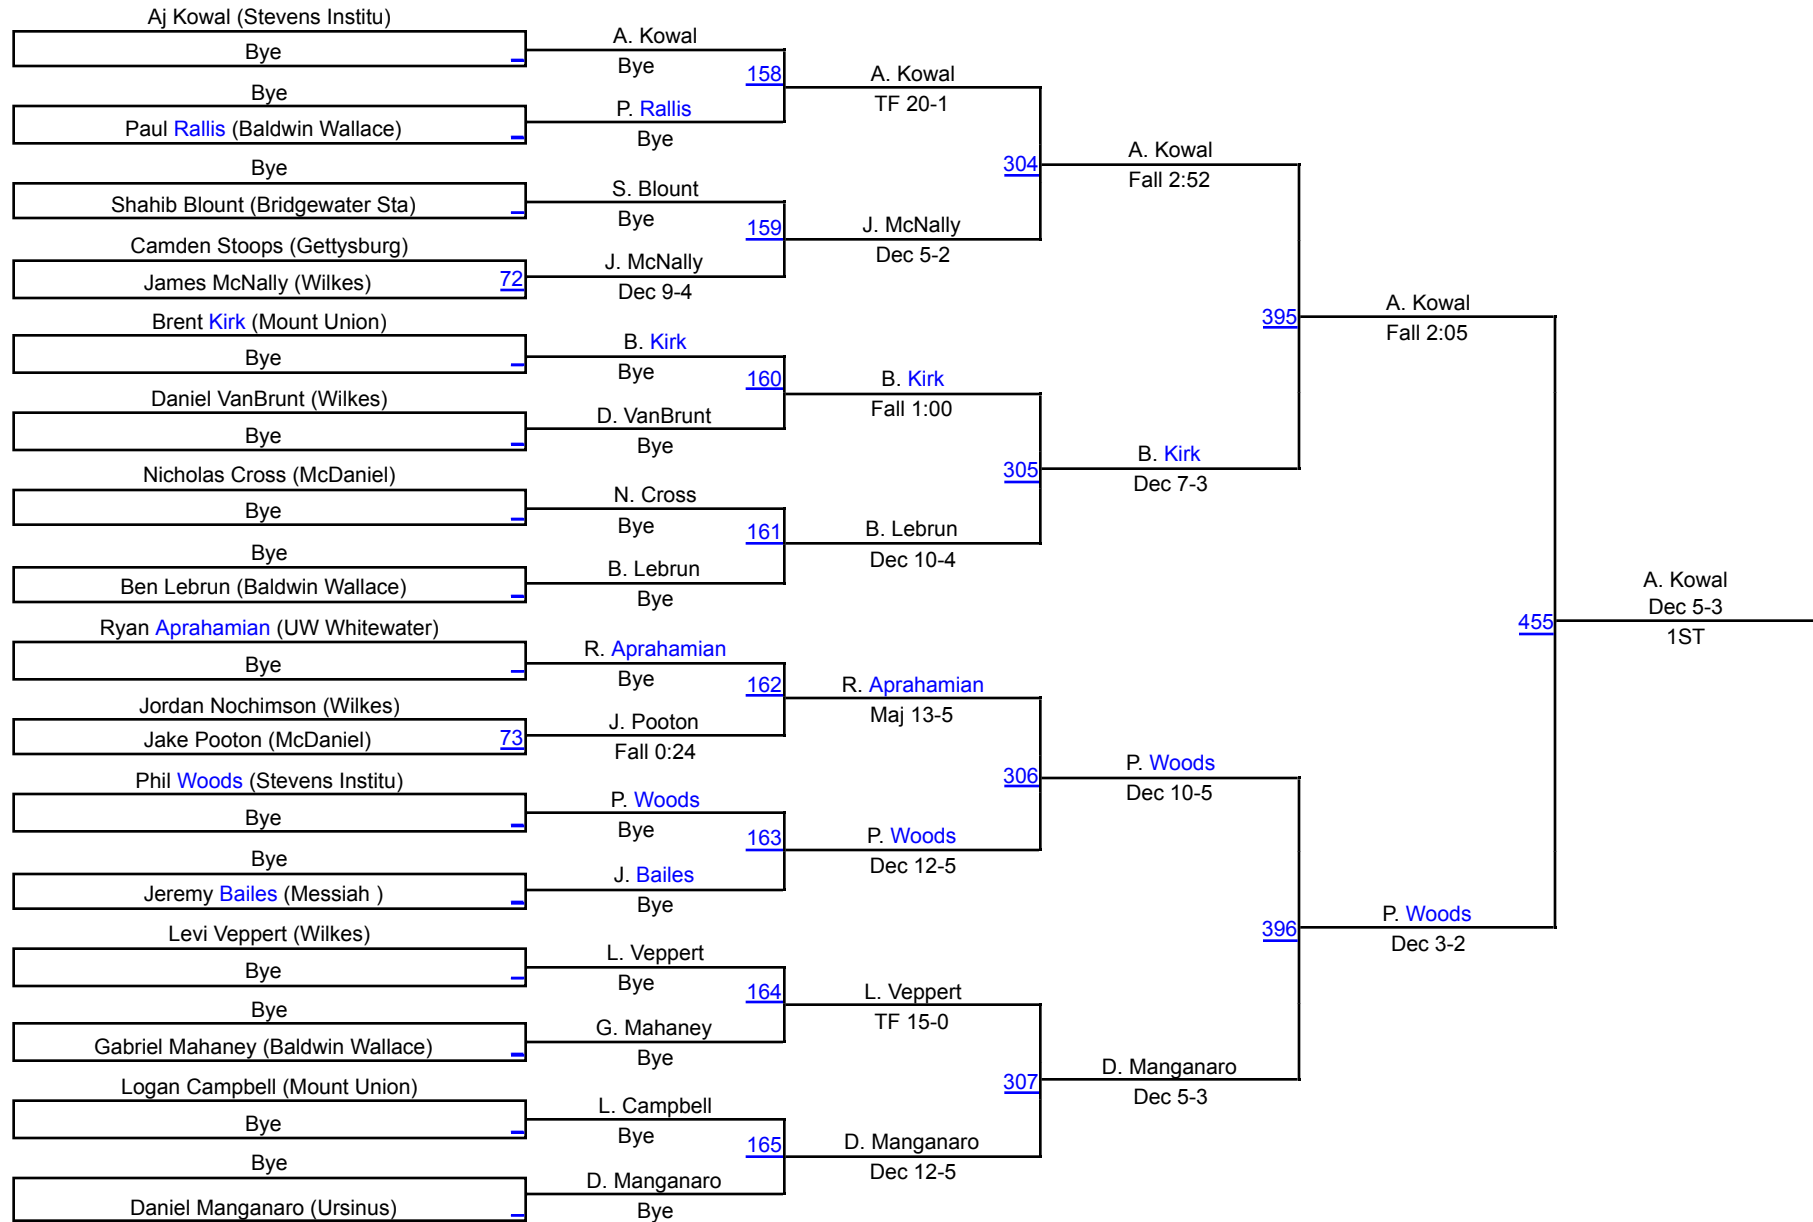

Invitational 174

Invitational 174

Messiah Petrfoes

Invitational 184

Messiah Petrfoes

Invitational 197

Messiah Petrfoes

Invitational 285

Invitational 285

Messiah Petrfoes

[my](#)

- Results
- Special Coverage
- Information
- Divisions
- Wrestlers
- Teams

Team Scores on 12/06/2014 01:21 p.m.

1. UW Whitewater	UWW	161.5
2. Wilkes	Wilk	154.0
3. Messiah	Mess	137.0
4. Baldwin Wallace	BW	133.0
5. Stevens Institute	SI	106.5
6. Mount Union	MtU	105.5
7. Ursinus	Urs	71.0
8. McDaniel	McD	62.0
9. Springfield	SC	53.0
10. West Virginia Tech	WVT	38.5
11. Gettysburg	Gett	32.5
12. Bridgewater State	BSU	20.5
13. Muhlenberg	Muhl	7.0