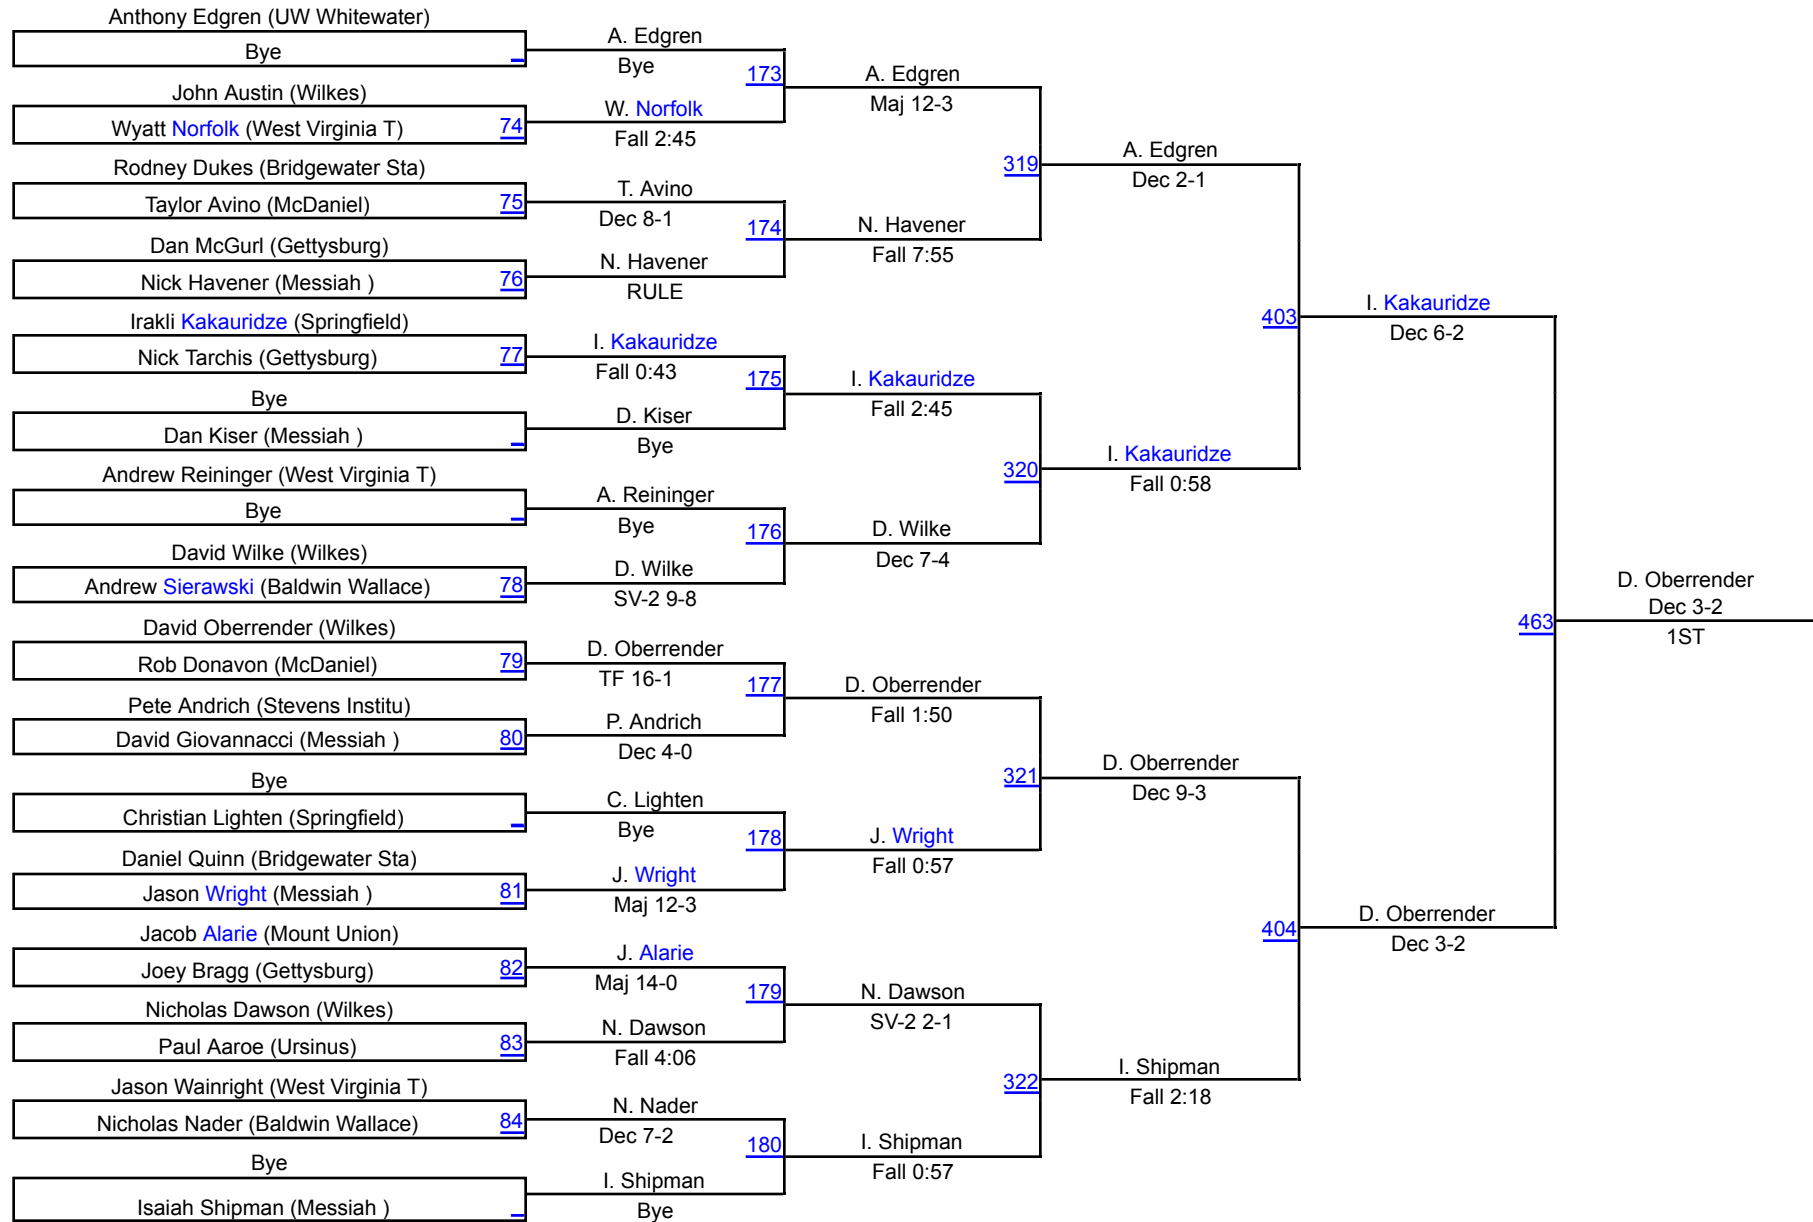

Invitational 174

Invitational 174

Messiah Petrfoes

Invitational 184

Messiah Petrfoes

Invitational 197

Messiah Petrfoes

Invitational 285

Invitational 285

Messiah Petrfoes

[my](#)

- Results
- Special Coverage
- Information
- Divisions
- Wrestlers
- Teams

Team Scores on 12/06/2014 01:21 p.m.

1. UW Whitewater	UWW	161.5
2. Wilkes	Wilk	154.0
3. Messiah	Mess	137.0
4. Baldwin Wallace	BW	133.0
5. Stevens Institute	SI	106.5
6. Mount Union	MtU	105.5
7. Ursinus	Urs	71.0
8. McDaniel	McD	62.0
9. Springfield	SC	53.0
10. West Virginia Tech	WVT	38.5
11. Gettysburg	Gett	32.5
12. Bridgewater State	BSU	20.5
13. Muhlenberg	Muhl	7.0