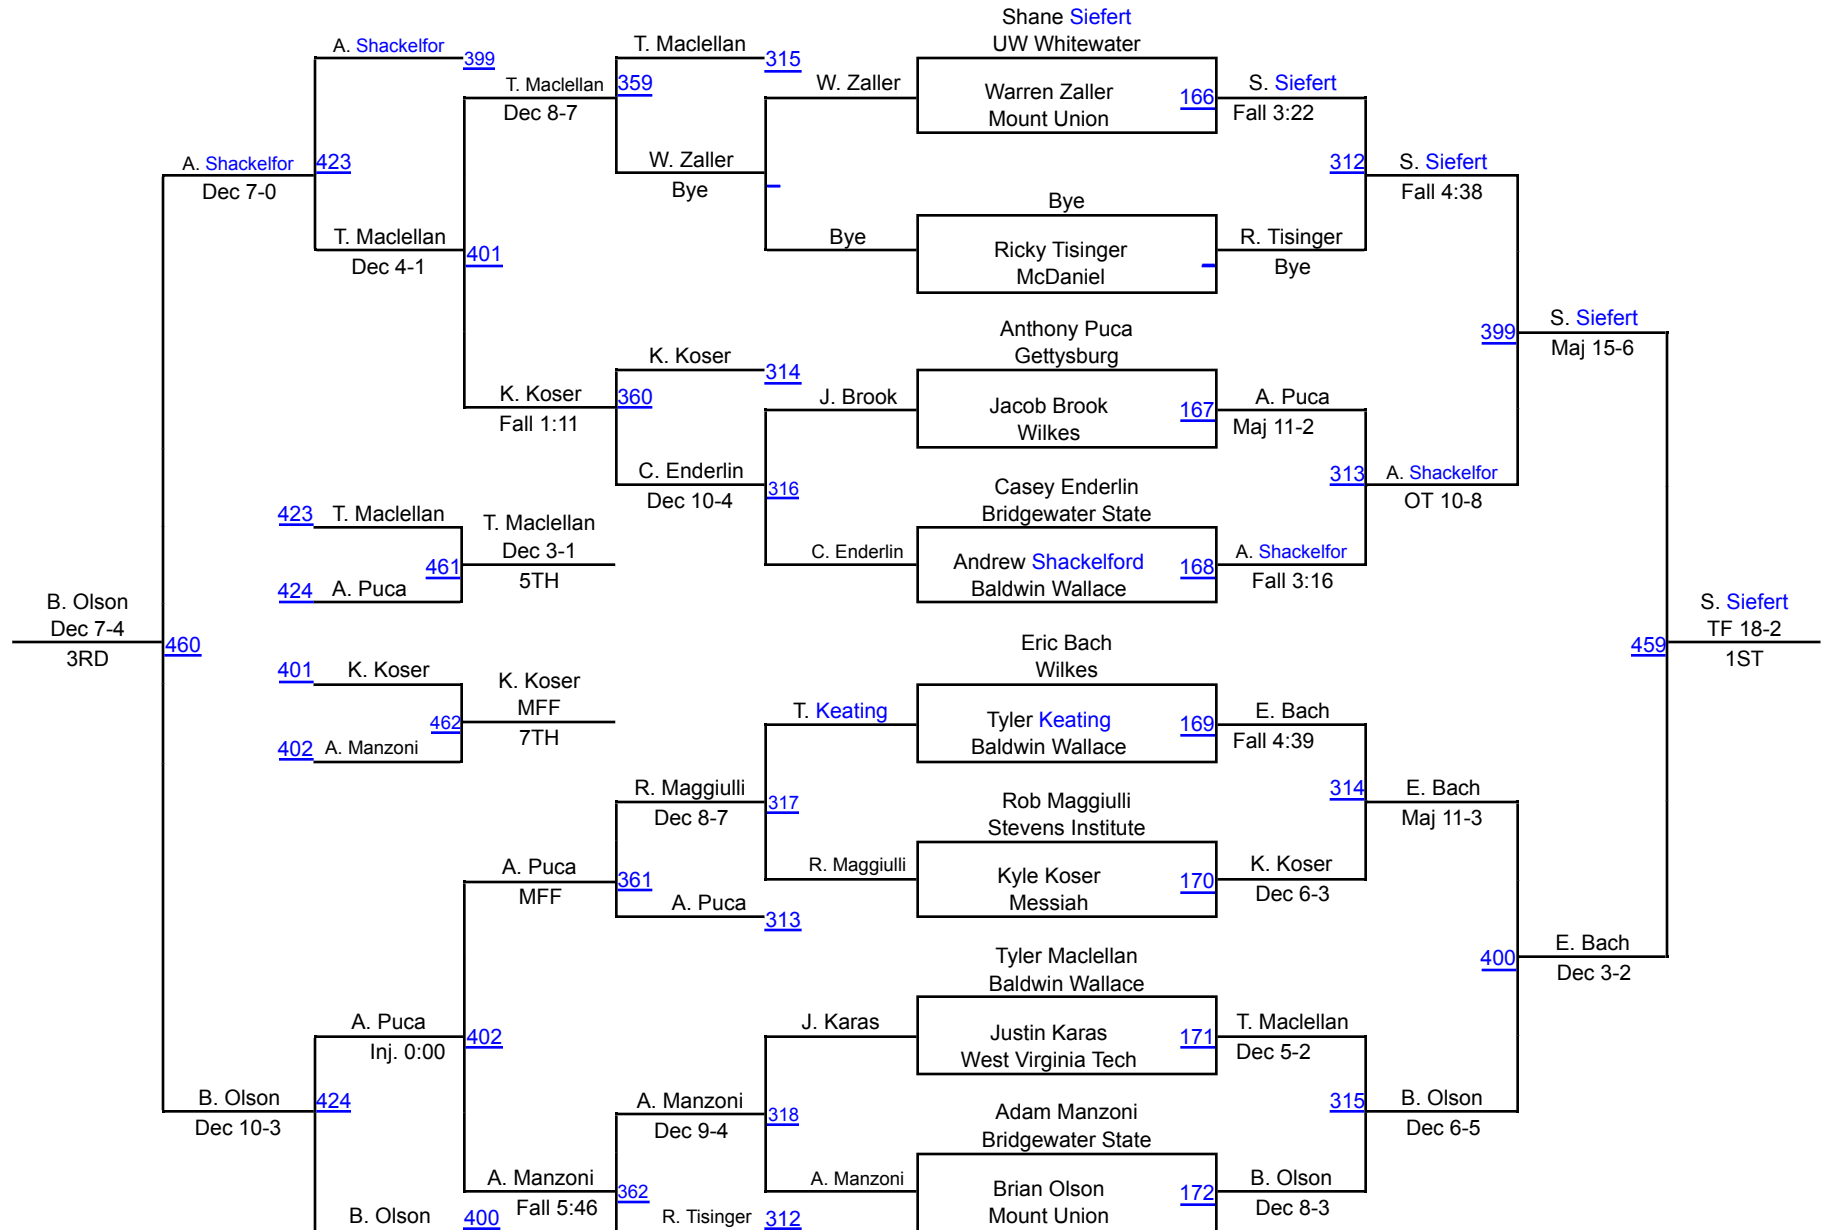

Invitational 174

Invitational 174

Messiah Petrfoes

Invitational 184

Messiah Petrfoes

Invitational 197

Messiah Petrfoes

Invitational 285

Invitational 285

Messiah Petrfoes

[my](#)

- Results
- Special Coverage
- Information
- Divisions
- Wrestlers
- Teams

Team Scores on 12/06/2014 01:21 p.m.

1. UW Whitewater	UWW	161.5
2. Wilkes	Wilk	154.0
3. Messiah	Mess	137.0
4. Baldwin Wallace	BW	133.0
5. Stevens Institute	SI	106.5
6. Mount Union	MtU	105.5
7. Ursinus	Urs	71.0
8. McDaniel	McD	62.0
9. Springfield	SC	53.0
10. West Virginia Tech	WVT	38.5
11. Gettysburg	Gett	32.5
12. Bridgewater State	BSU	20.5
13. Muhlenberg	Muhl	7.0