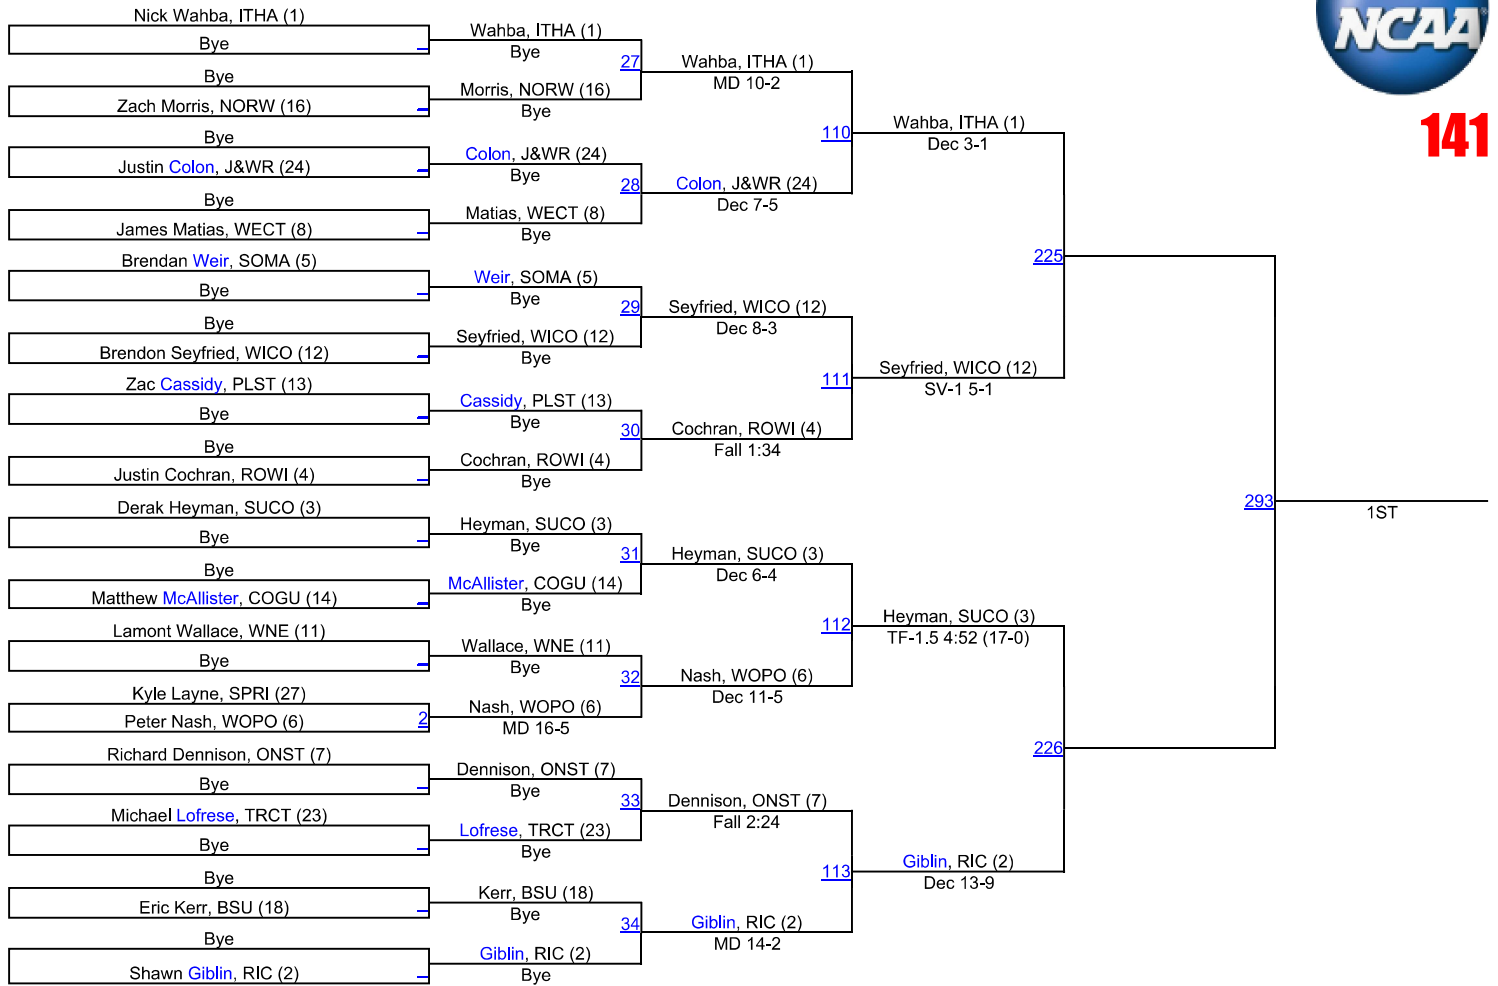

# NCAA DIII Regional - Northeast

133

# NCAA DIII Regional - Northeast

141