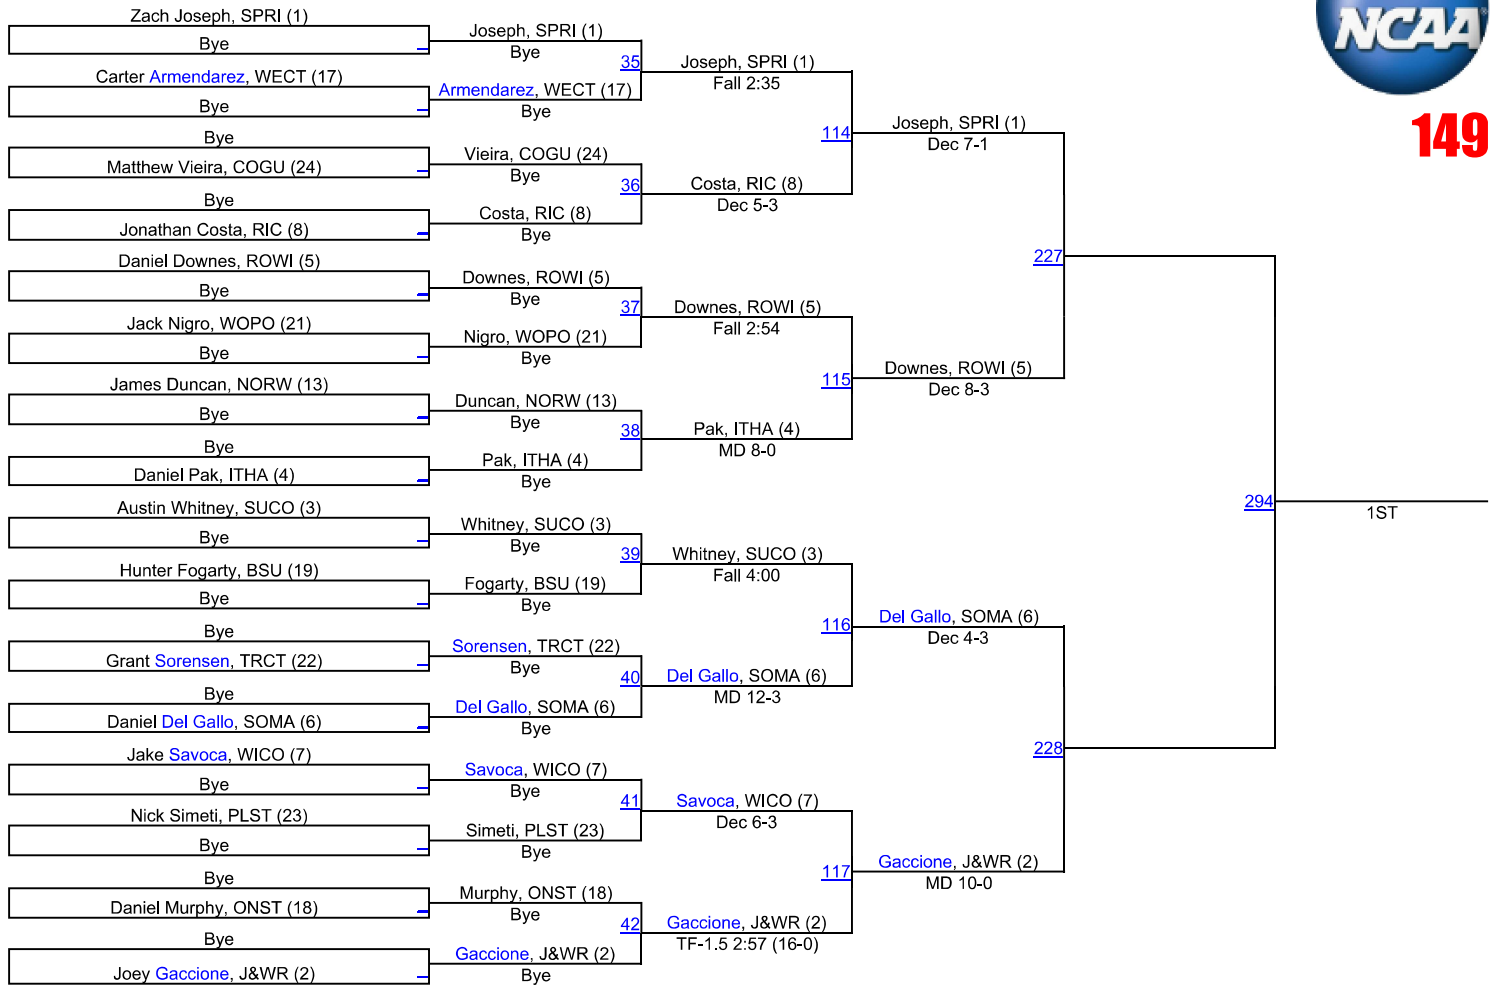

NCAA DIII Regional - Northeast

149