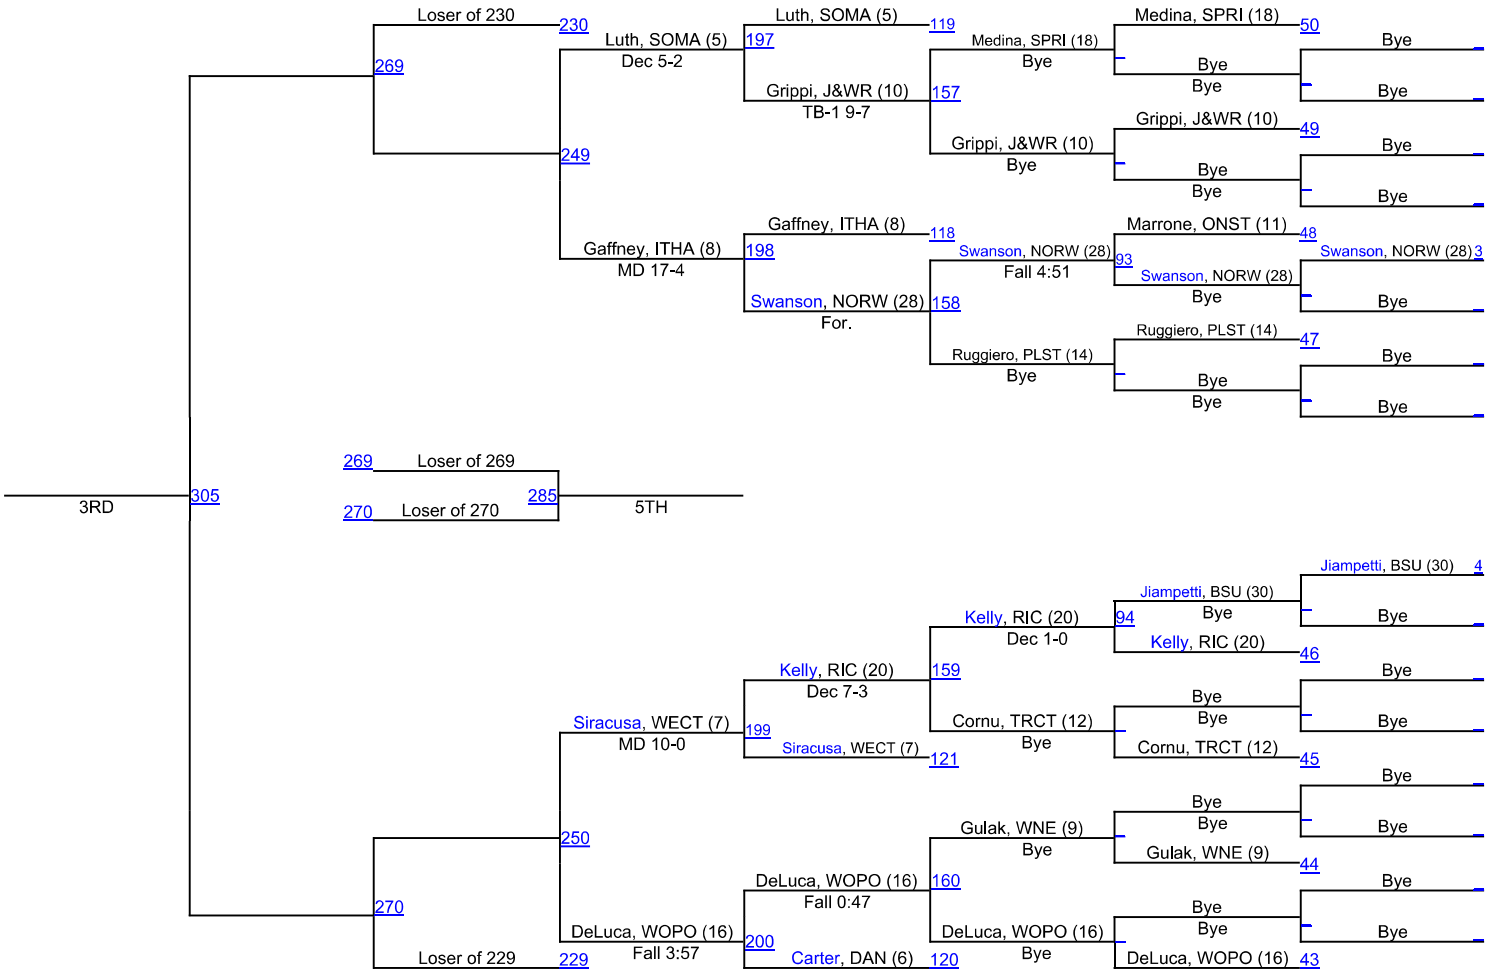

# NCAA DIII Regional - Northeast

149

# NCAA DIII Regional - Northeast

157