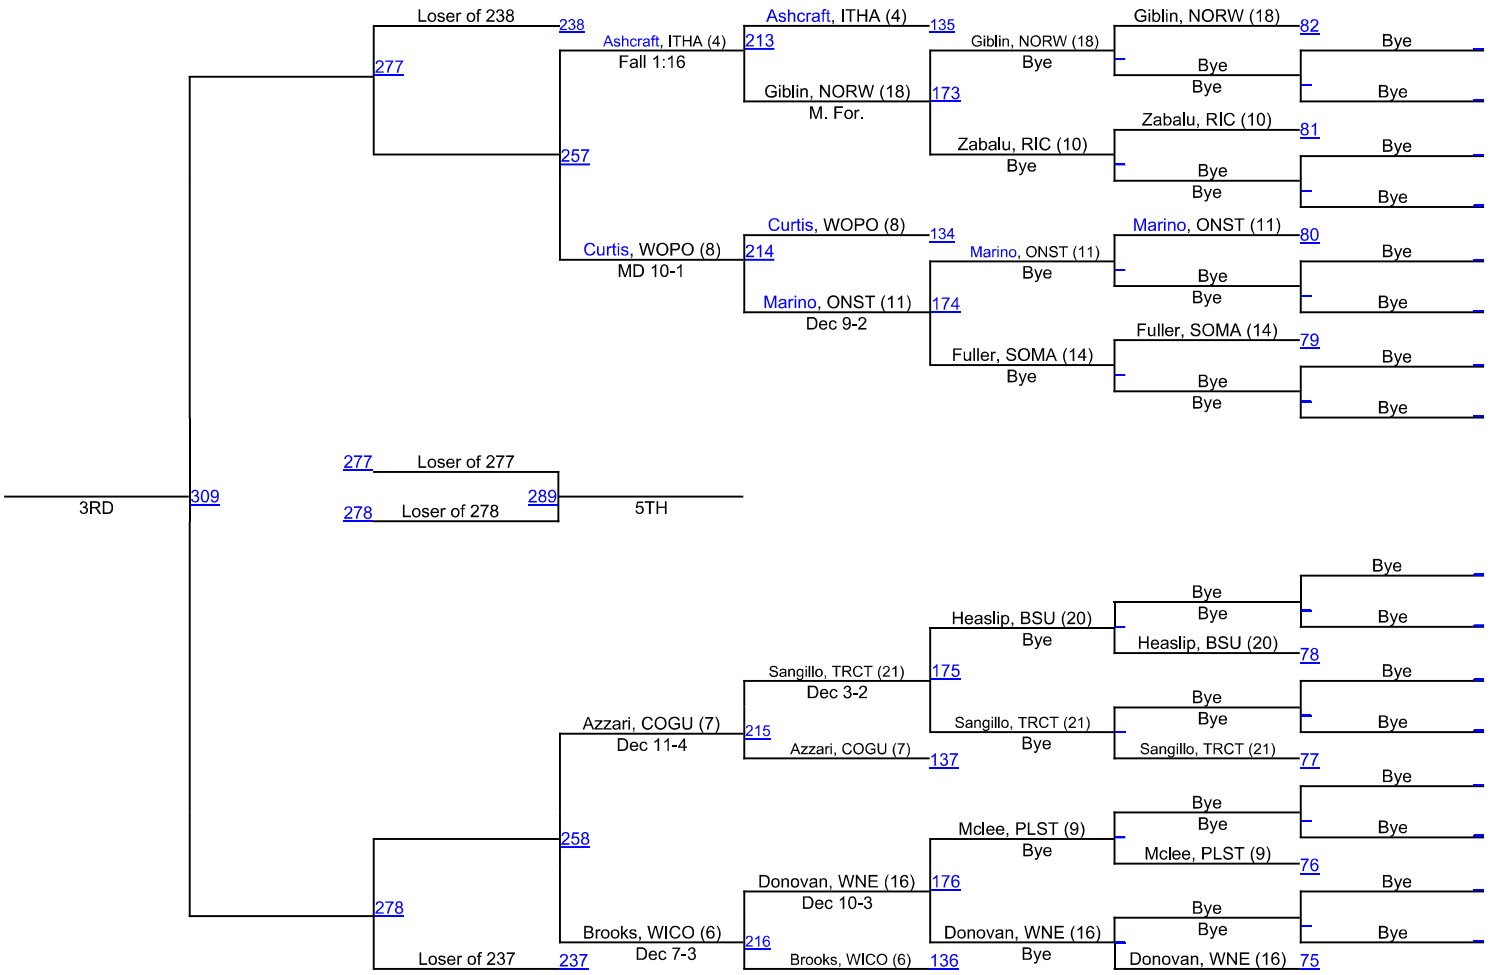

# NCAA DIII Regional - Northeast

184

# NCAA DIII Regional - Northeast

197