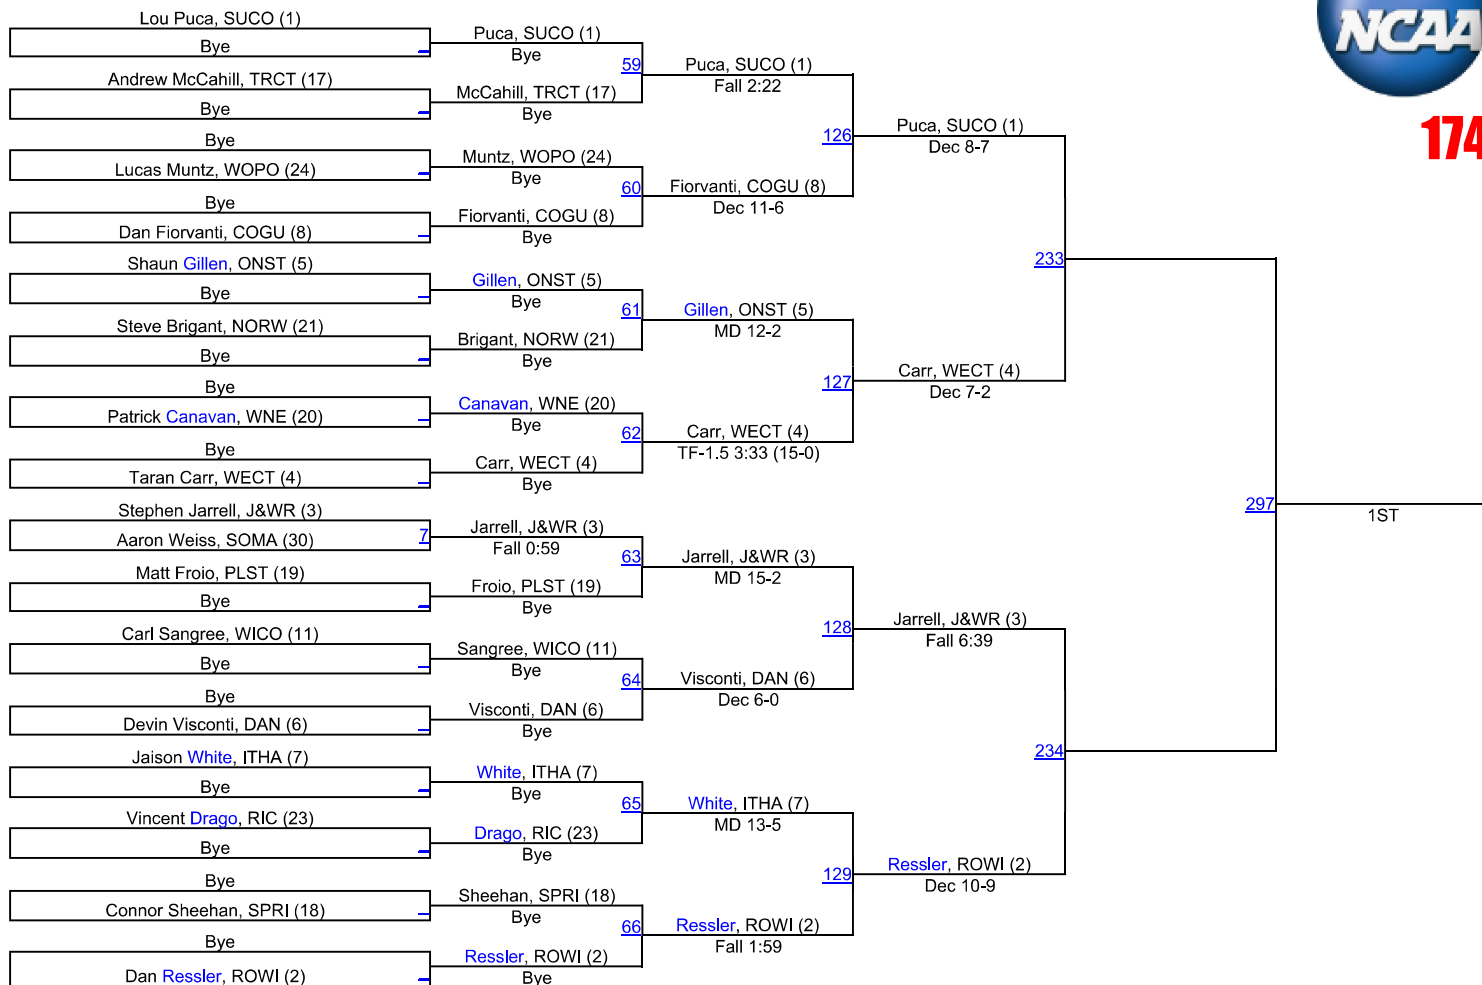

NCAA DIII Regional - Northeast

174