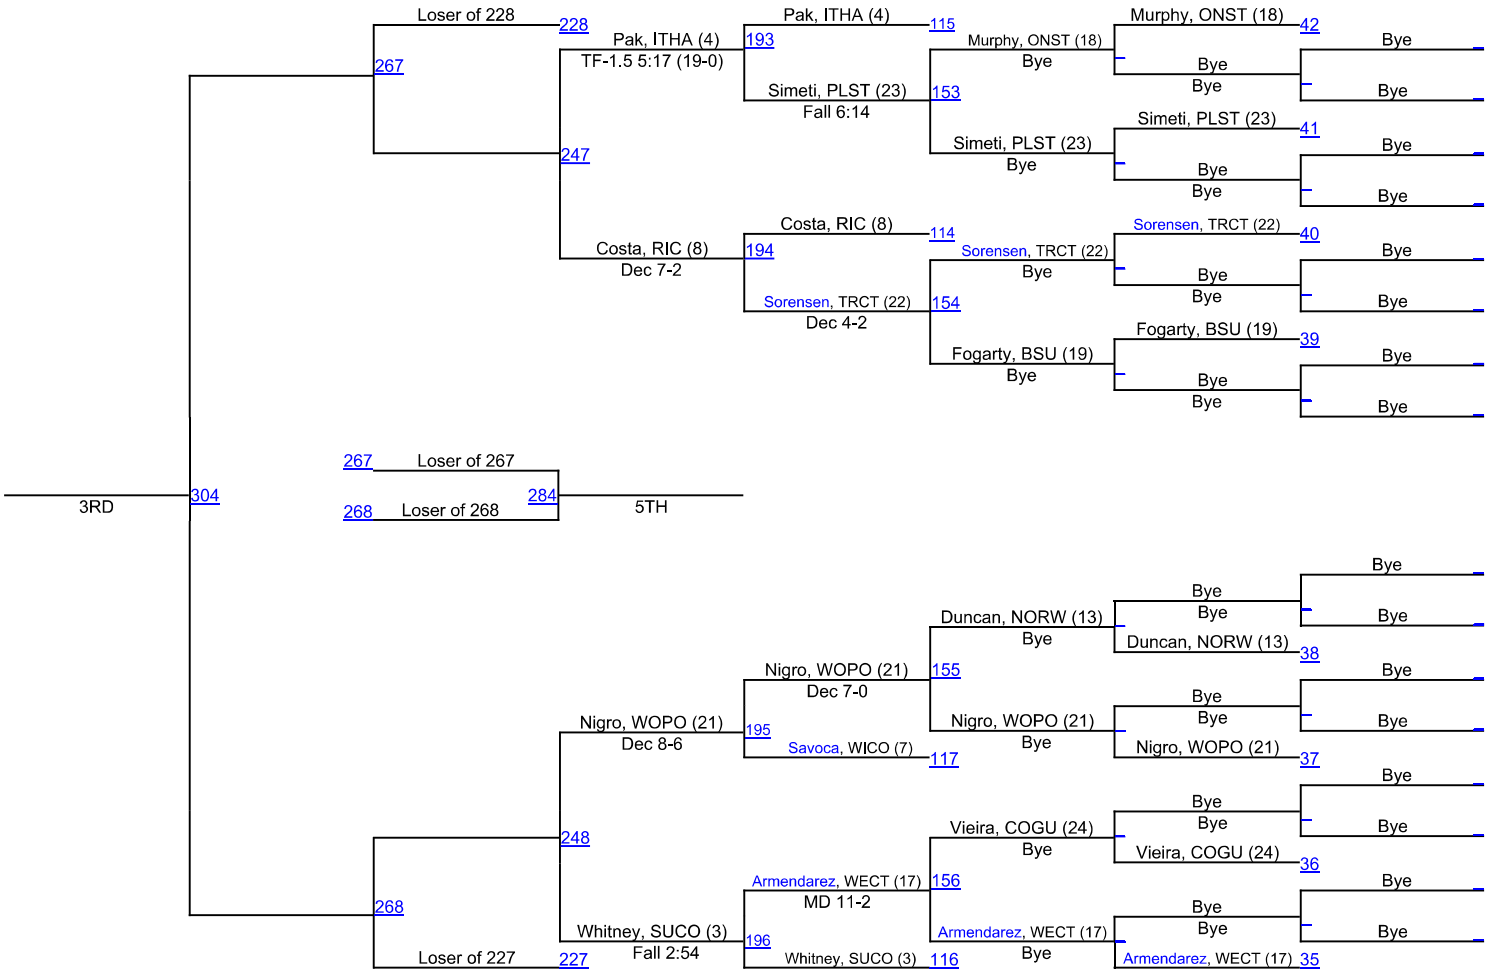

# NCAA DIII Regional - Northeast

133

# NCAA DIII Regional - Northeast

141

# NCAA DIII Regional - Northeast

149