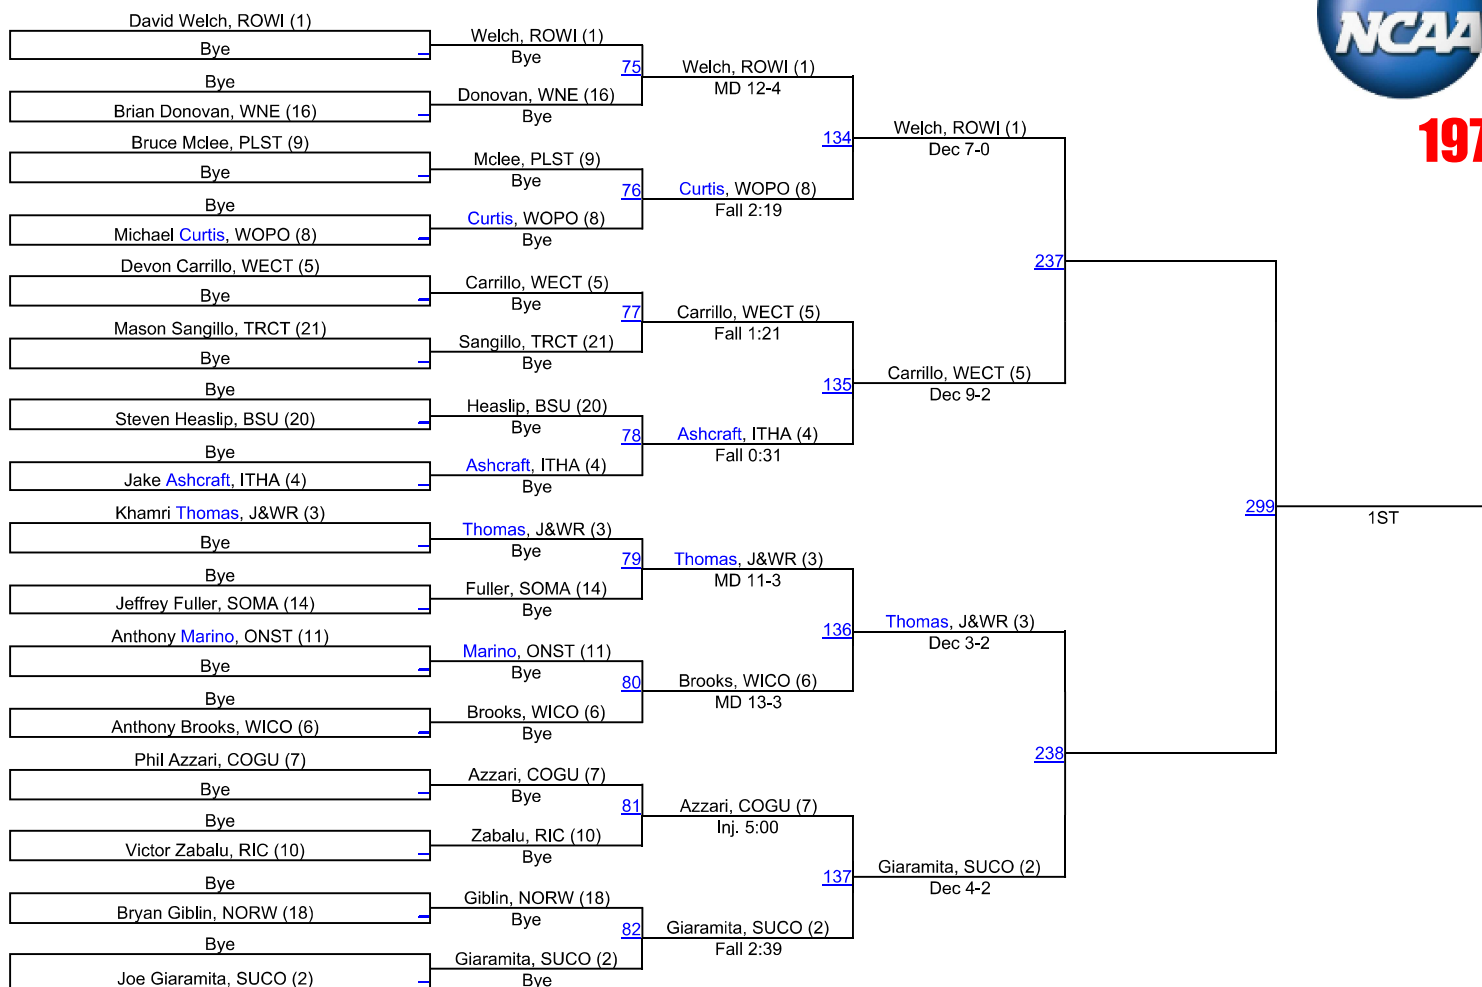

# NCAA DIII Regional - Northeast

197