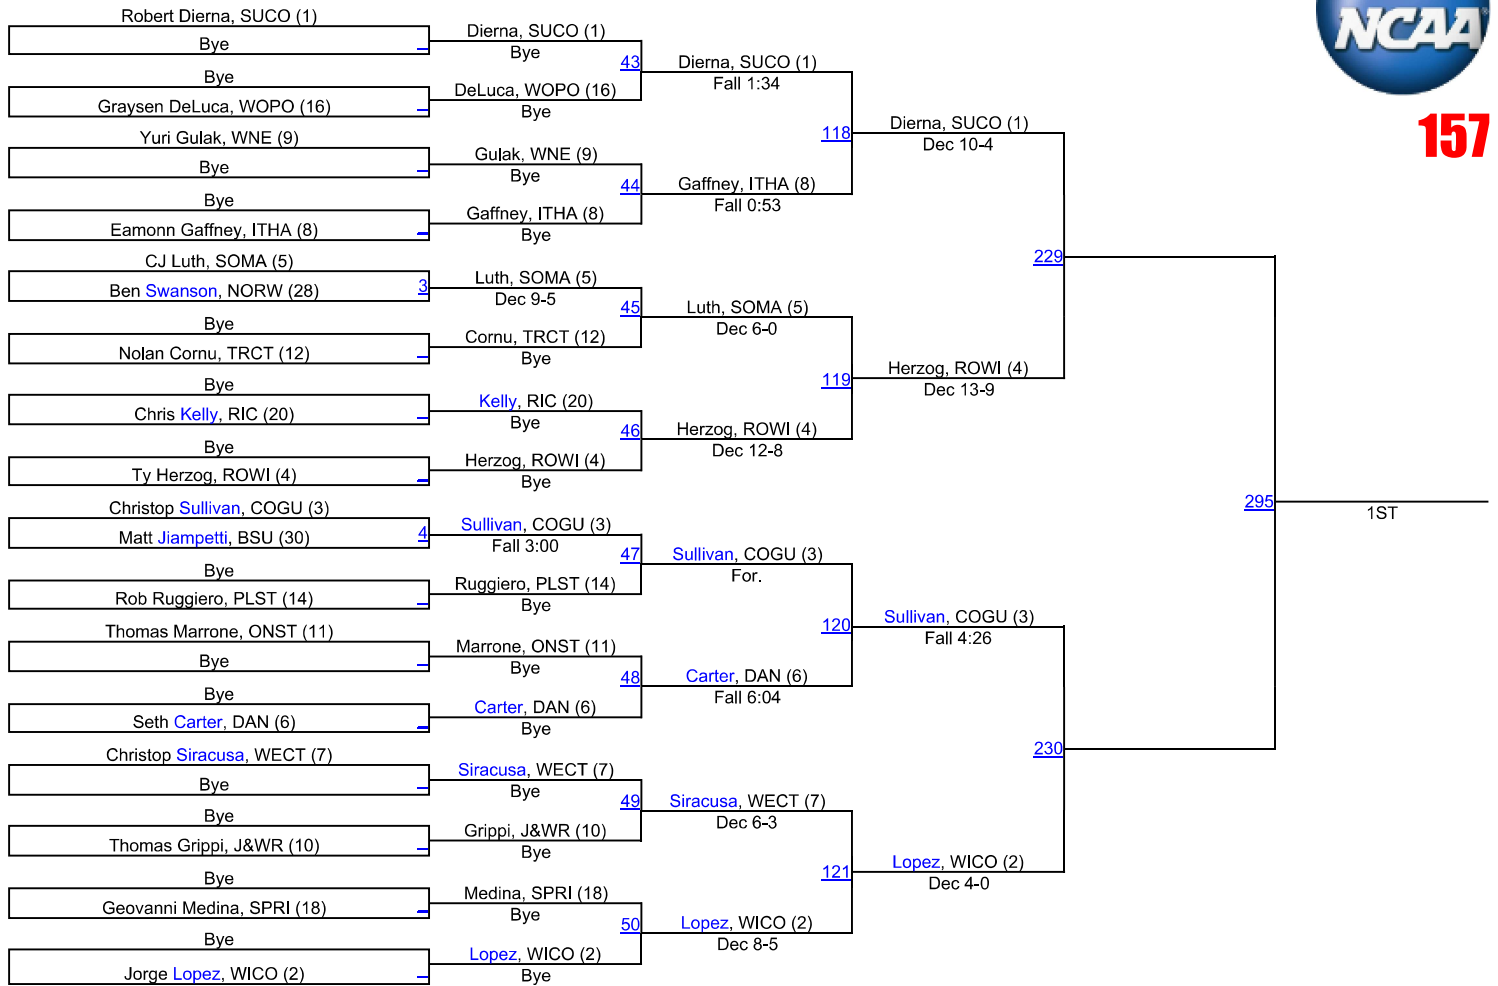

# NCAA DIII Regional - Northeast

149

# NCAA DIII Regional - Northeast

157