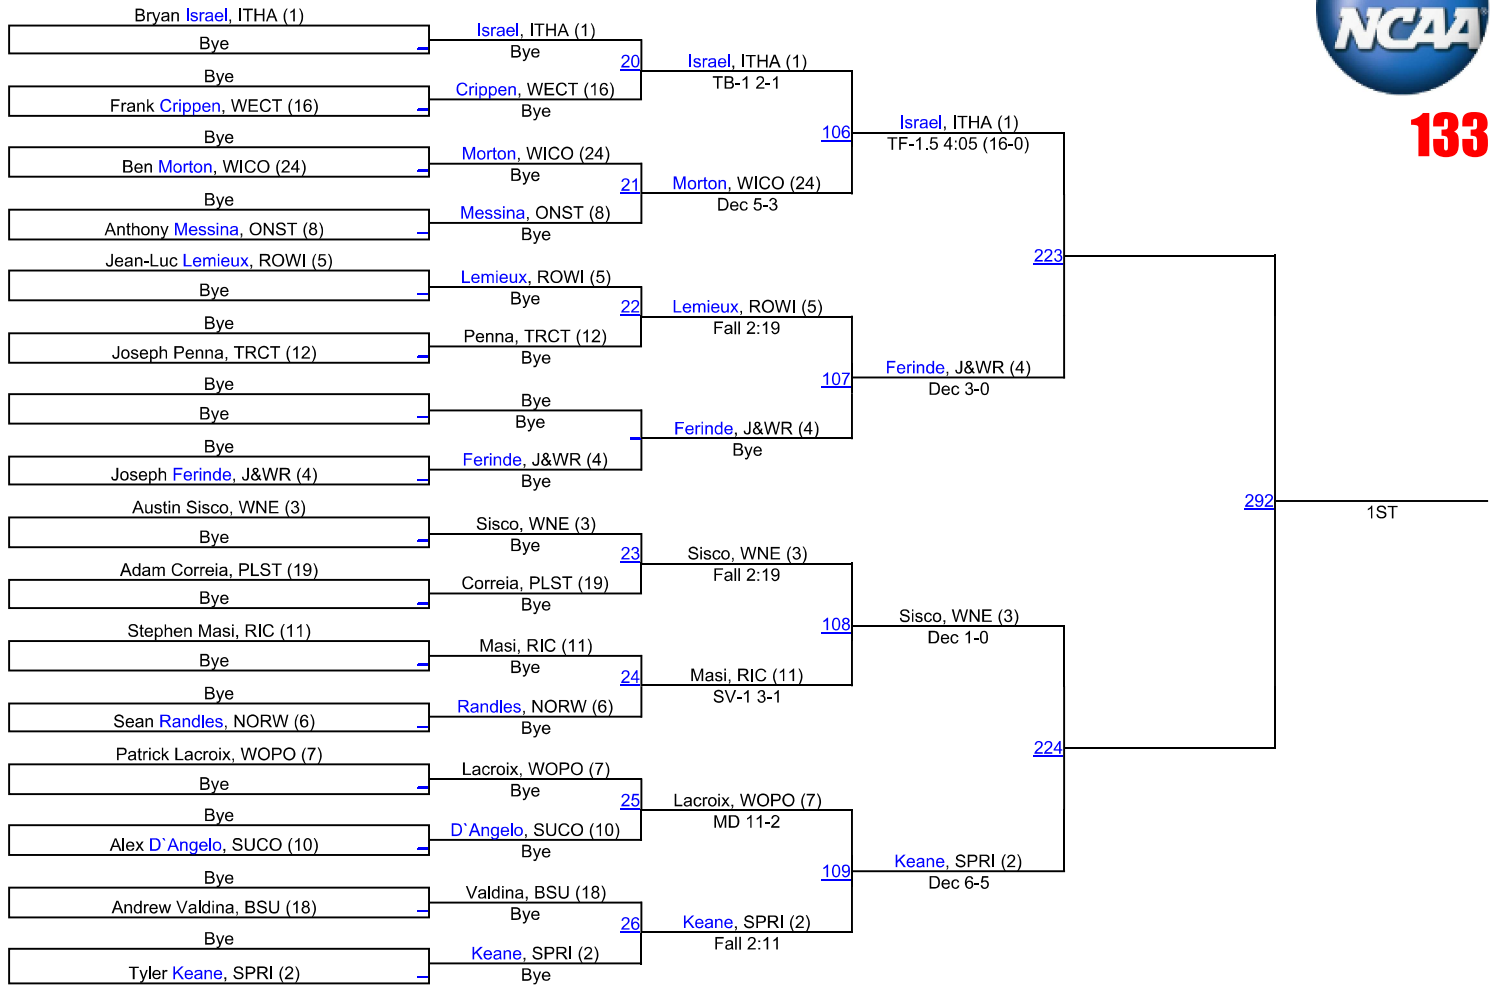

# NCAA DIII Regional - Northeast

133

# NCAA DIII Regional - Northeast

141