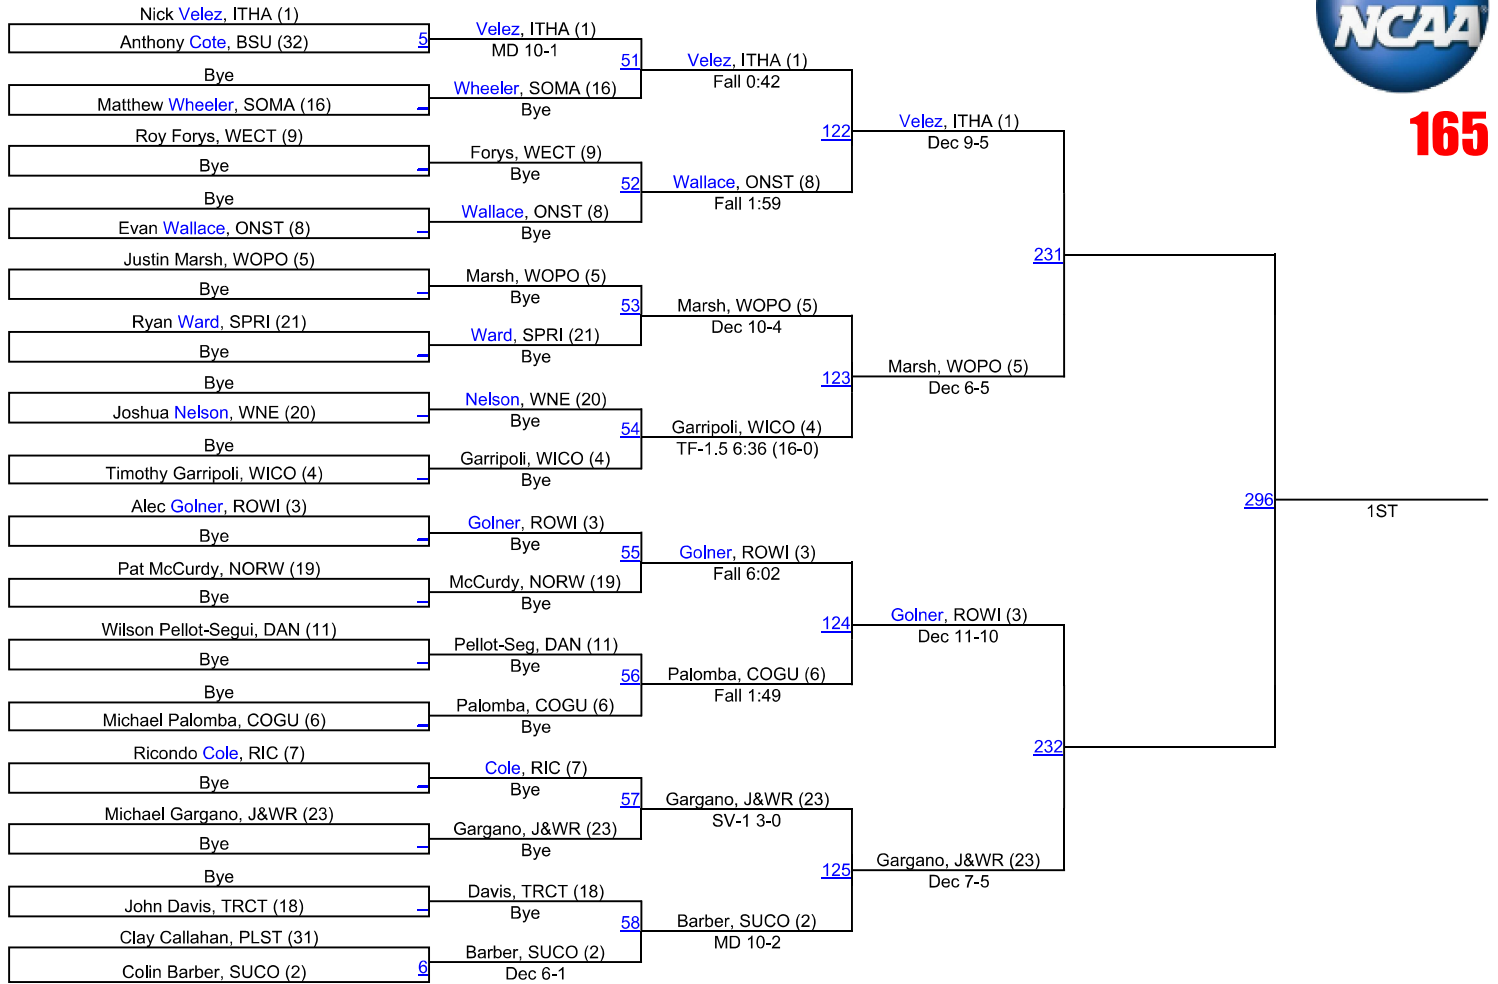

NCAA DIII Regional - Northeast

165