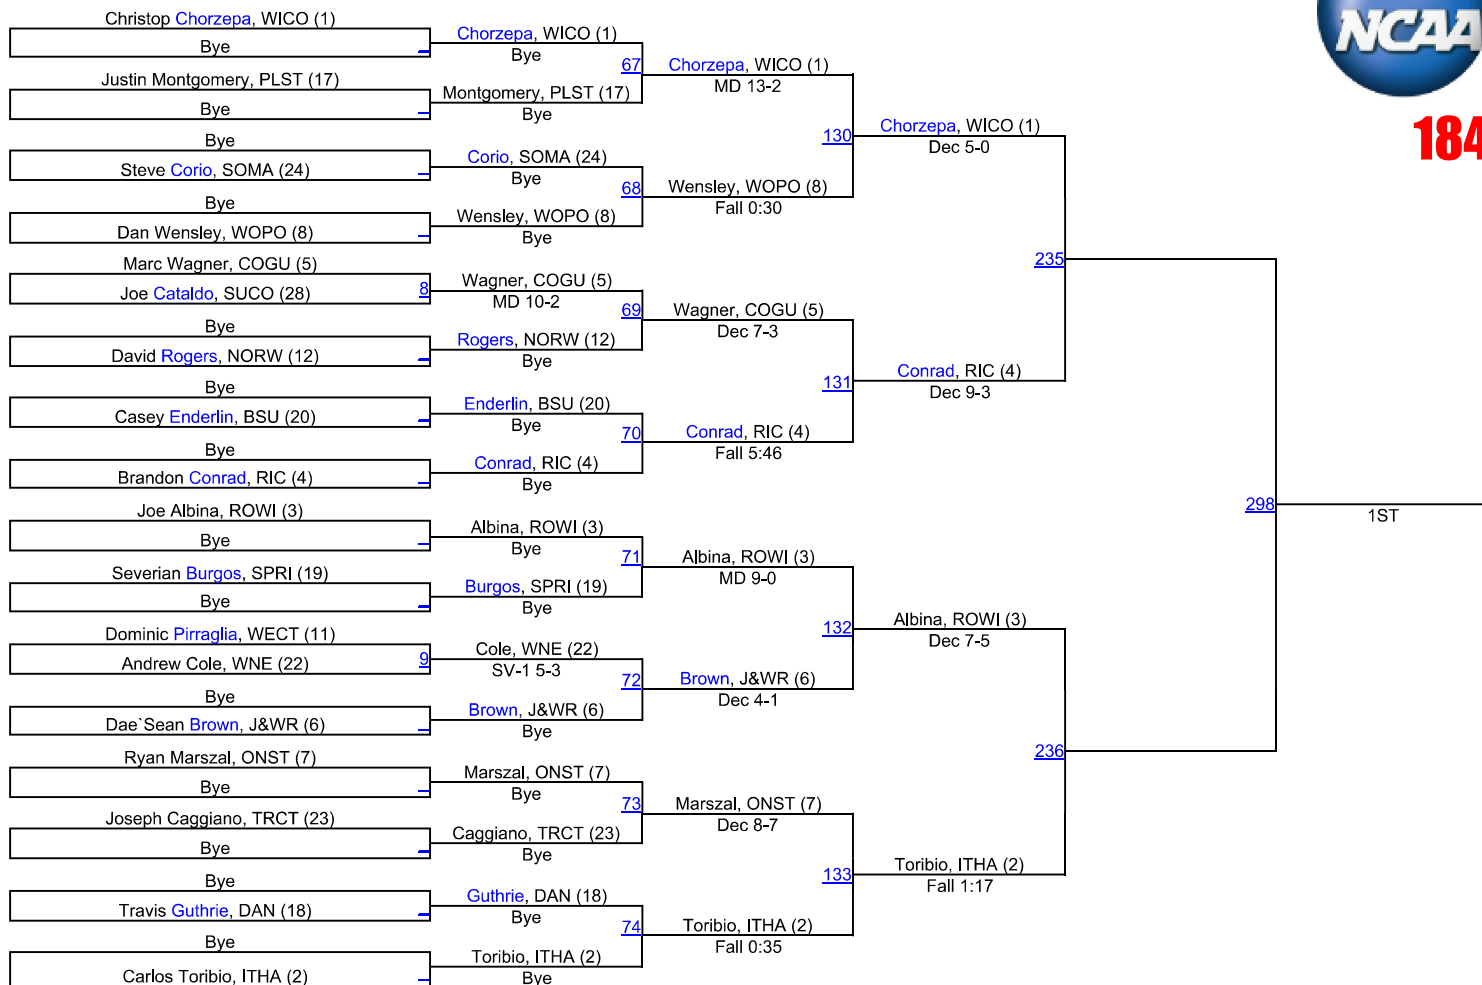

NCAA DIII Regional - Northeast

184