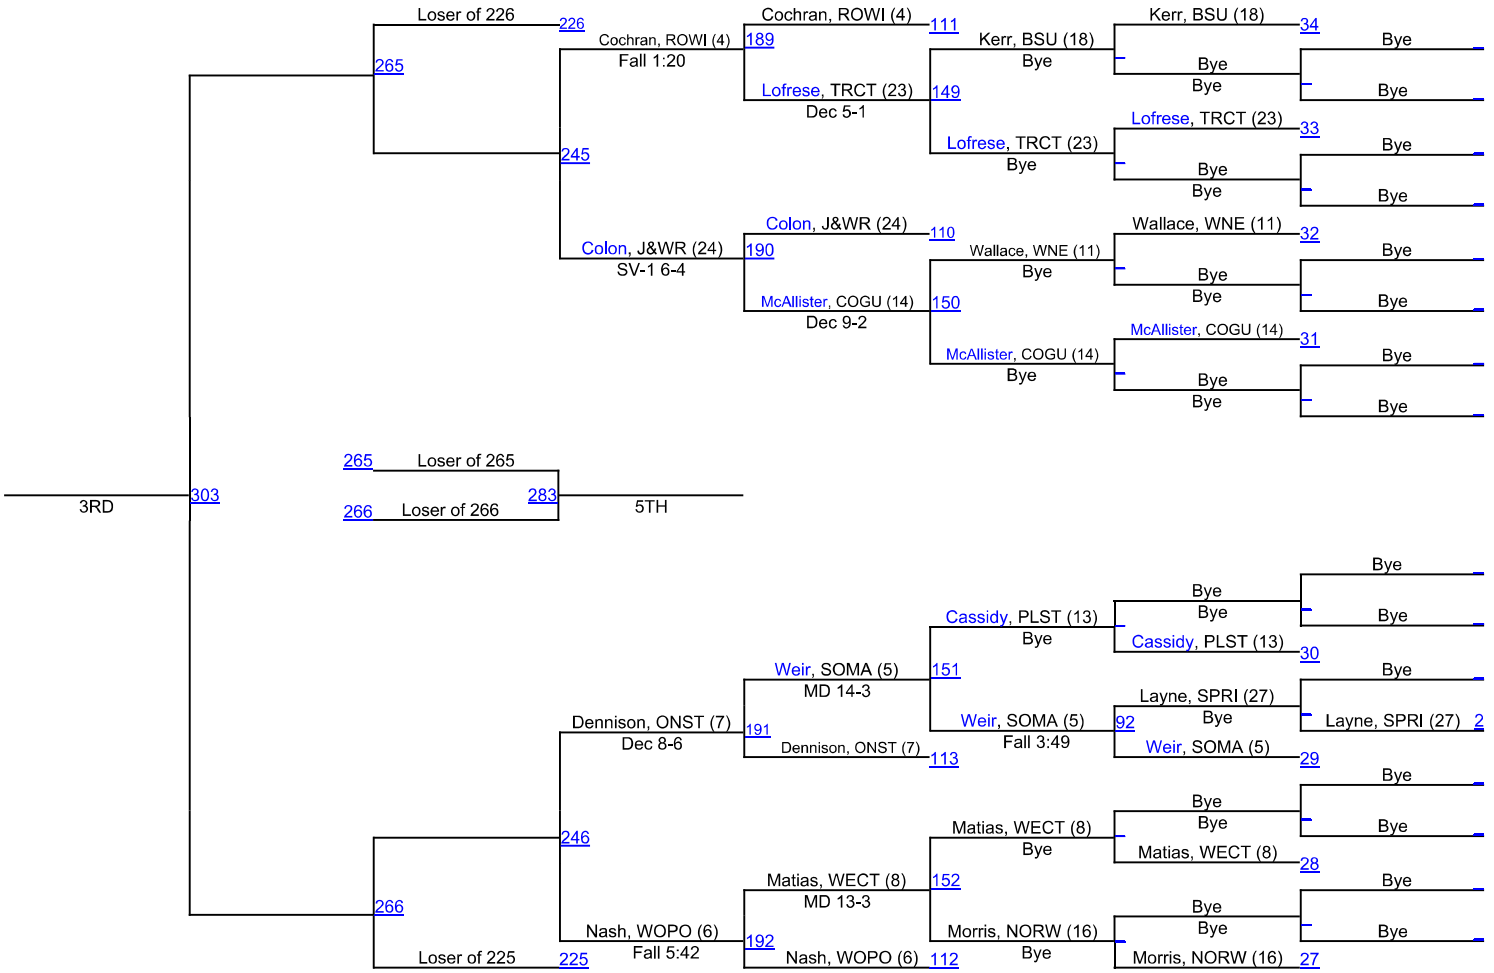

# NCAA DIII Regional - Northeast

133

# NCAA DIII Regional - Northeast

141