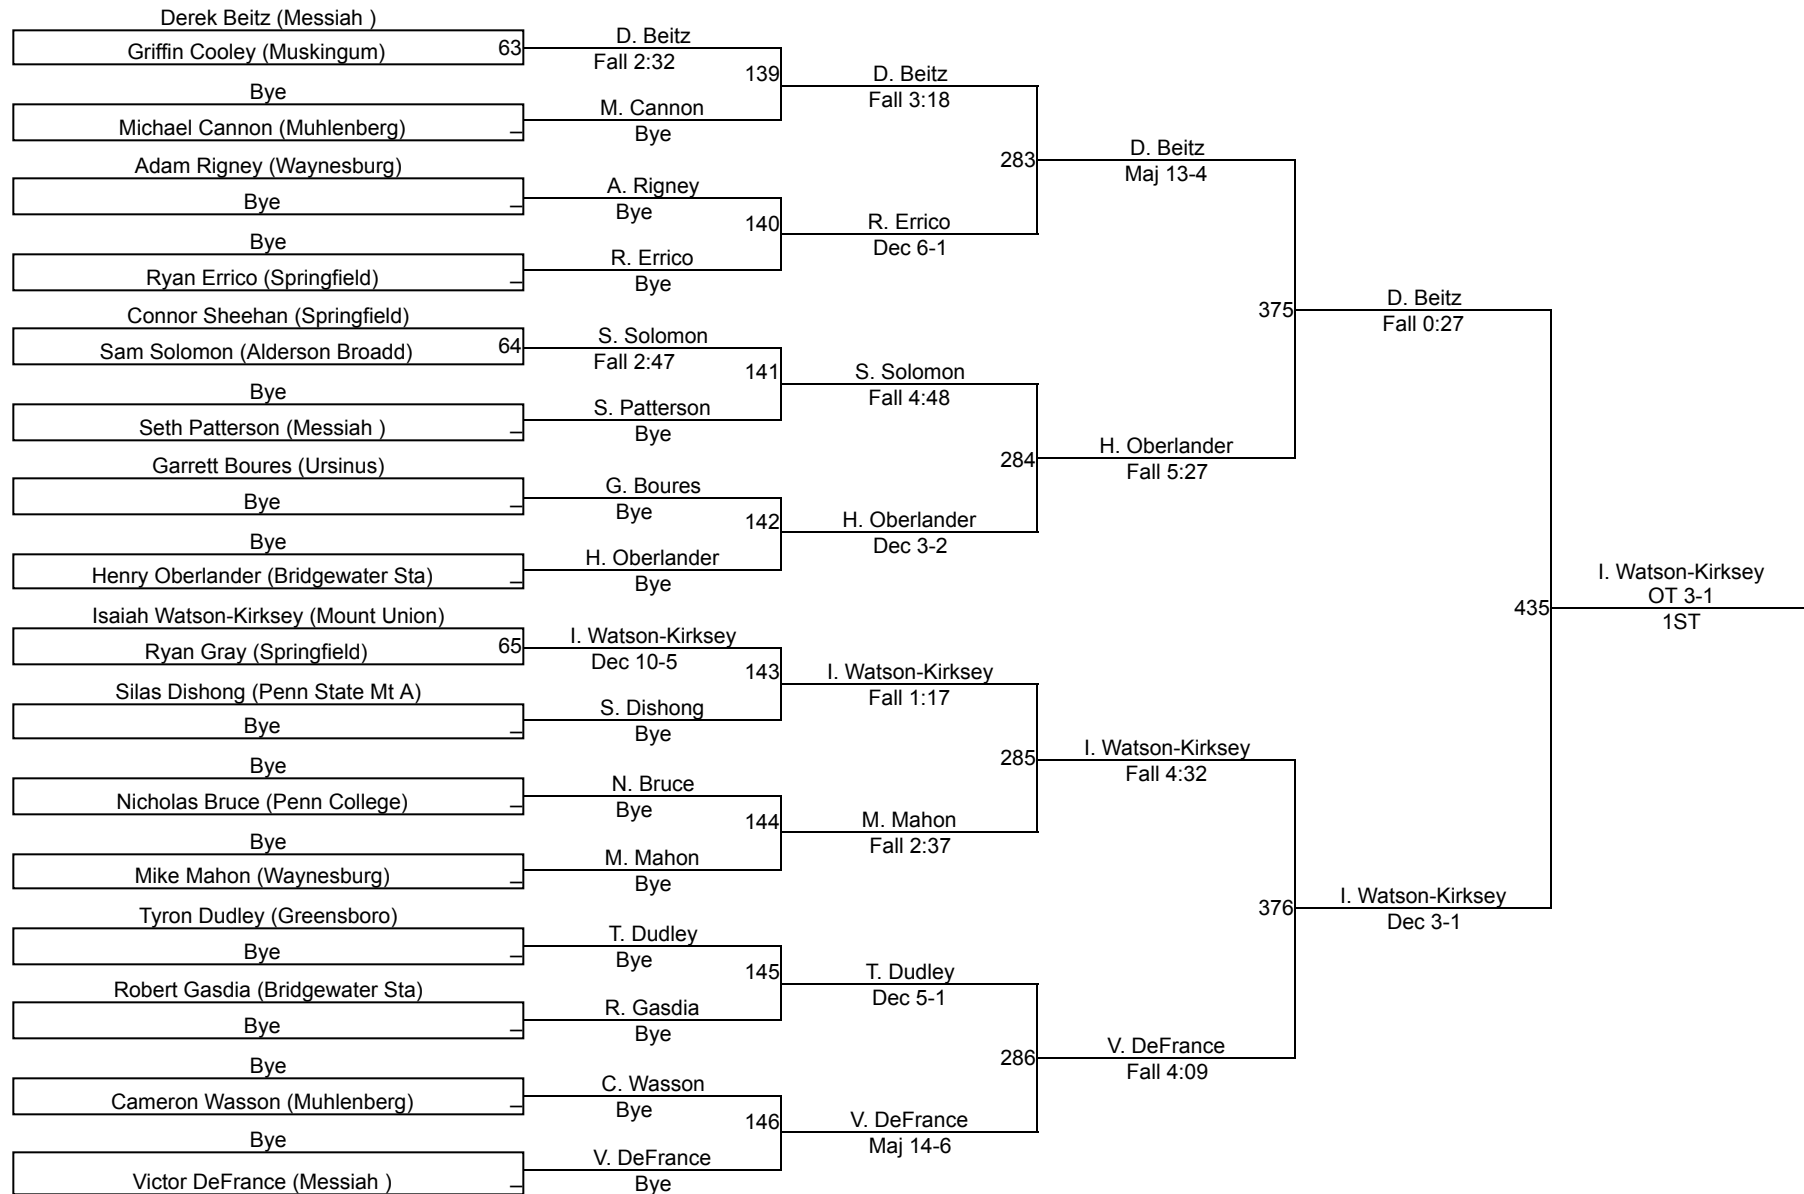

Invitational 165

Messiah Petrofes Invitational

Invitational 174

Invitational 174

Messiah Petrofes Invitational

Invitational 184

Invitational 184

Messiah Petrofes Invitational

Invitational 197

Invitational 197

Messiah Petrofes Invitational

Invitational 285

Invitational 285

Team Scores on 12/02/2017 01:19 p.m.

	Team	Abbr	Score
1.	Messiah	Mess	202.0
2.	Mount Union	MtU	193.0
3.	Waynesburg	WAYN	127.0
4.	Gettysburg	Gett	117.0
5.	Muhlenberg	Muhl	97.5
6.	Springfield	SC	83.5
7.	Alderson Broaddus	AB	76.5
8.	Muskingum	MUSK	63.0
9.	Ursinus	Urs	61.0
10.	West Virginia Tech	WVT	42.0
11.	Thaddeus Stevens	Thad	29.5
12.	Bridgewater State	BSU	28.0
13.	Penn College	PC	22.0
14.	Greensboro	Gree	10.5
15.	Penn State Mt Alto	PSMA	0.0