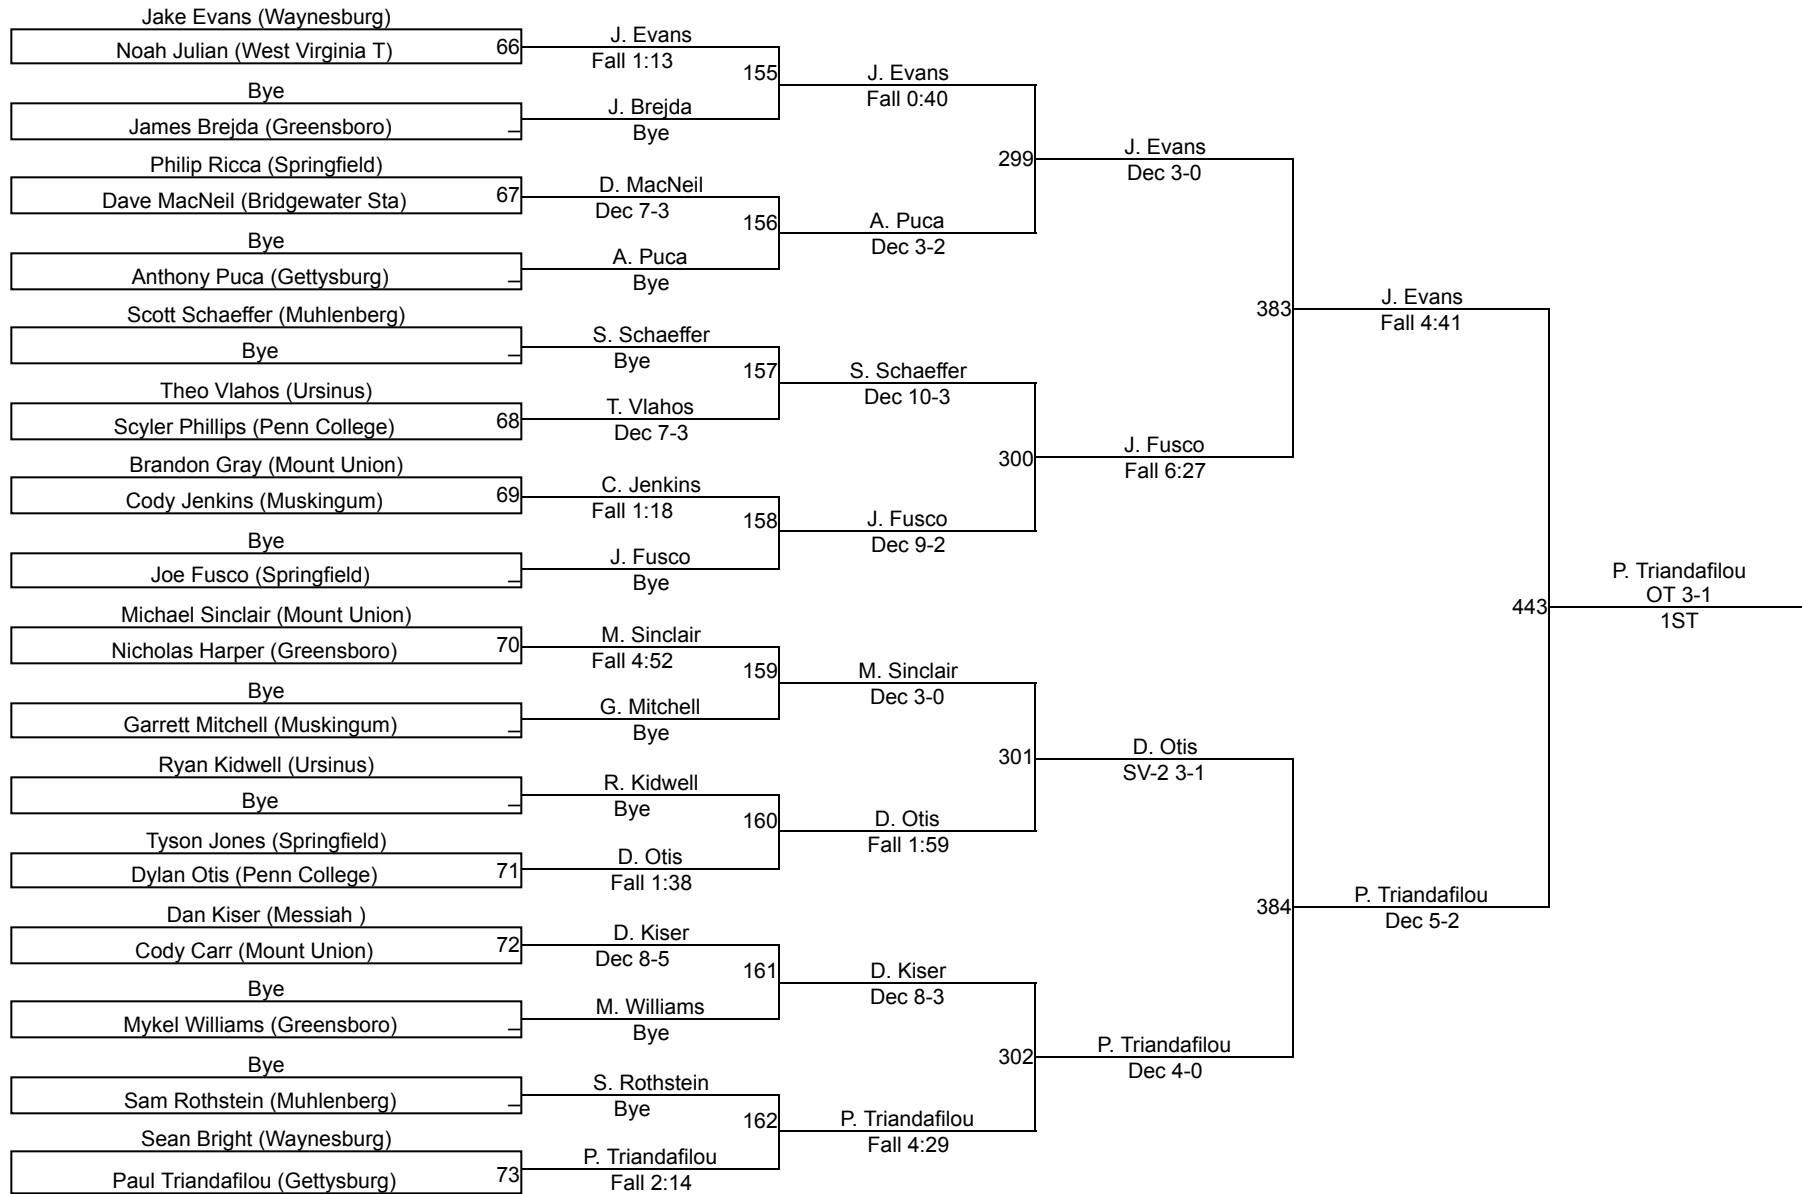

Messiah Petrofes Invitational

Invitational 125

Invitational 125

Messiah Petrofes Invitational

Invitational 133

Messiah Petrofes Invitational

Invitational 141

Invitational 141

Messiah Petrofes Invitational

Invitational 149

Invitational 149

Messiah Petrofes Invitational

Invitational 157

Invitational 157

Messiah Petrofes Invitational

Invitational 165

Invitational 165

Messiah Petrofes Invitational

Invitational 174

Invitational 174

Messiah Petrofes Invitational

Invitational 184

Invitational 184

Messiah Petrofes Invitational

Invitational 197

Invitational 197

Messiah Petrofes Invitational

Invitational 285

Invitational 285

Team Scores on 12/02/2017 01:19 p.m.

	Team	Abbr	Score
1.	Messiah	Mess	202.0
2.	Mount Union	MtU	193.0
3.	Waynesburg	WAYN	127.0
4.	Gettysburg	Gett	117.0
5.	Muhlenberg	Muhl	97.5
6.	Springfield	SC	83.5
7.	Alderson Broaddus	AB	76.5
8.	Muskingum	MUSK	63.0
9.	Ursinus	Urs	61.0
10.	West Virginia Tech	WVT	42.0
11.	Thaddeus Stevens	Thad	29.5
12.	Bridgewater State	BSU	28.0
13.	Penn College	PC	22.0
14.	Greensboro	Gree	10.5
15.	Penn State Mt Alto	PSMA	0.0