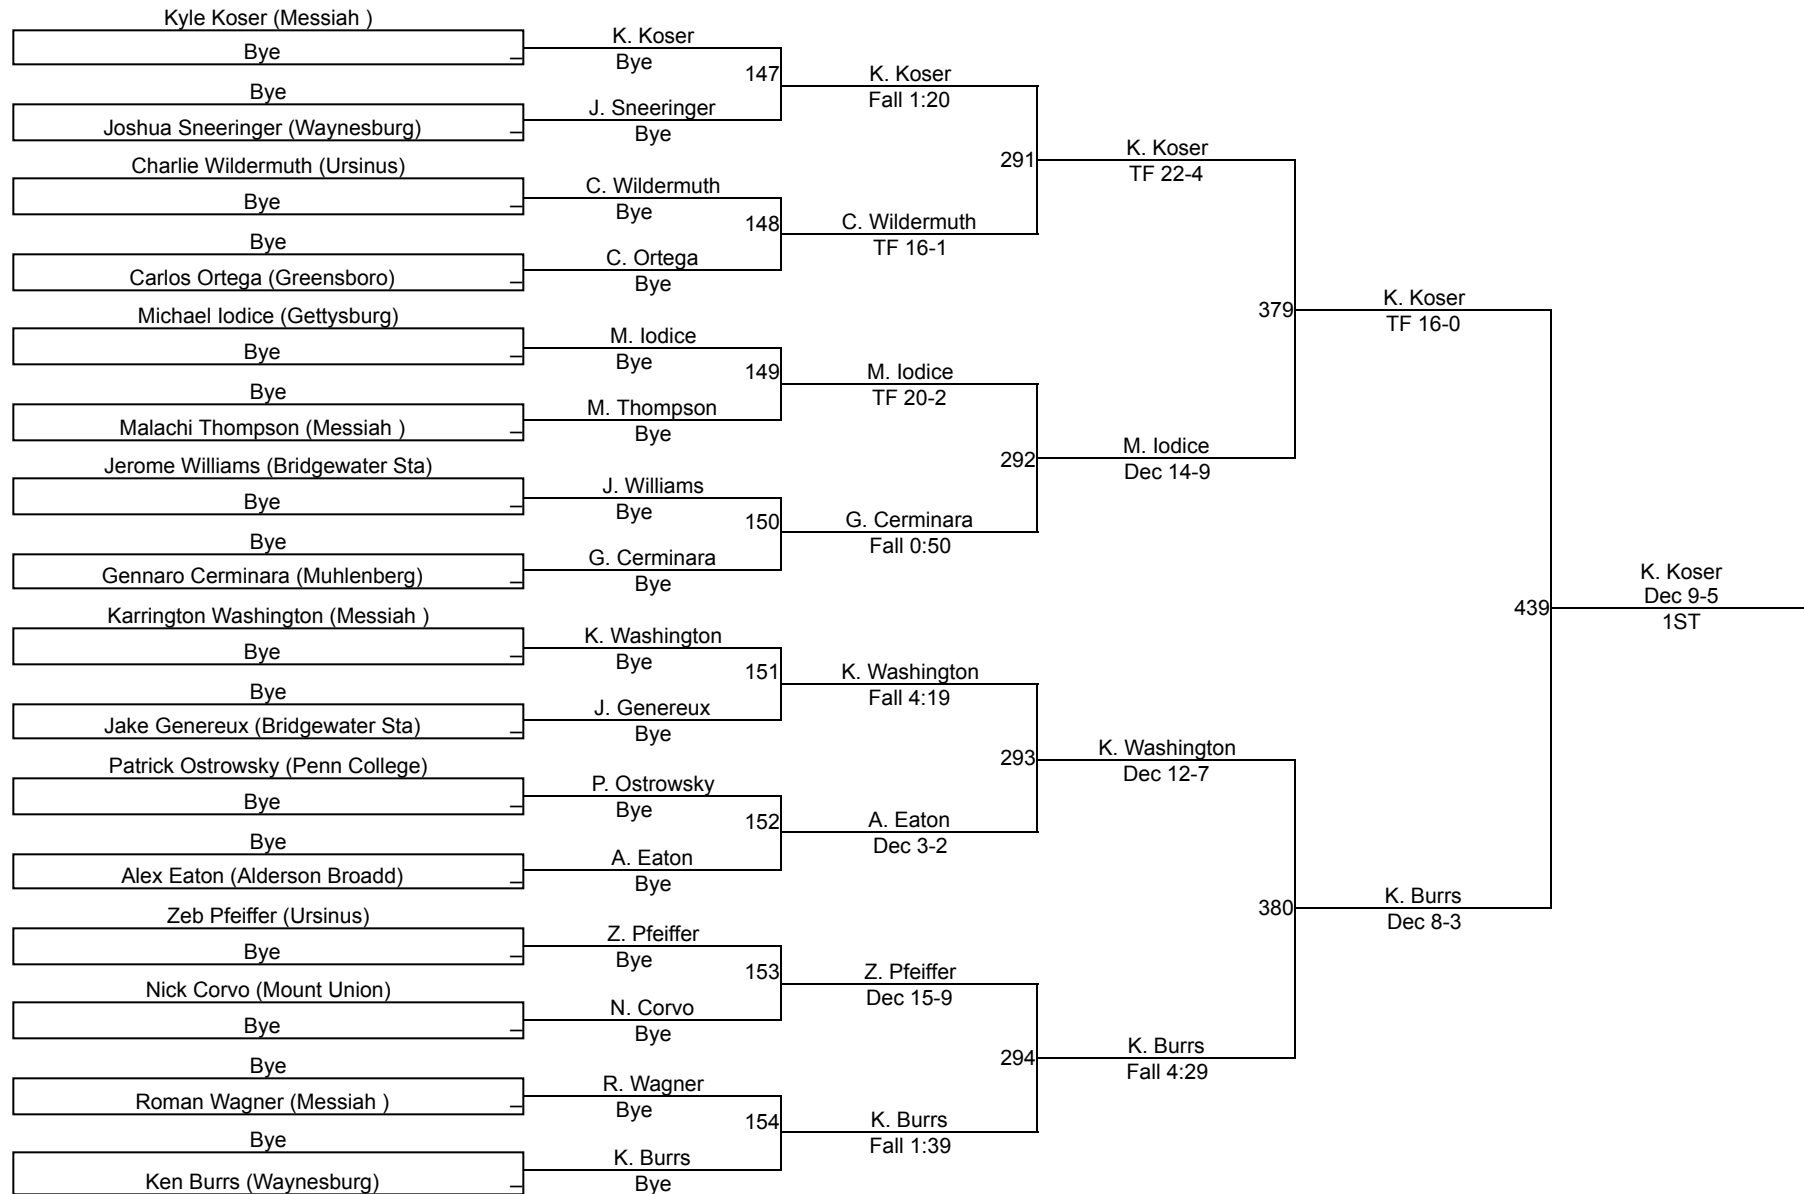

Messiah Petrofes Invitational

Invitational 125

Invitational 125

Messiah Petrofes Invitational

Invitational 133

Messiah Petrofes Invitational

Invitational 141

Invitational 141

Messiah Petrofes Invitational

Invitational 149

Invitational 149

Messiah Petrofes Invitational

Invitational 157

Invitational 157

Messiah Petrofes Invitational

Invitational 165

Invitational 165

Messiah Petrofes Invitational

Invitational 174

Invitational 174

Messiah Petrofes Invitational

Invitational 184

Invitational 184

Messiah Petrofes Invitational

Invitational 197

Invitational 197

Messiah Petrofes Invitational

Invitational 285

Invitational 285

Team Scores on 12/02/2017 01:19 p.m.

	Team	Abbr	Score
1.	Messiah	Mess	202.0
2.	Mount Union	MtU	193.0
3.	Waynesburg	WAYN	127.0
4.	Gettysburg	Gett	117.0
5.	Muhlenberg	Muhl	97.5
6.	Springfield	SC	83.5
7.	Alderson Broaddus	AB	76.5
8.	Muskingum	MUSK	63.0
9.	Ursinus	Urs	61.0
10.	West Virginia Tech	WVT	42.0
11.	Thaddeus Stevens	Thad	29.5
12.	Bridgewater State	BSU	28.0
13.	Penn College	PC	22.0
14.	Greensboro	Gree	10.5
15.	Penn State Mt Alto	PSMA	0.0