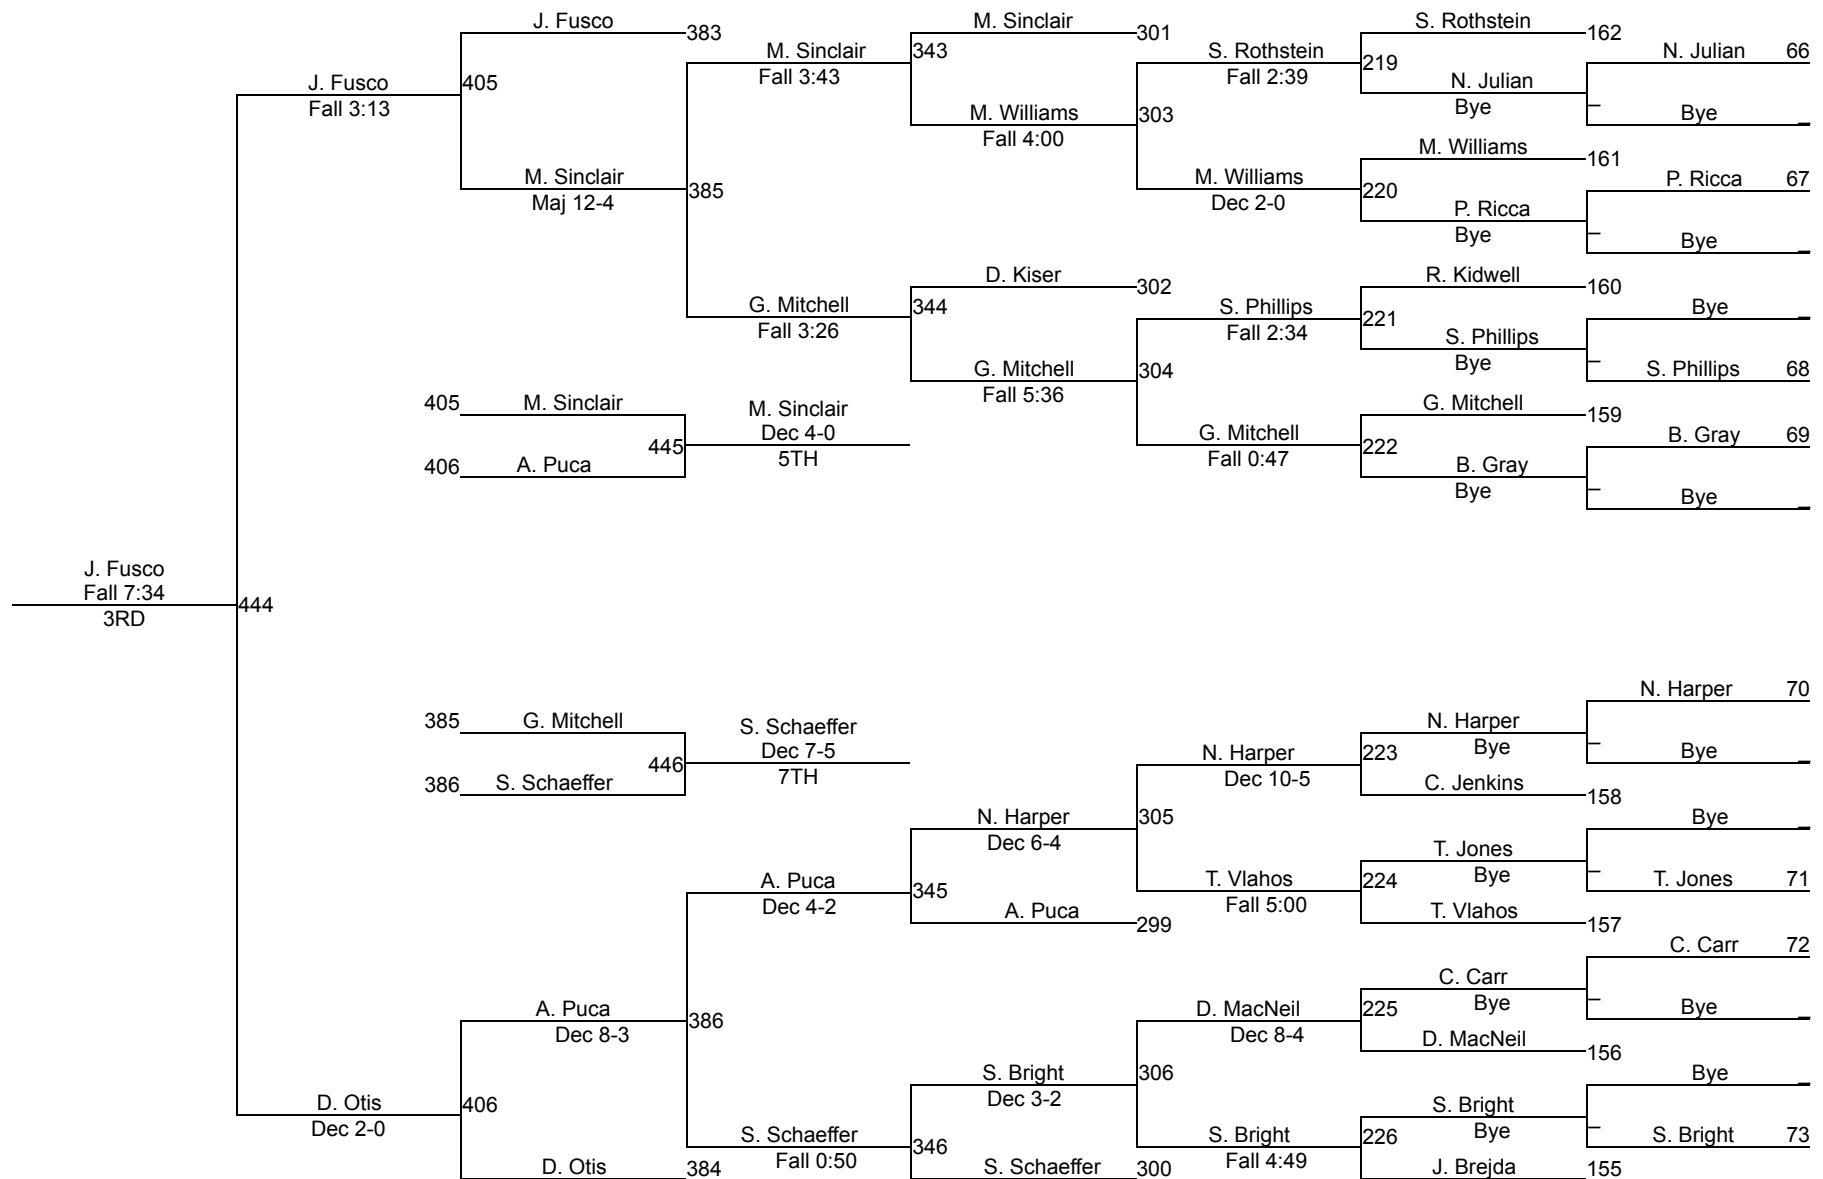

Invitational 165

Messiah Petrofes Invitational

Invitational 174

Invitational 174

Messiah Petrofes Invitational

Invitational 184

Invitational 184

Messiah Petrofes Invitational

Invitational 197

Invitational 197

Messiah Petrofes Invitational

Invitational 285

Invitational 285

Team Scores on 12/02/2017 01:19 p.m.

	Team	Abbr	Score
1.	Messiah	Mess	202.0
2.	Mount Union	MtU	193.0
3.	Waynesburg	WAYN	127.0
4.	Gettysburg	Gett	117.0
5.	Muhlenberg	Muhl	97.5
6.	Springfield	SC	83.5
7.	Alderson Broaddus	AB	76.5
8.	Muskingum	MUSK	63.0
9.	Ursinus	Urs	61.0
10.	West Virginia Tech	WVT	42.0
11.	Thaddeus Stevens	Thad	29.5
12.	Bridgewater State	BSU	28.0
13.	Penn College	PC	22.0
14.	Greensboro	Gree	10.5
15.	Penn State Mt Alto	PSMA	0.0