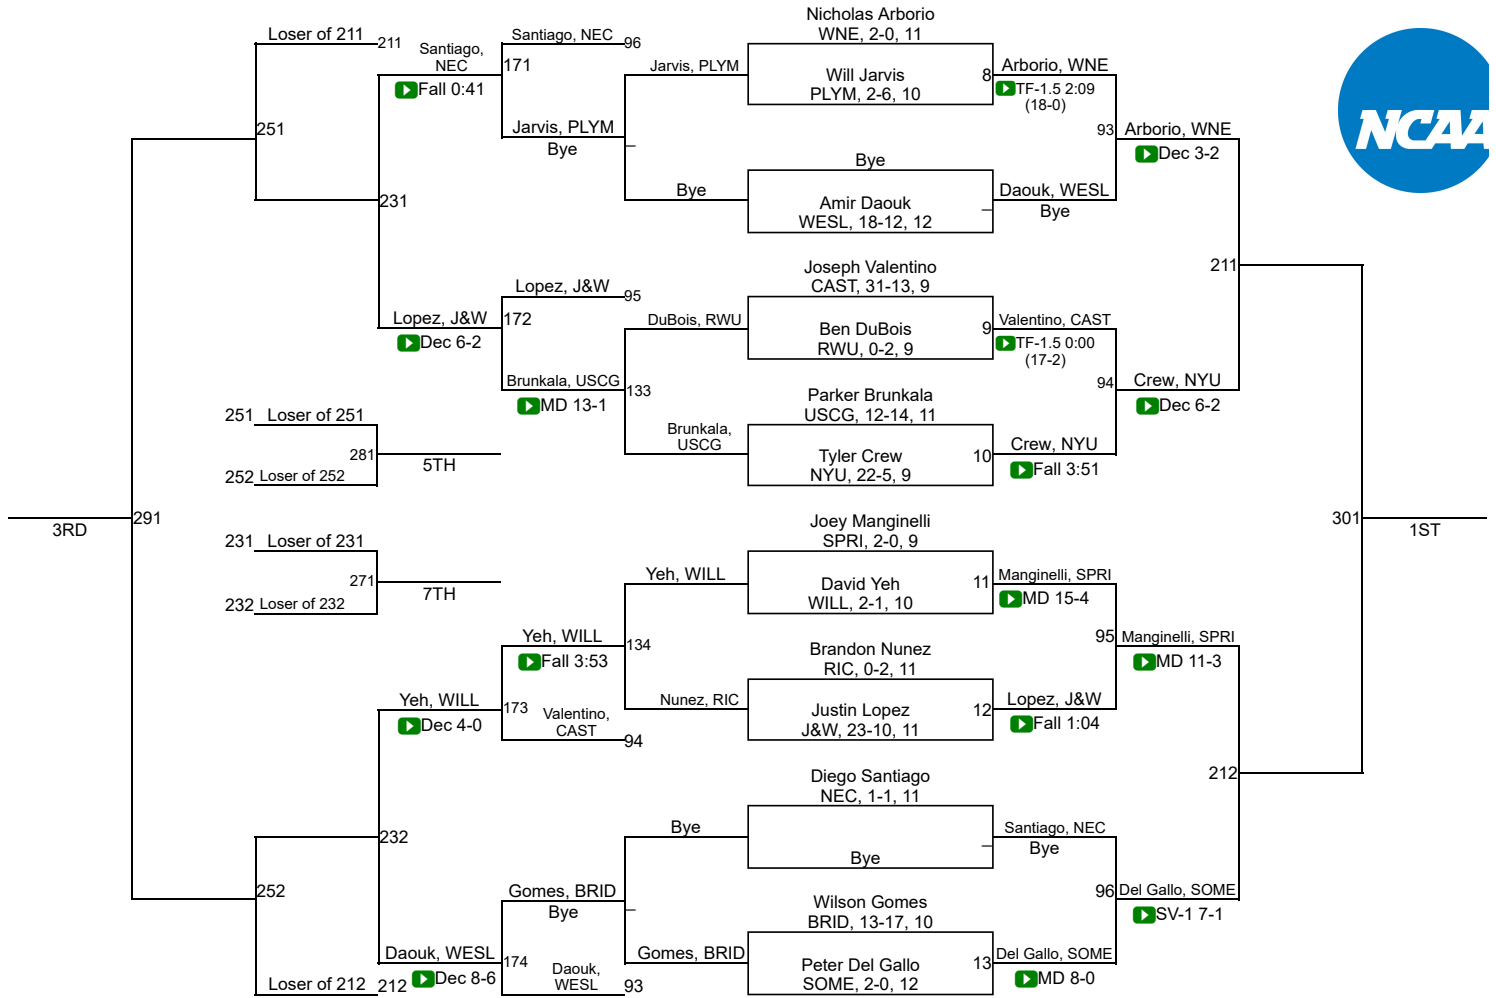

NCAA DIII Regional Northeast

125

NCAA DIII Regional Northeast

133

NCAA DIII Regional Northeast

NCAA DIII Regional Northeast

NCAA DIII Regional Northeast

NCAA DIII Regional Northeast

197

NCAA DIII Regional Northeast