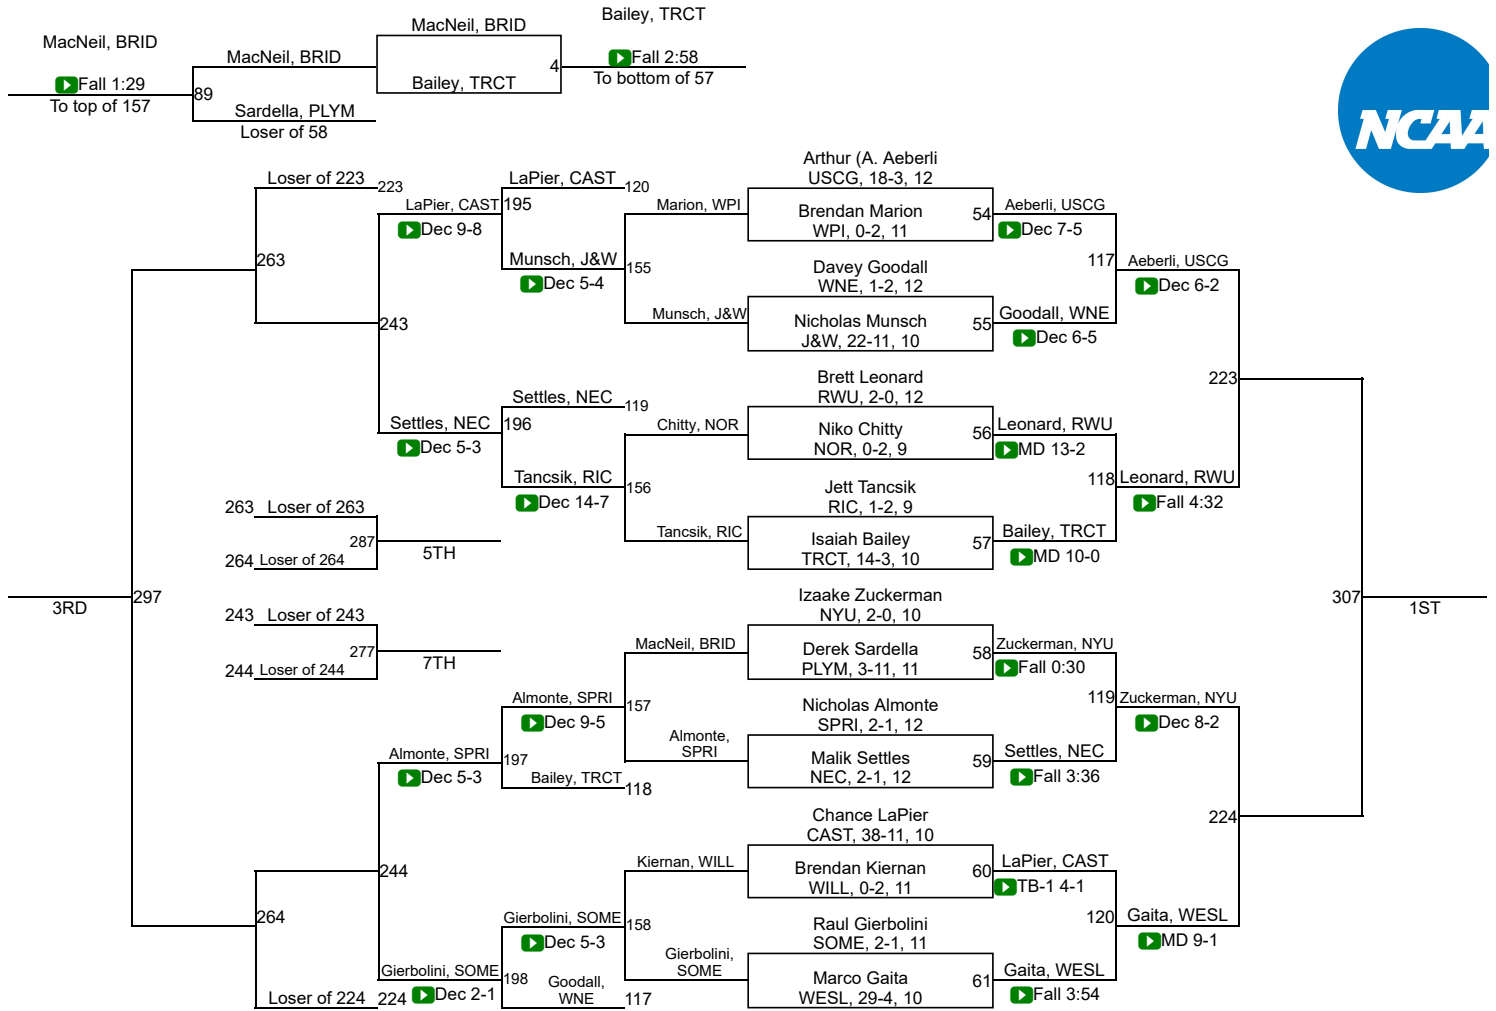

NCAA DIII Regional Northeast

125

NCAA DIII Regional Northeast

133

NCAA DIII Regional Northeast

NCAA DIII Regional Northeast

NCAA DIII Regional Northeast

NCAA DIII Regional Northeast

197

NCAA DIII Regional Northeast