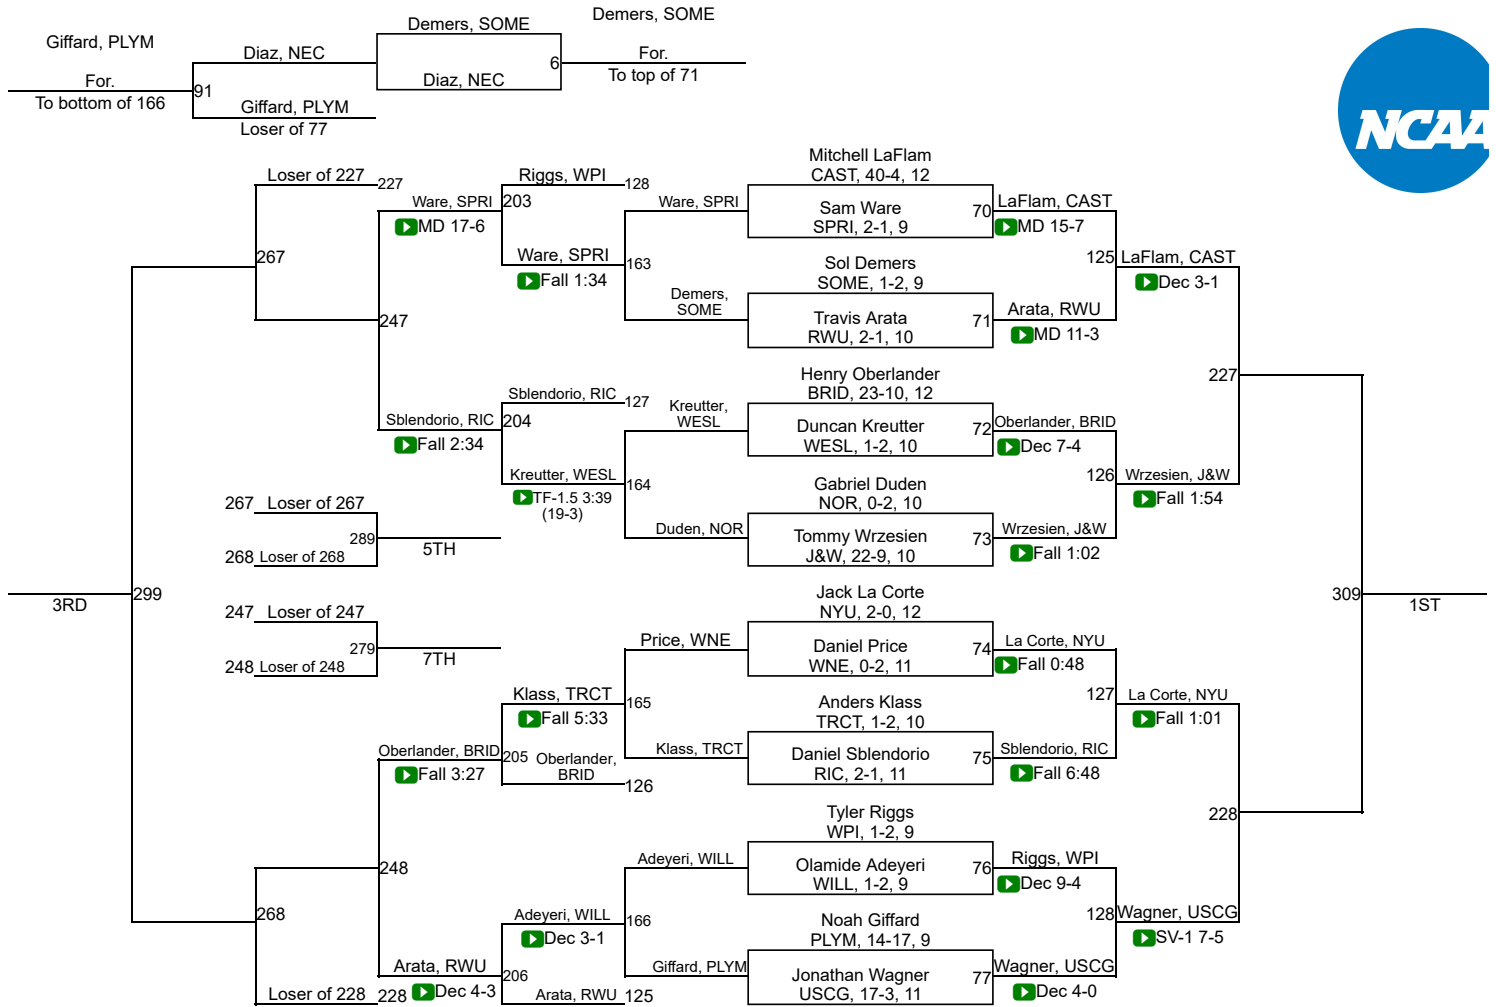

NCAA DIII Regional Northeast

125

NCAA DIII Regional Northeast

133

NCAA DIII Regional Northeast

NCAA DIII Regional Northeast

NCAA DIII Regional Northeast

NCAA DIII Regional Northeast

197

NCAA DIII Regional Northeast