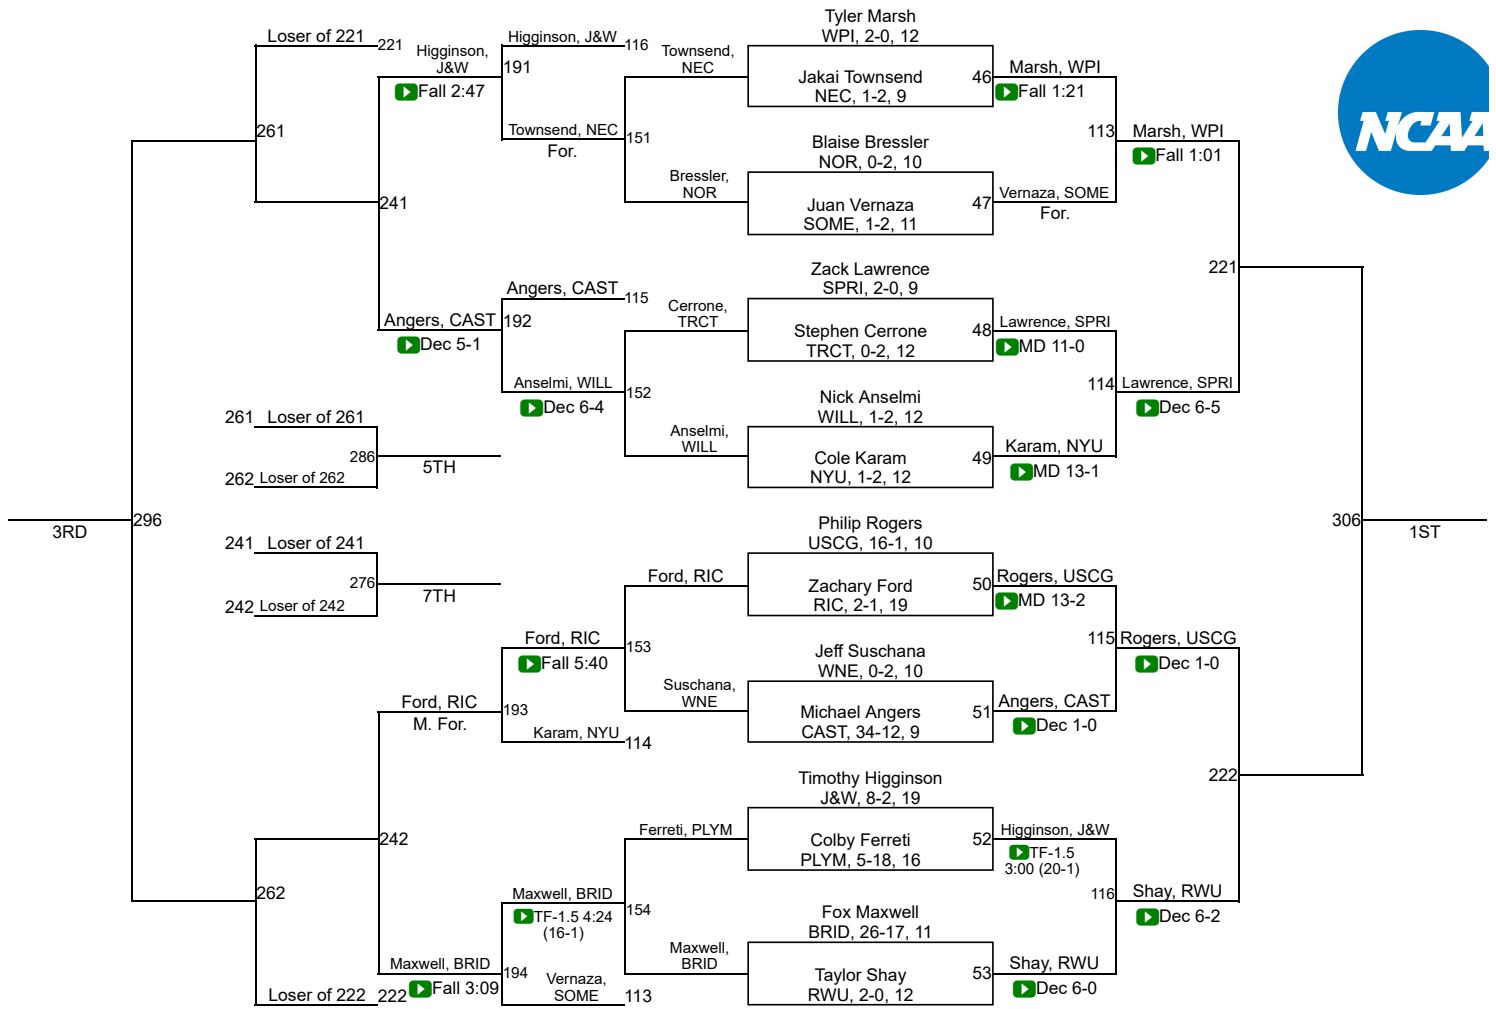

NCAA DIII Regional Northeast

125

NCAA DIII Regional Northeast

133

NCAA DIII Regional Northeast

NCAA DIII Regional Northeast

NCAA DIII Regional Northeast

NCAA DIII Regional Northeast

197

NCAA DIII Regional Northeast