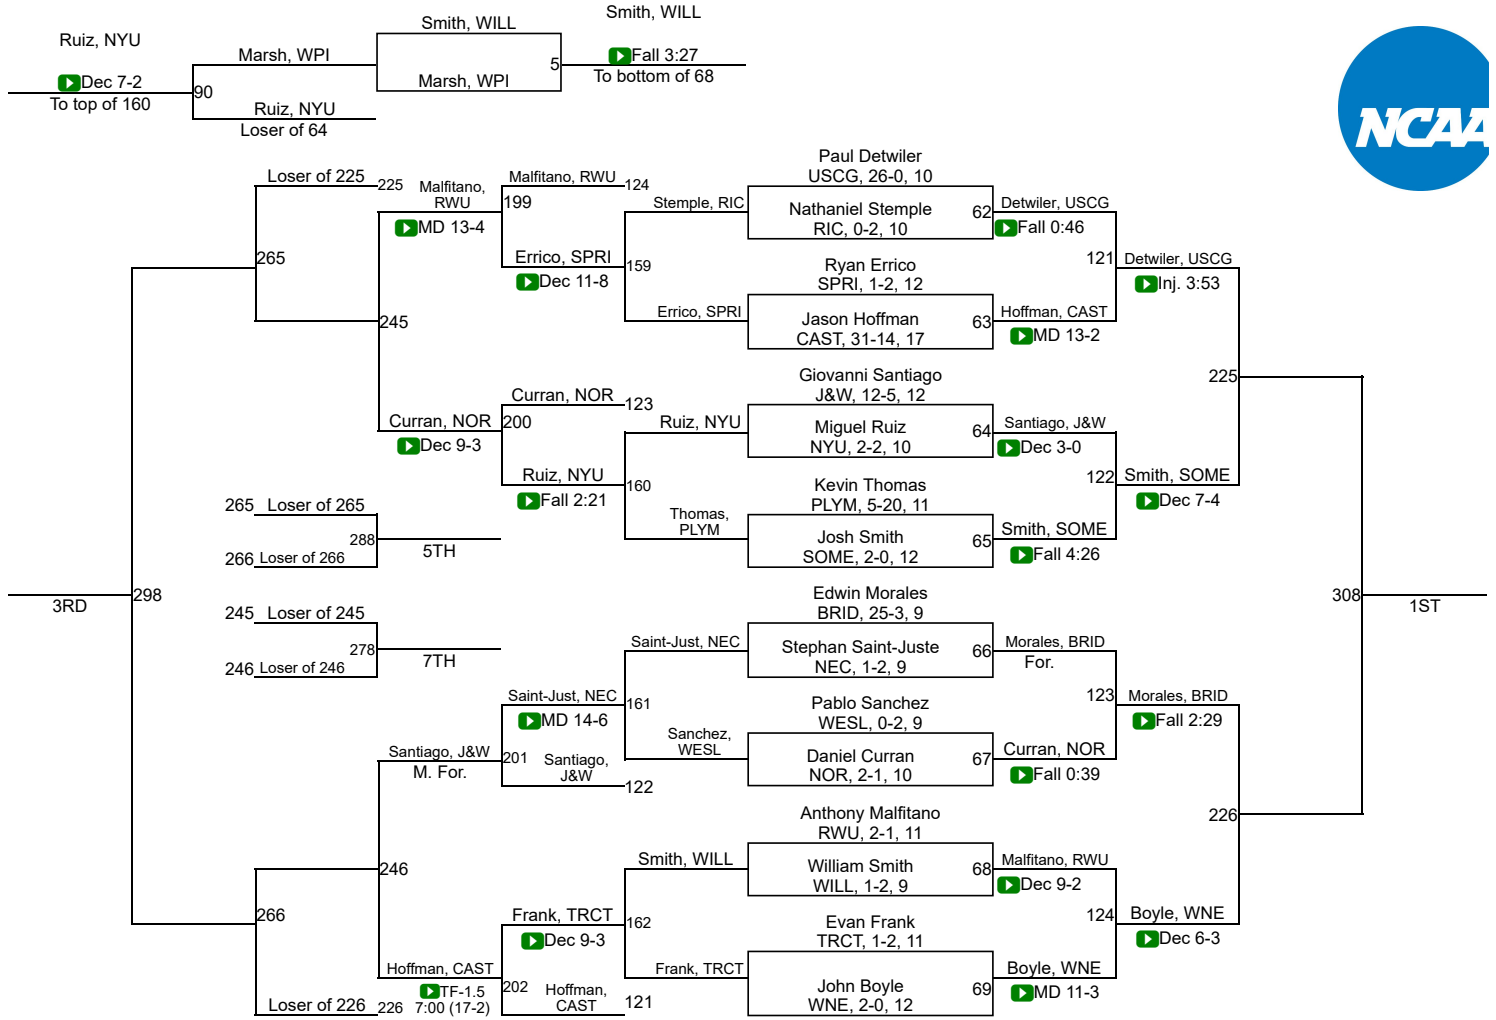

NCAA DIII Regional Northeast

125

NCAA DIII Regional Northeast

133

NCAA DIII Regional Northeast

NCAA DIII Regional Northeast

NCAA DIII Regional Northeast

NCAA DIII Regional Northeast

197

NCAA DIII Regional Northeast