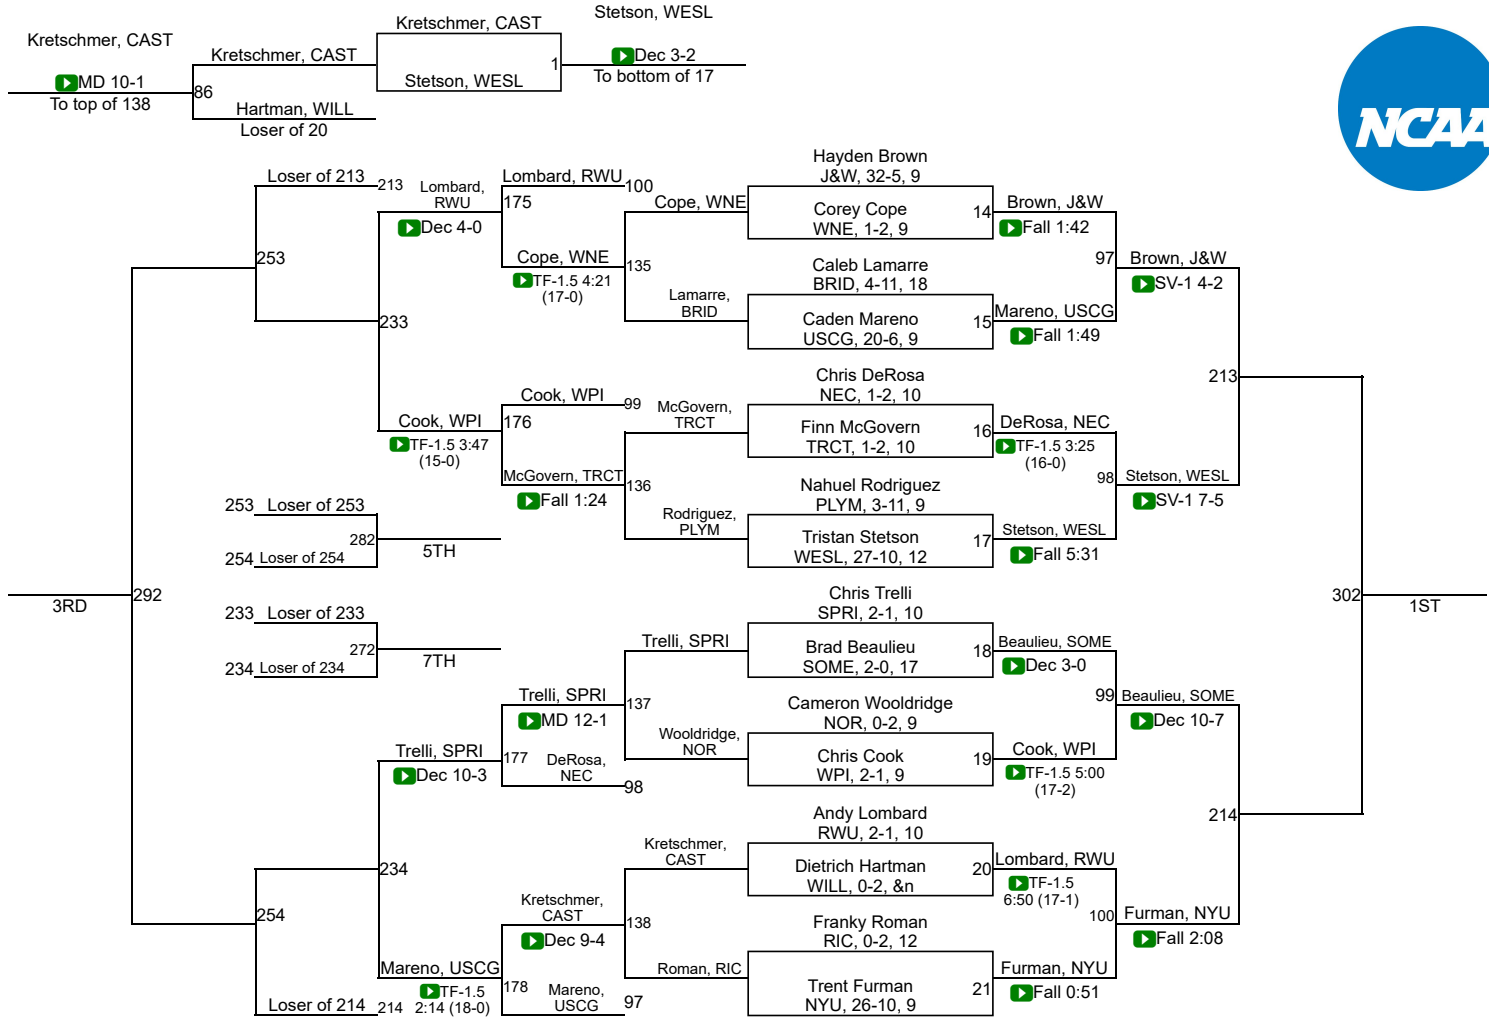

NCAA DIII Regional Northeast

125

NCAA DIII Regional Northeast

133

NCAA DIII Regional Northeast

NCAA DIII Regional Northeast

NCAA DIII Regional Northeast

NCAA DIII Regional Northeast

197

NCAA DIII Regional Northeast