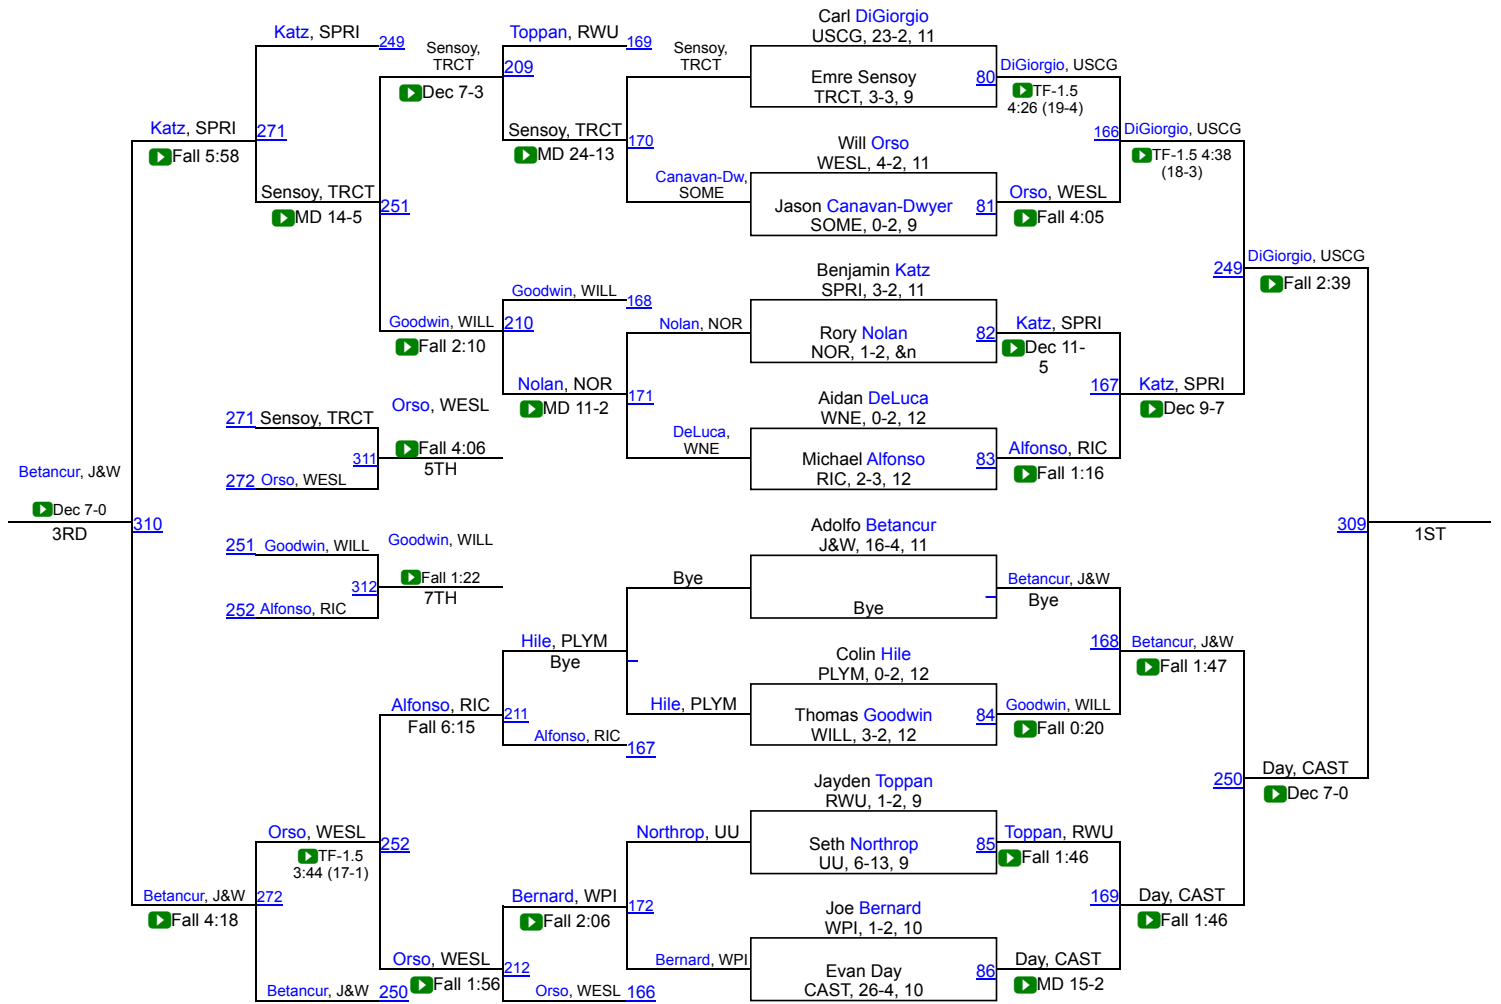

165

NCAA DIII Region I

NCAA DIII Region I

184

NCAA DIII Region I

NCAA DIII Region I

285

Team Scores

my

Printed on 03/02/2025 03:34 p.m.

Team Scores

1	Johnson & Wales (RI)	192.5
2	Coast Guard	155.0
3	Castleton	151.5
4	Williams College	111.0
5	Wesleyan (CT)	104.0
6	Springfield	66.5
7	Roger Williams	62.5
8	Southern Maine	54.5
9	Western New England	53.0
10	Rhode Island College	48.5
11	New England College	41.0