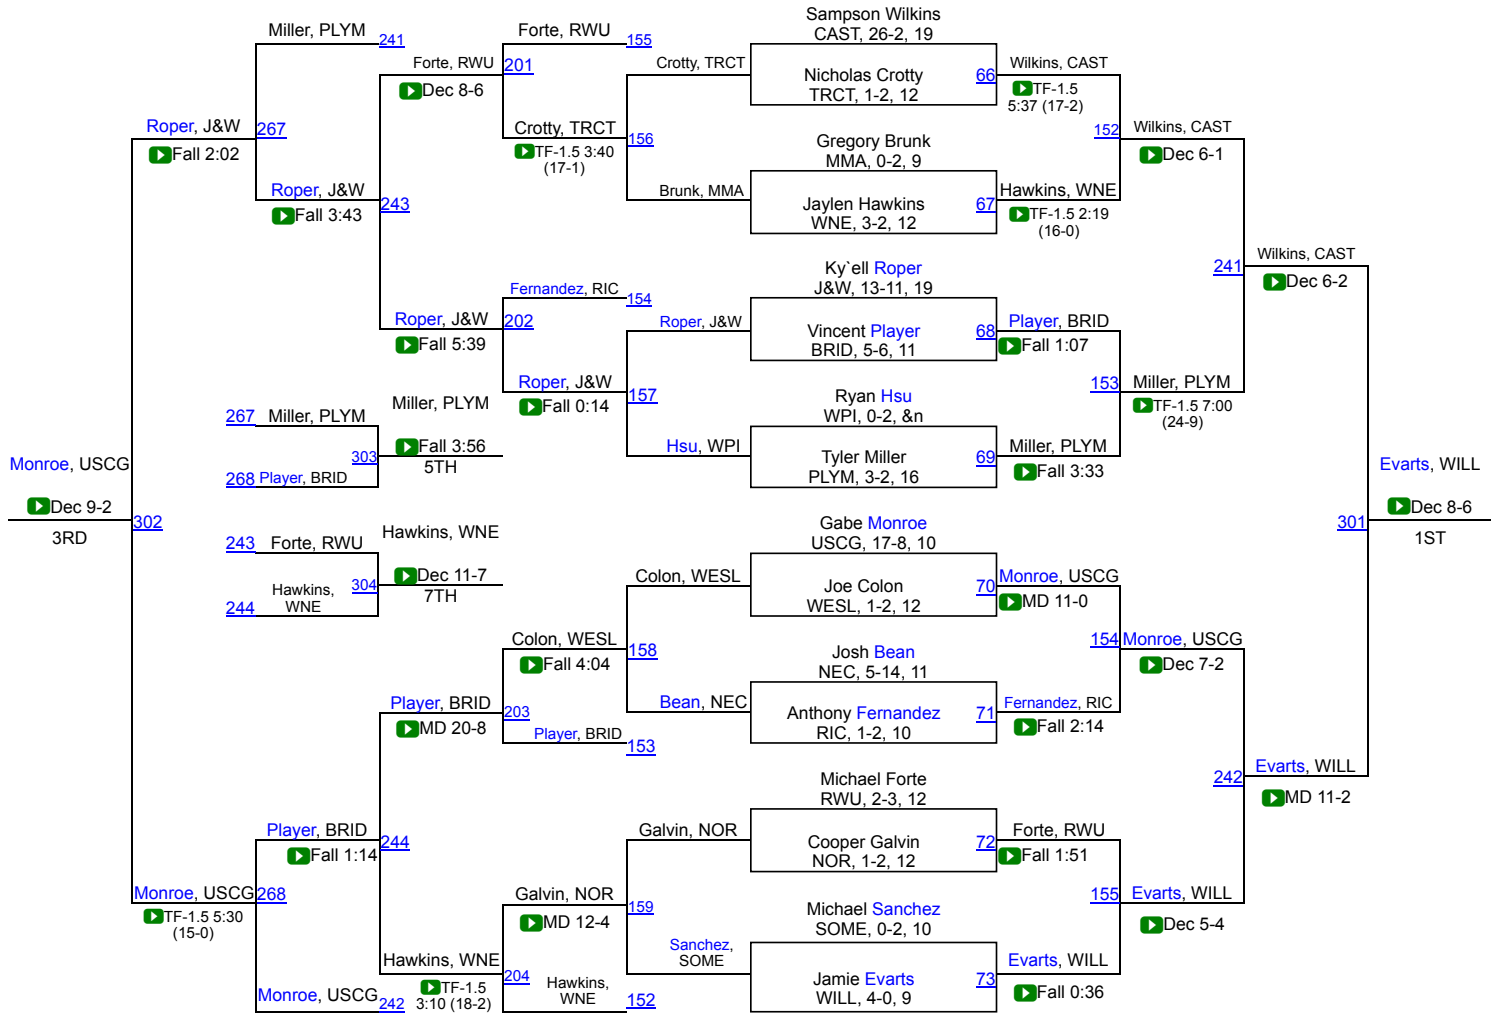

165

NCAA DIII Region I

NCAA DIII Region I

184

NCAA DIII Region I

NCAA DIII Region I

285

Team Scores

my

Printed on 03/02/2025 03:34 p.m.

Team Scores

1	Johnson & Wales (RI)	192.5
2	Coast Guard	155.0
3	Castleton	151.5
4	Williams College	111.0
5	Wesleyan (CT)	104.0
6	Springfield	66.5
7	Roger Williams	62.5
8	Southern Maine	54.5
9	Western New England	53.0
10	Rhode Island College	48.5
11	New England College	41.0