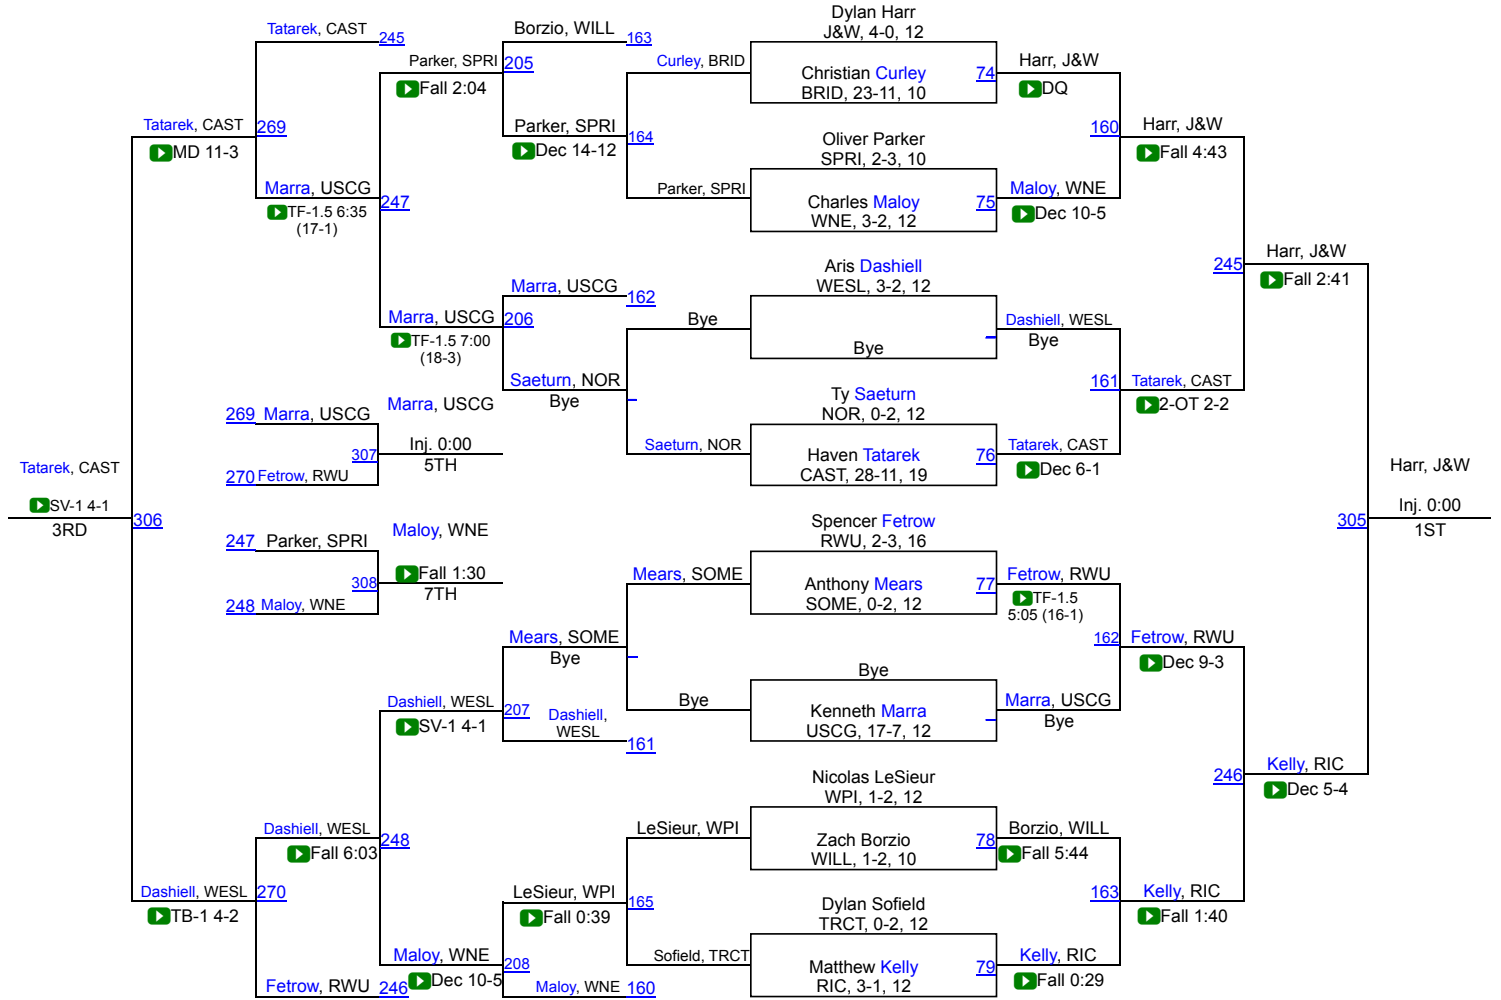

165

NCAA DIII Region I

NCAA DIII Region I

184

NCAA DIII Region I

NCAA DIII Region I

285

Team Scores

my

Printed on 03/02/2025 03:34 p.m.

Team Scores

1	Johnson & Wales (RI)	192.5
2	Coast Guard	155.0
3	Castleton	151.5
4	Williams College	111.0
5	Wesleyan (CT)	104.0
6	Springfield	66.5
7	Roger Williams	62.5
8	Southern Maine	54.5
9	Western New England	53.0
10	Rhode Island College	48.5
11	New England College	41.0